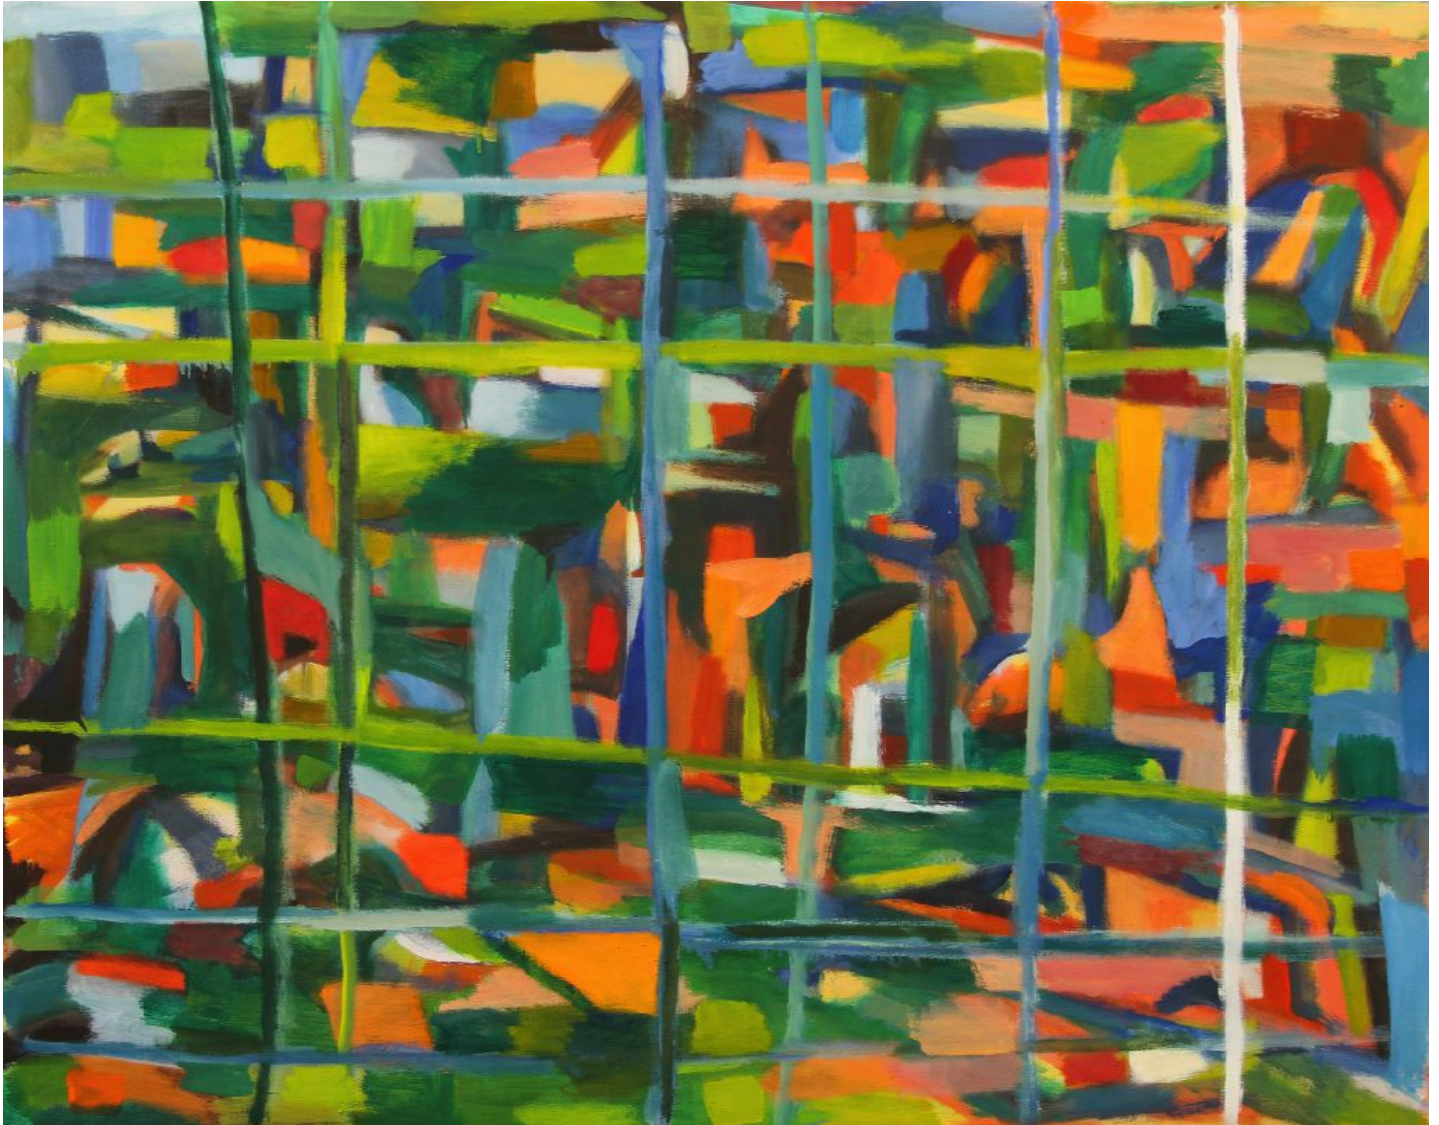

BERRY ■ CAMPBELL

Hearne Pardee, *Singapore*, 2019
Oil on linen, 30 1/4 x 37 3/4 in. (76.8 x 95.9 cm)
NYSSPAR-00001