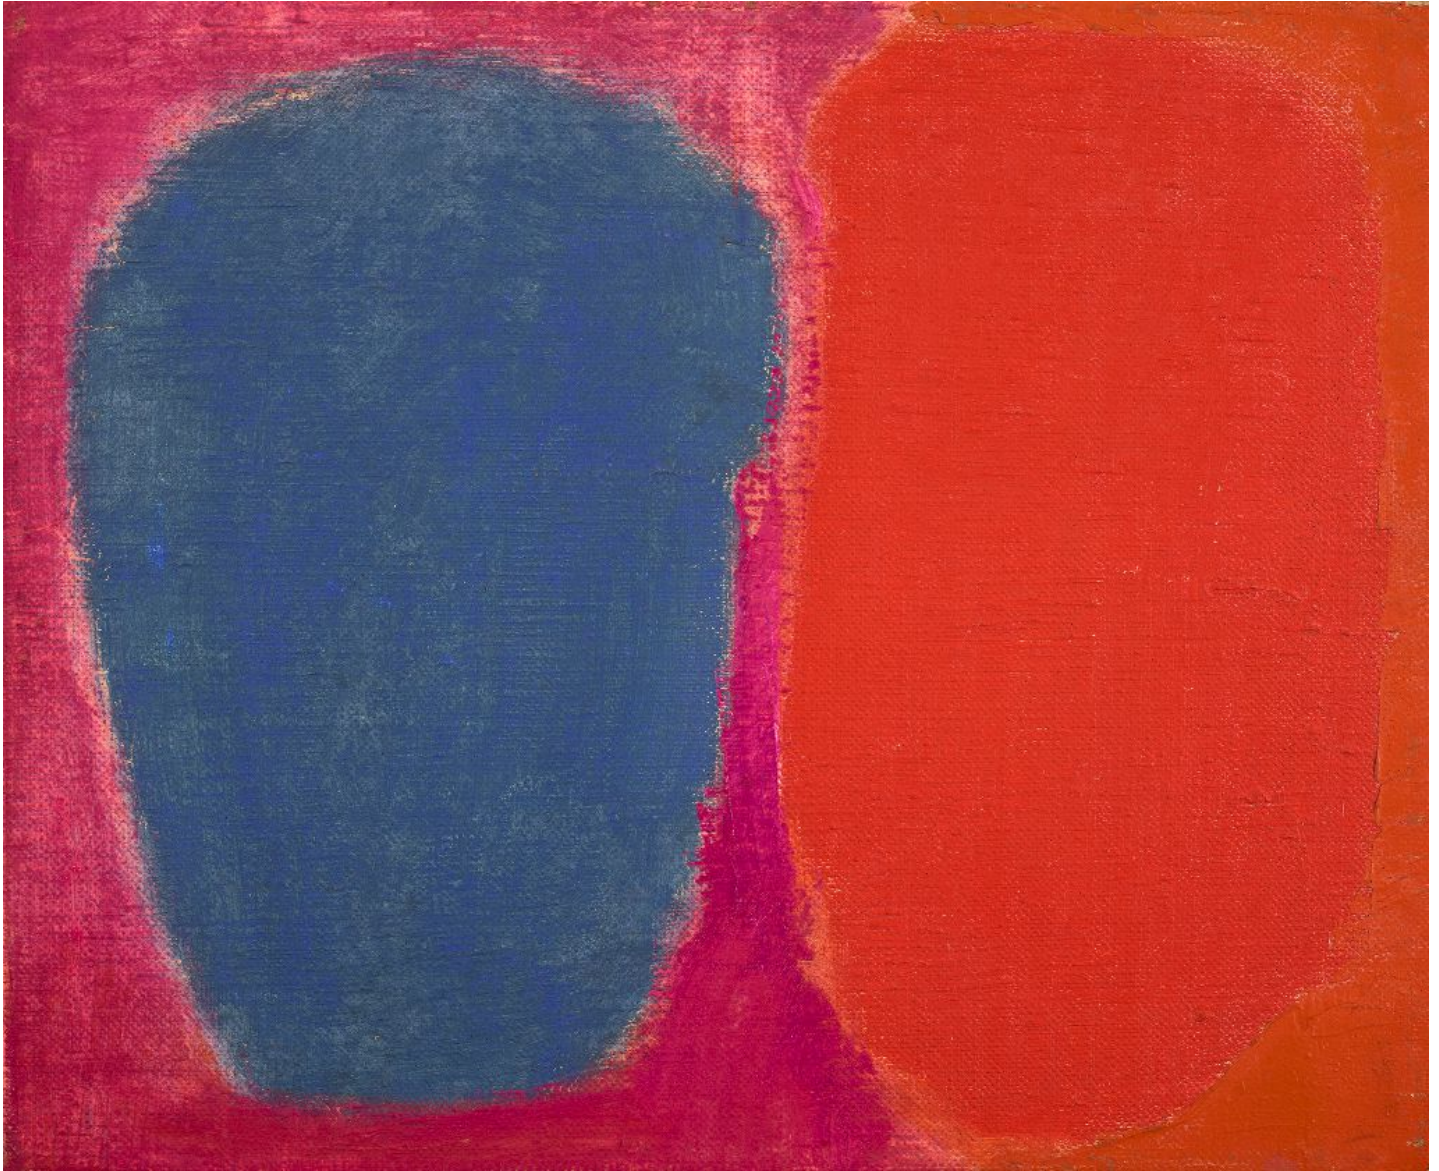

BERRY ■ CAMPBELL

Edward Zutrau, *Untitled* | *SOLD*, 1960
Oil on linen, 8 3/4 x 10 3/4 in. (22.2 x 27.3 cm)
ZUT-00024