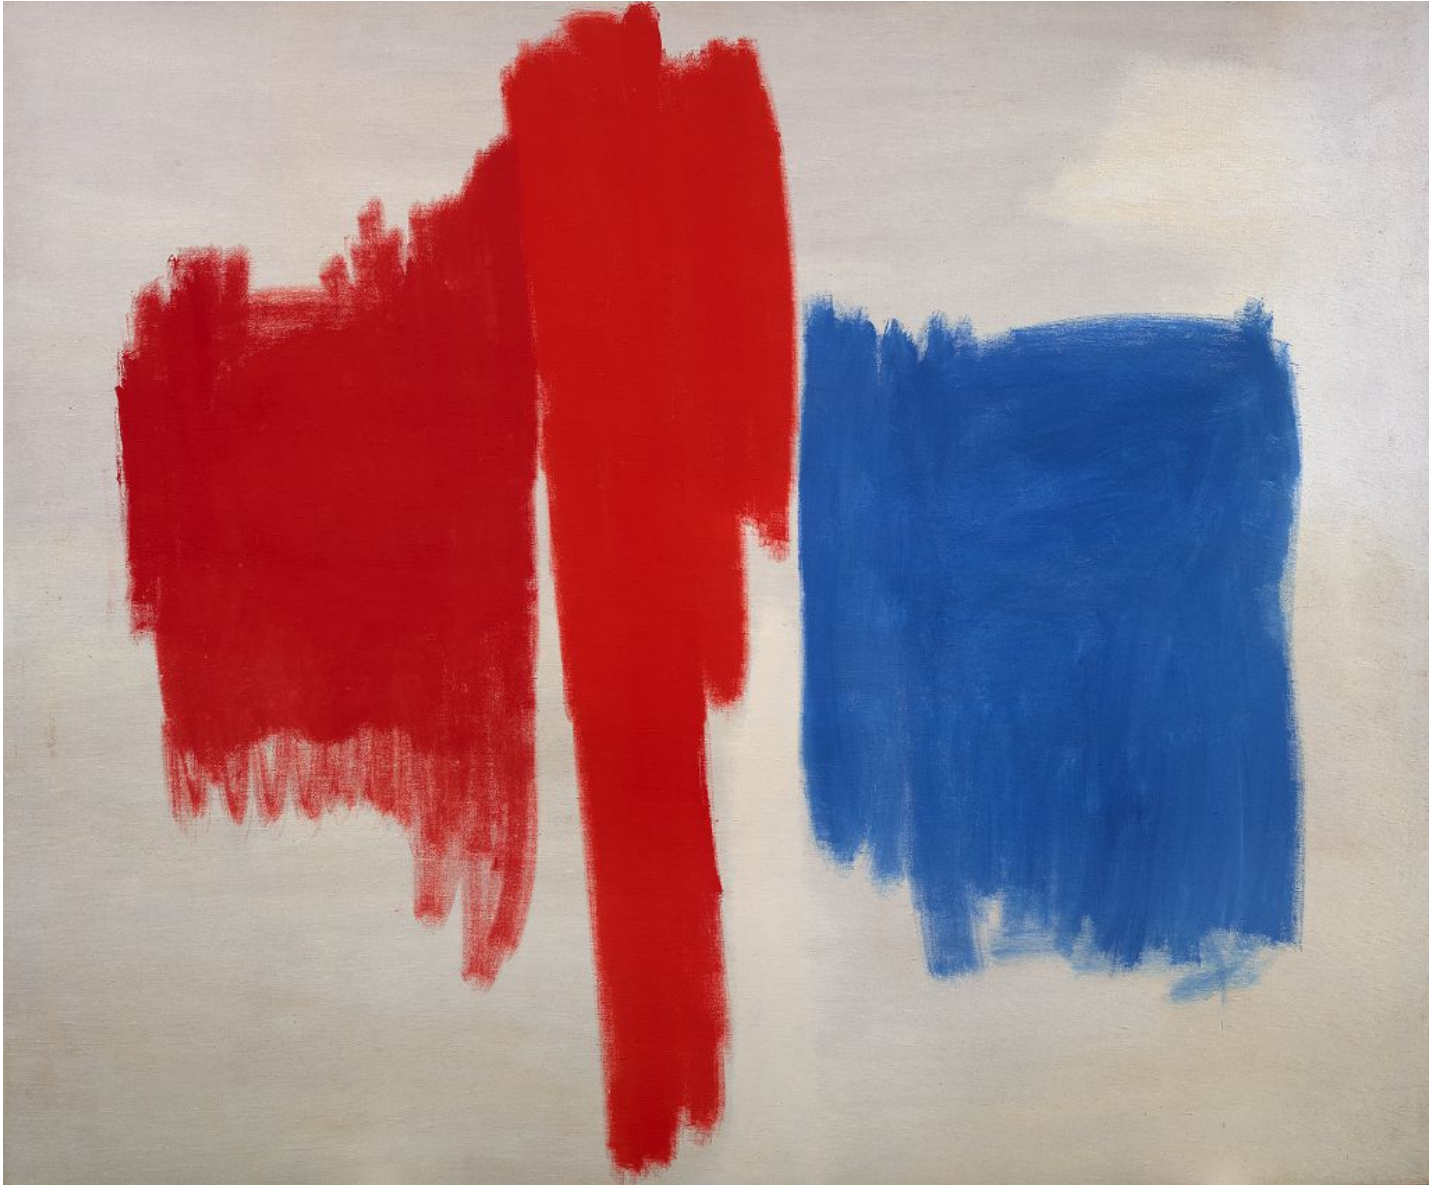

# BERRY ■ CAMPBELL

Edward Zutrau, *Untitled*, 1963  
Oil on linen, 60 3/4 x 73 in. (154.3 x 185.4 cm)  
ZUT-00022