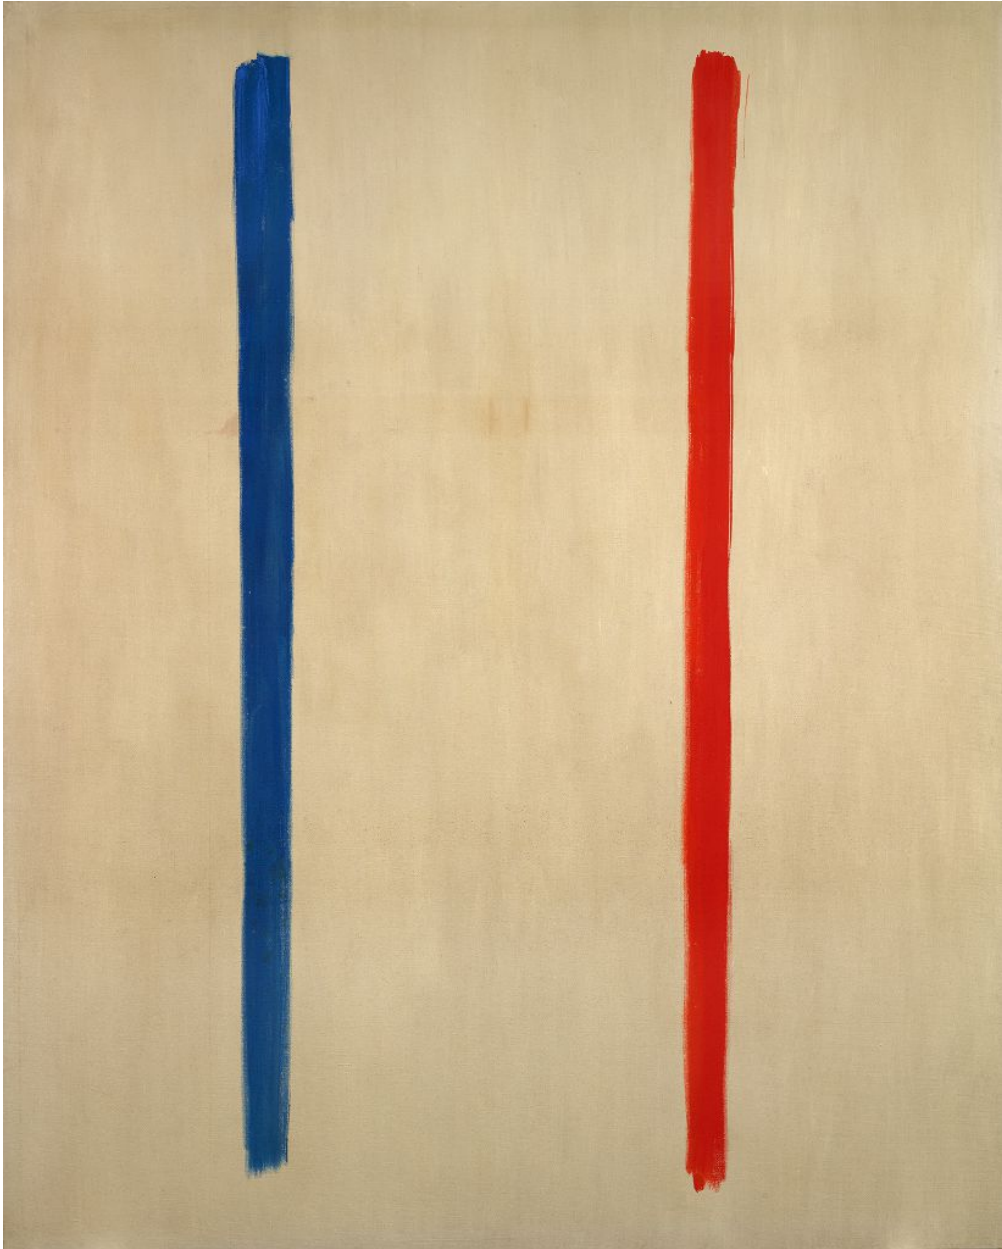

BERRY ■ CAMPBELL

Edward Zutrau, *Untitled*, 1972
Oil on linen, 89 1/2 x 71 3/4 in. (227.3 x 182.2 cm)
ZUT-00016