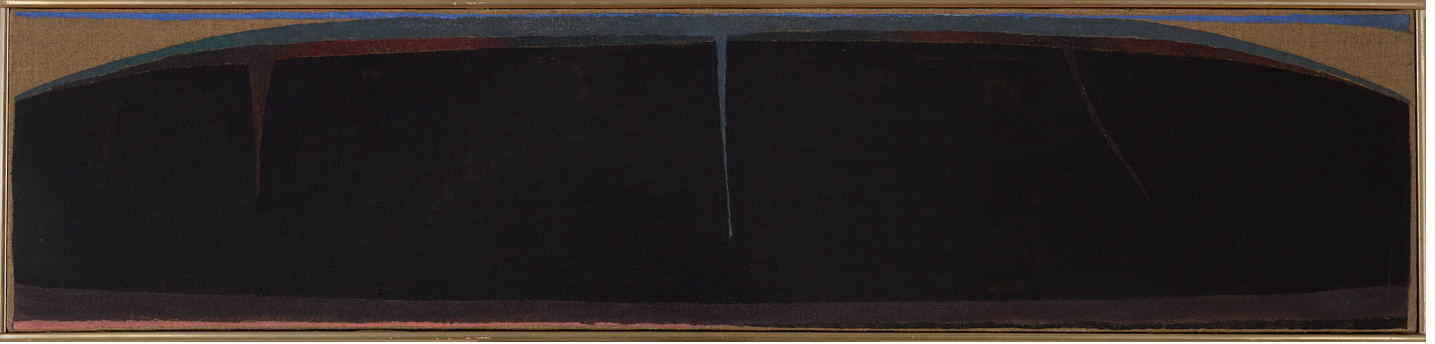

BERRY ■ CAMPBELL

Stanley Boxer, *Lafayette Cast*, 1972
Oil on canvas, 10 x 44 in. (25.4 x 111.8 cm)
BOX-00097