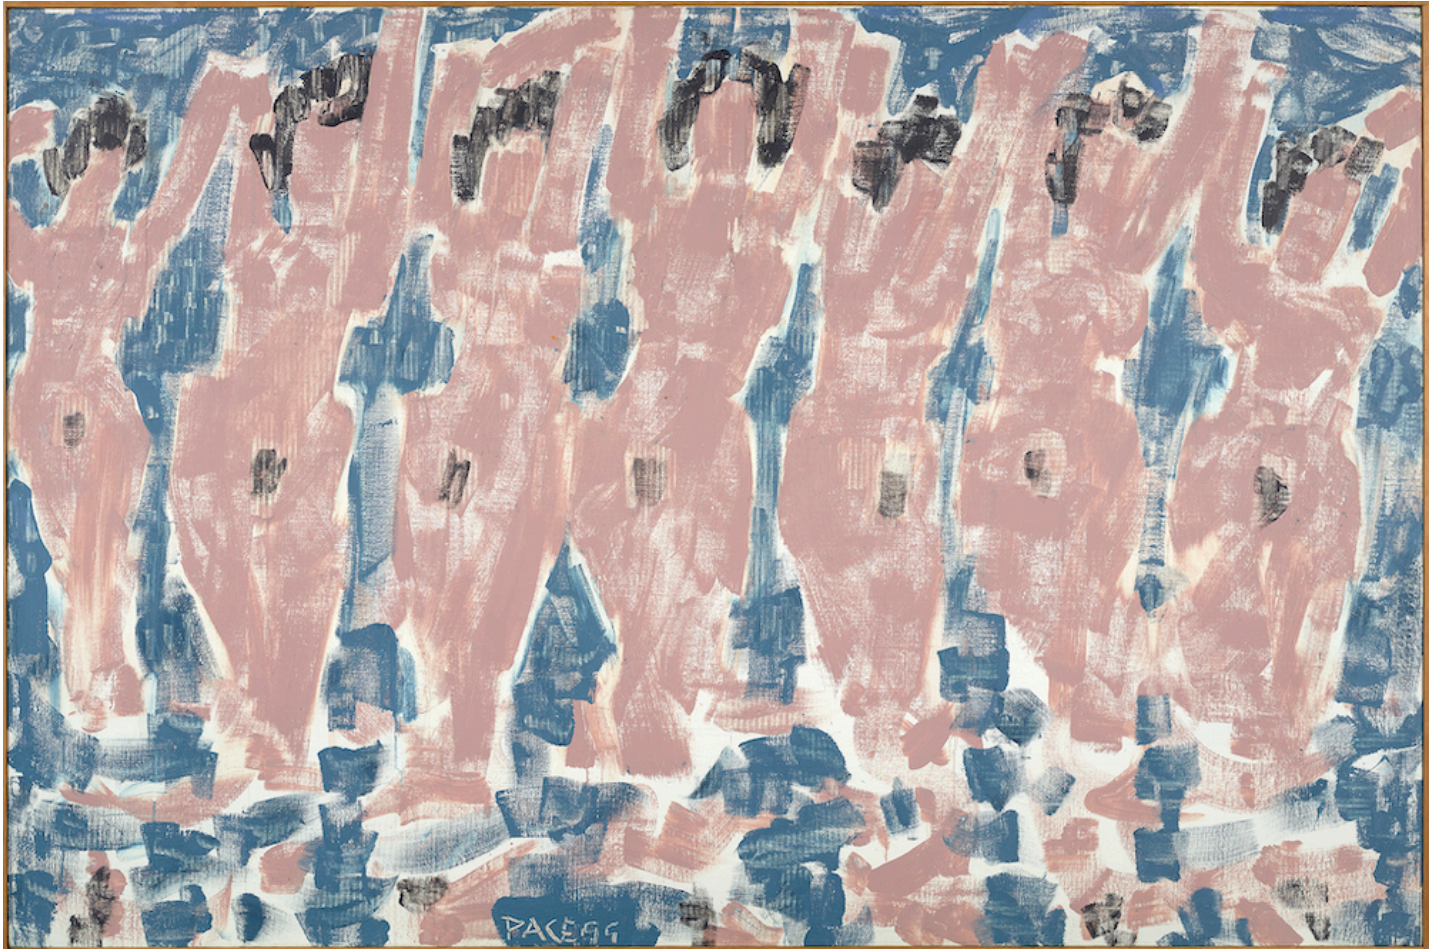

# BERRY ■ CAMPBELL

Stephen Pace, *Seven Bathers* | SOLD, 1999  
Oil on canvas, 48 x 72 in. (121.9 x 182.9 cm)  
PAC-00236