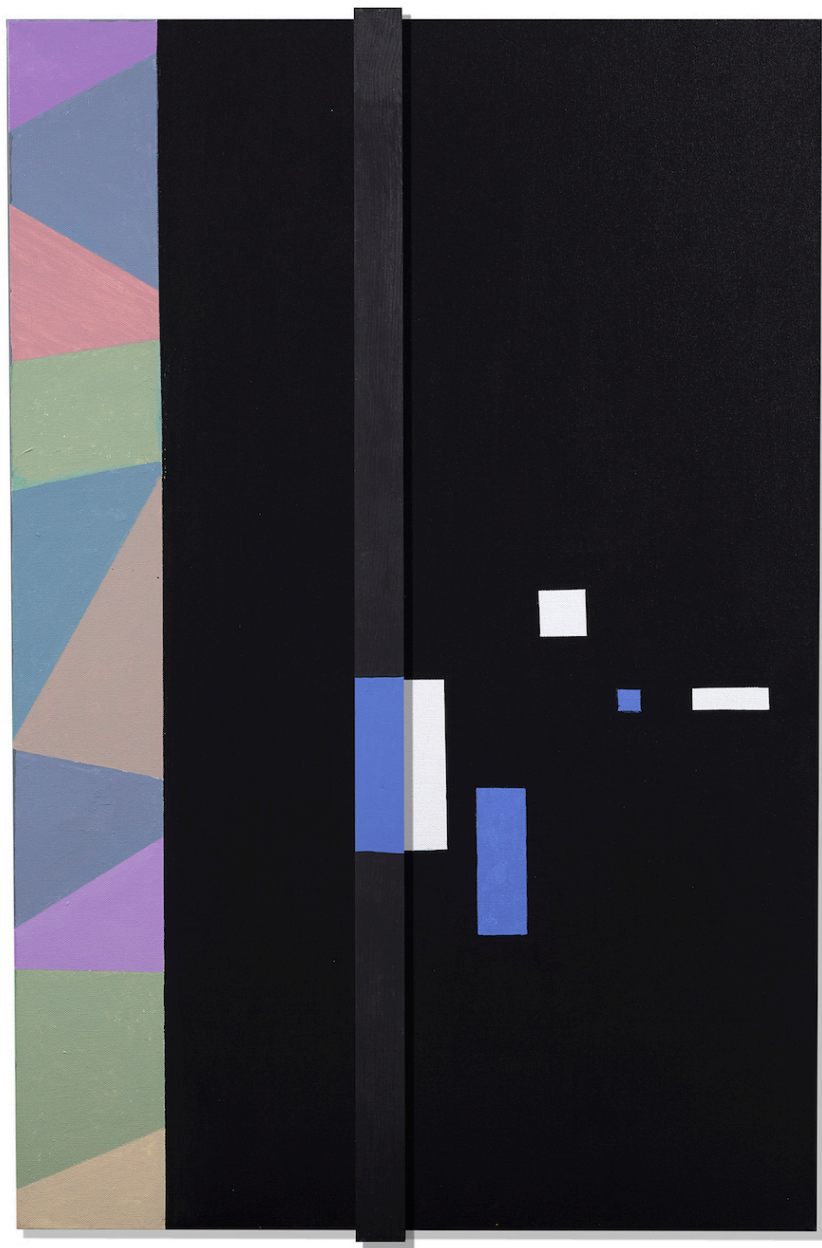

BERRY ■ CAMPBELL

John Goodyear, *Untitled*, 2014
Acrylic on canvas and wood, 36 x 24 in. (91.4 x 61 cm)
GOO-00065