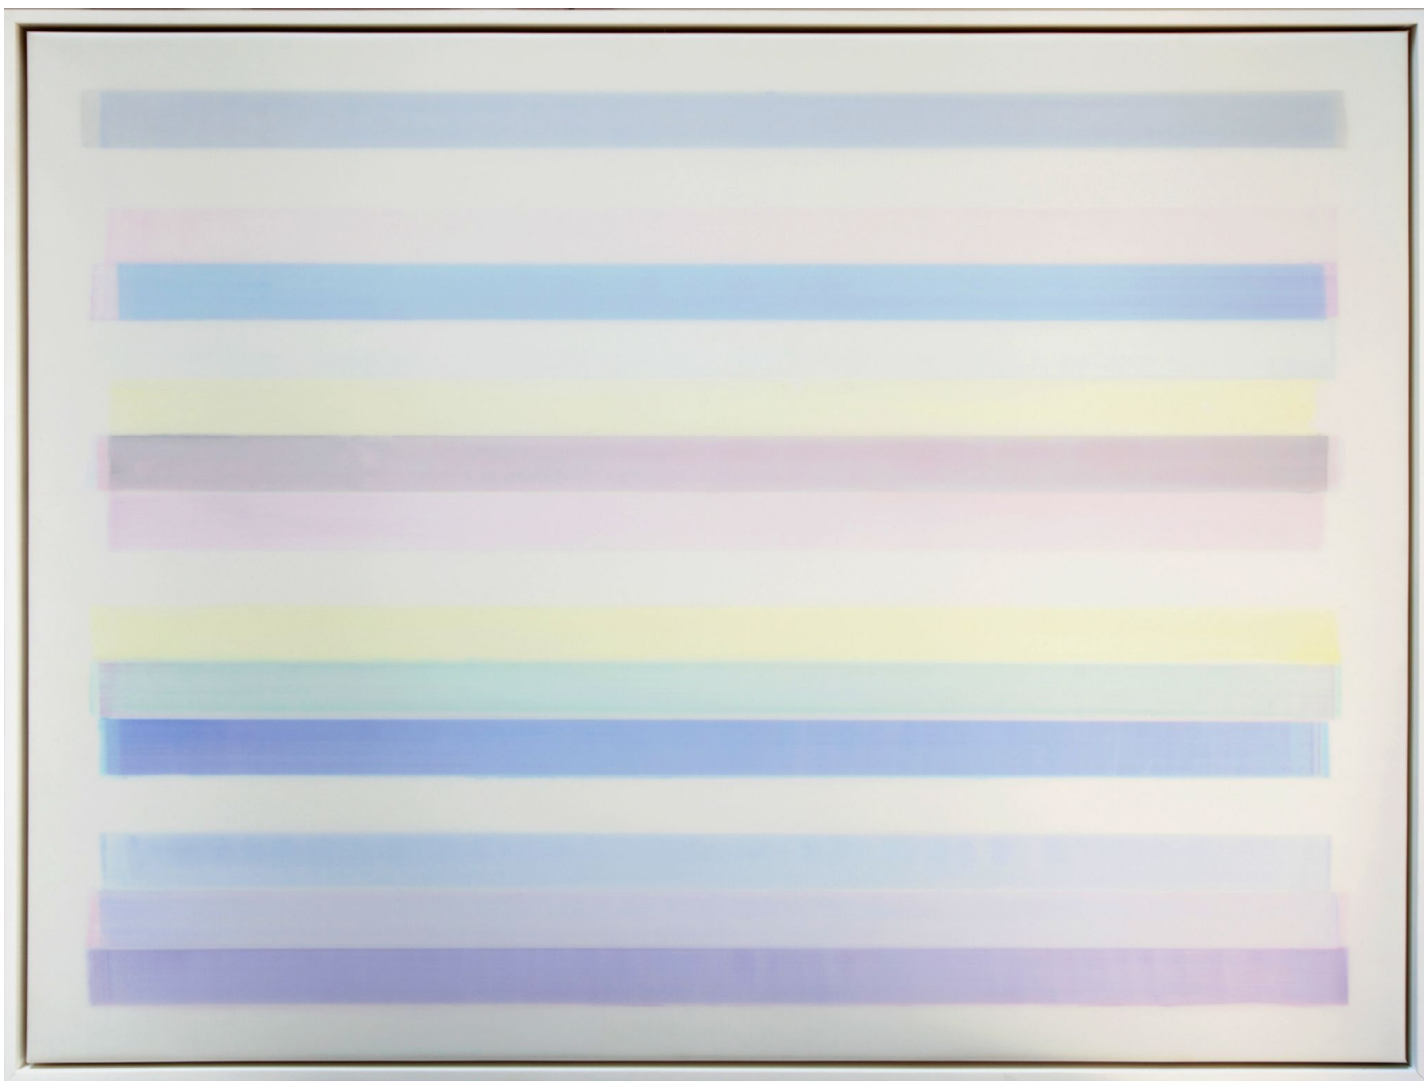

# BERRY ■ CAMPBELL

Mike Solomon, *Native Shore #6* | SOLD, 2018  
Acrylic on polyester films on panel, 36 x 48 in. (91.4 x 121.9 cm)  
MSOL-00076