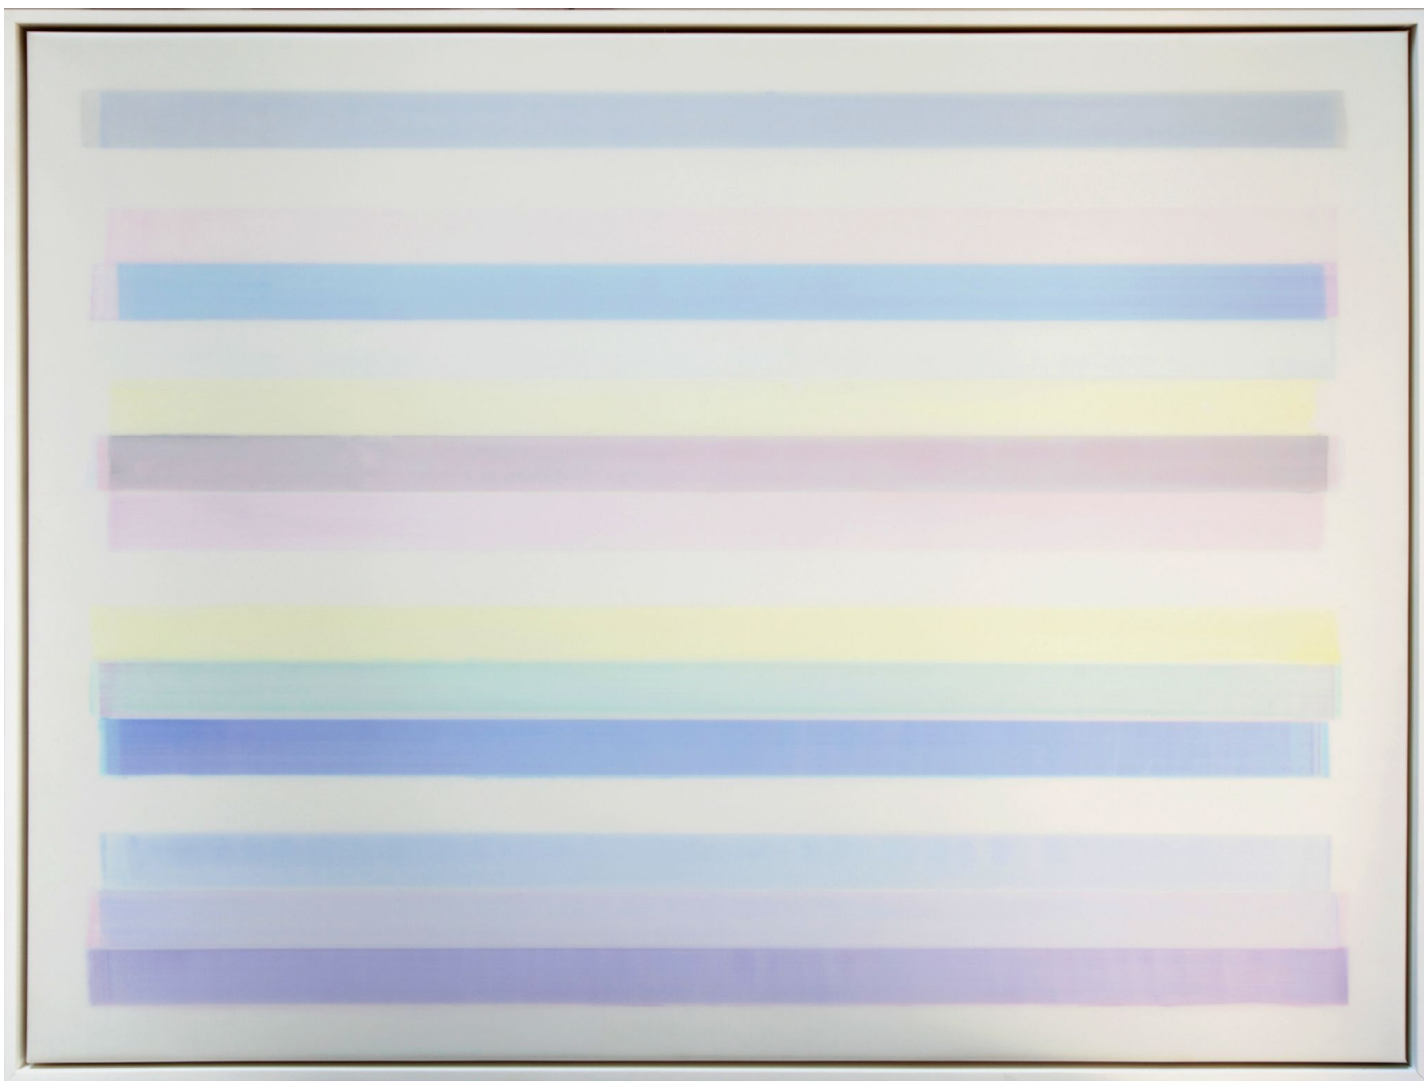

BERRY ■ CAMPBELL

Mike Solomon, *Native Shore #6* | *SOLD*, 2018
Acrylic on polyester films on panel, 36 x 48 in. (91.4 x 121.9 cm)
MSOL-00076