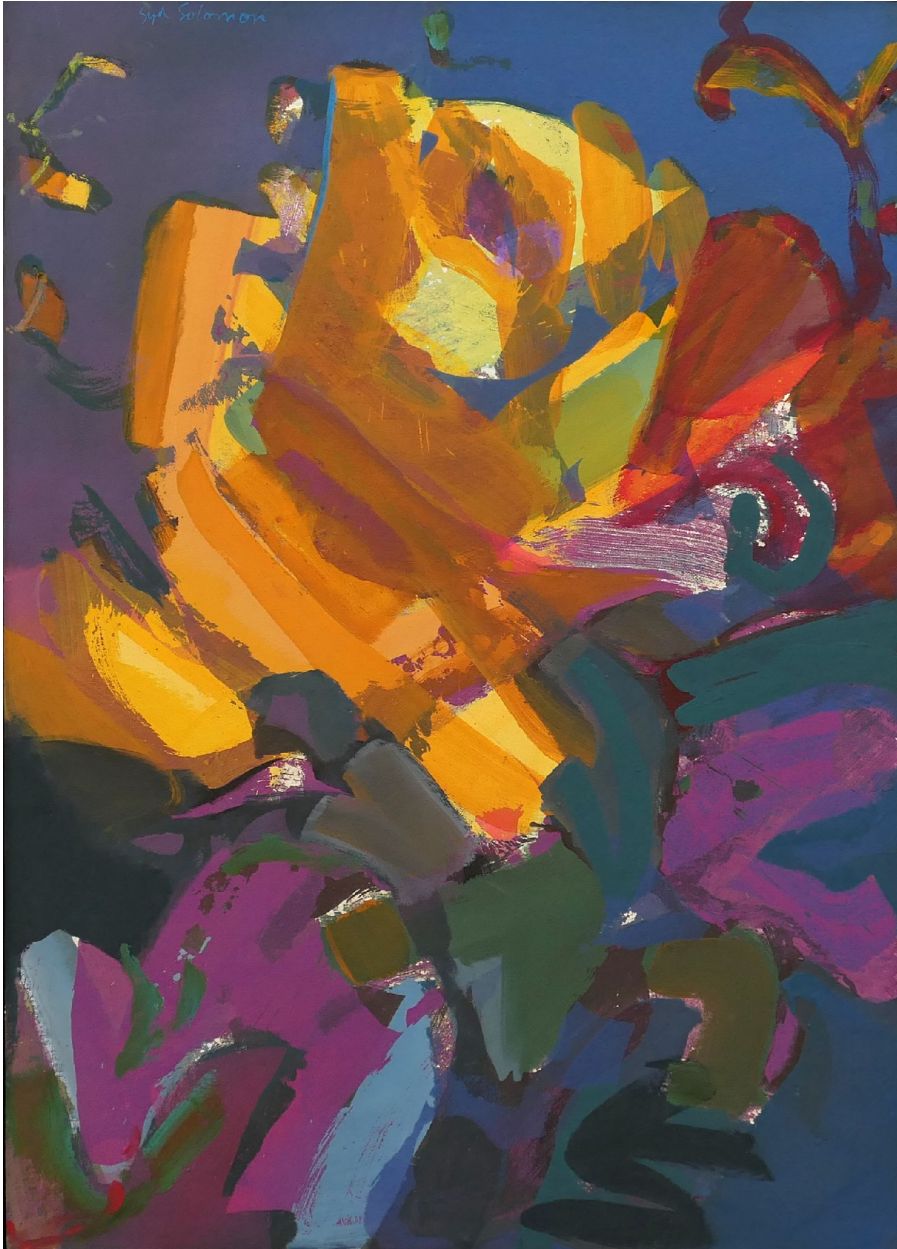

# BERRY ■ CAMPBELL

Syd Solomon, *Yellowrole* | SOLD, 1978  
Acrylic and aerosol enamel on canvas board, 43 1/2 x 31  
1/4 in. (110.5 x 79.4 cm)  
SOL-00161