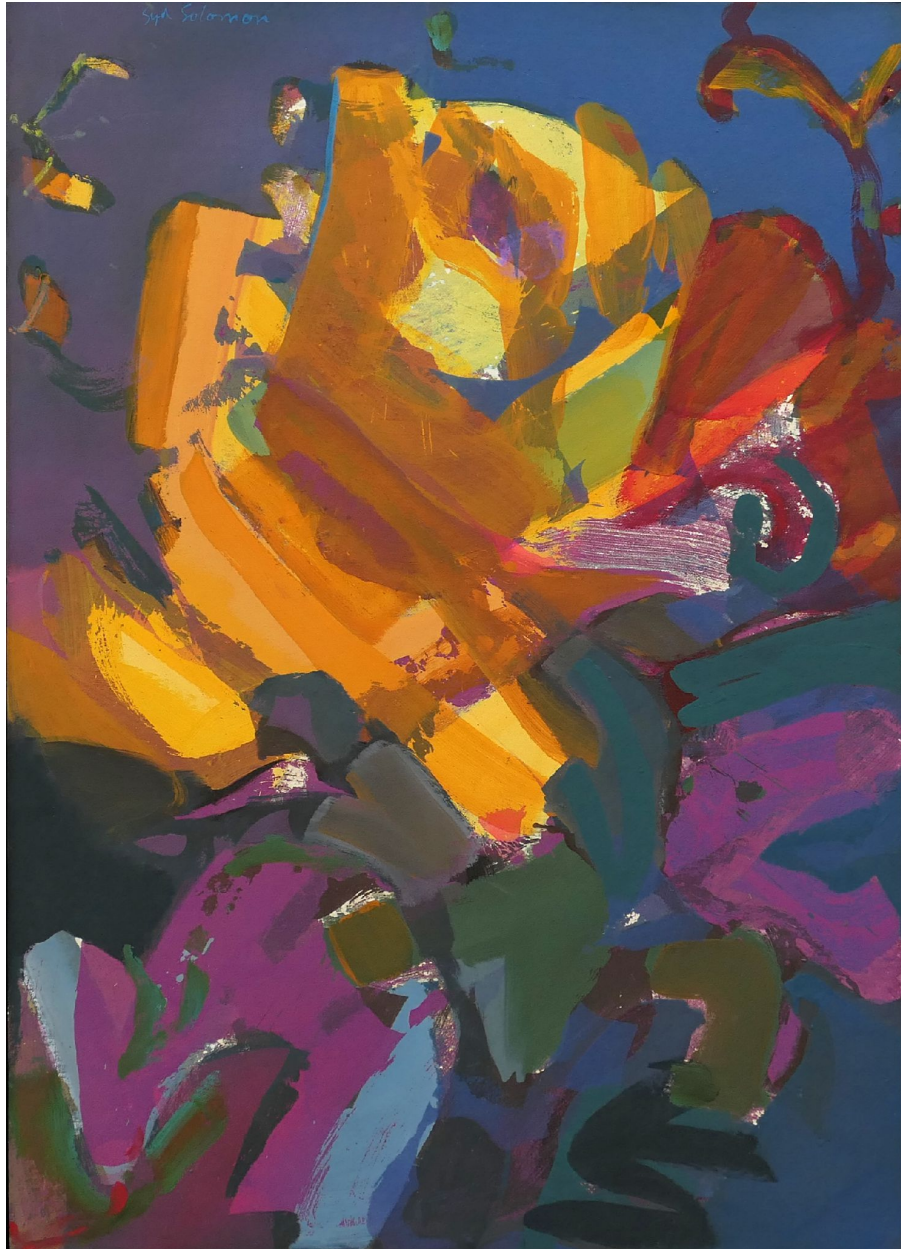

# BERRY ■ CAMPBELL

Syd Solomon, *Yellowrole* | *SOLD*, 1978  
Acrylic and aerosol enamel on canvas board, 43 1/2 x 31  
1/4 in. (110.5 x 79.4 cm)  
SOL-00161