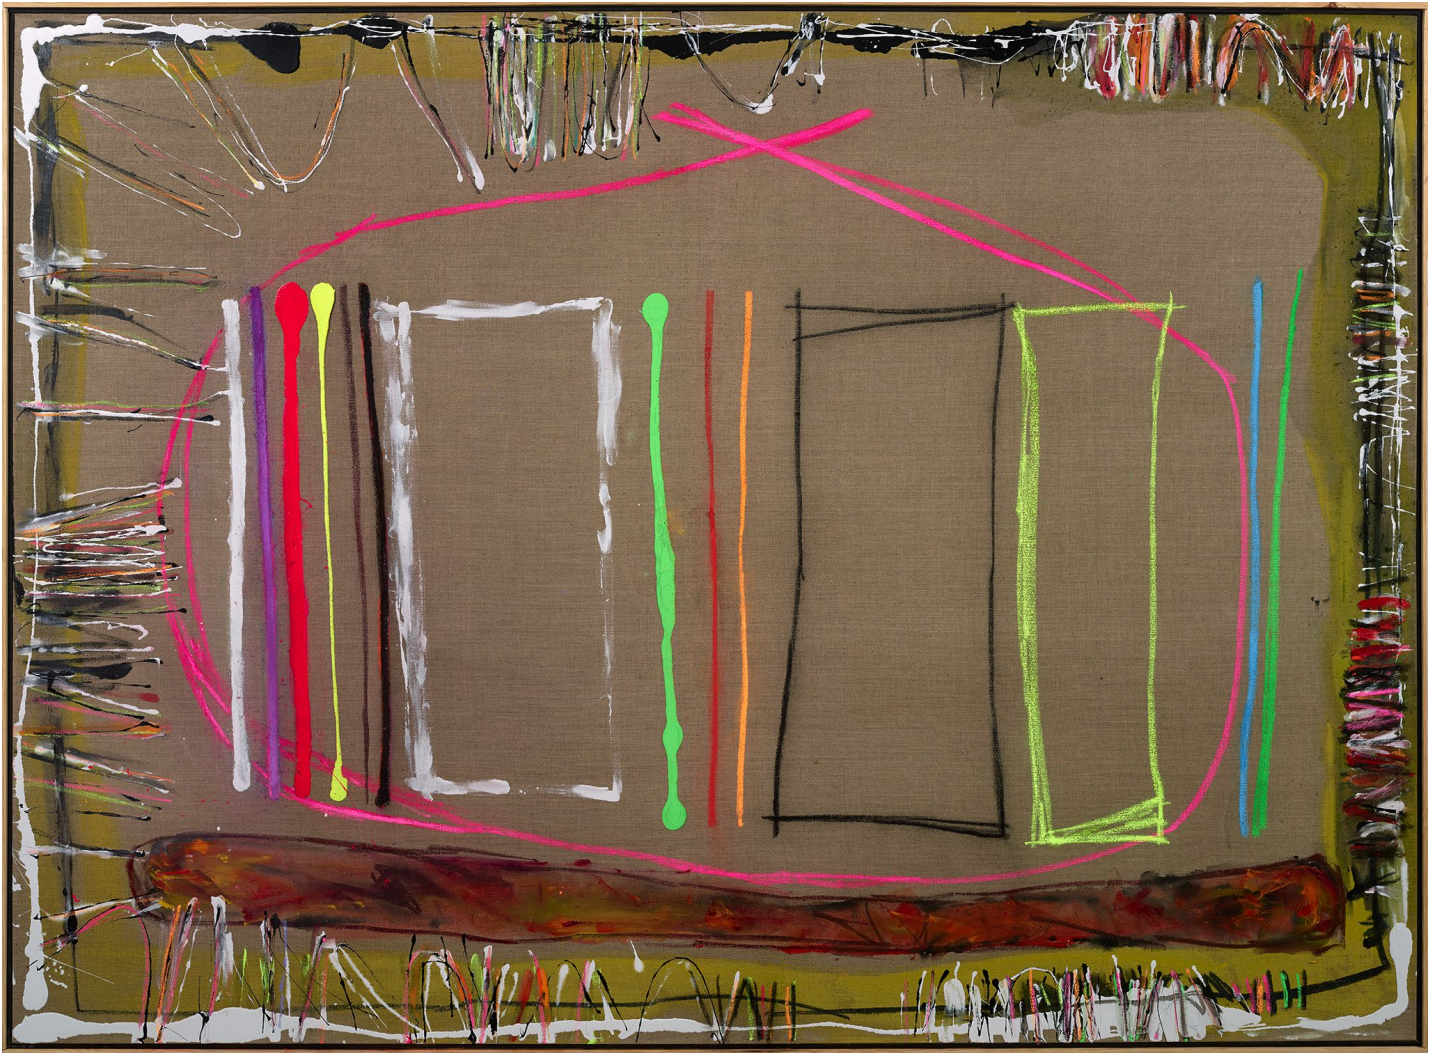

BERRY ■ CAMPBELL

Joyce Weinstein, *Country Fields with a Pink and White*, 2017
Oil and mixed media on linen, 55 x 74 in. (139.7 x 188 cm)
WEI-00031