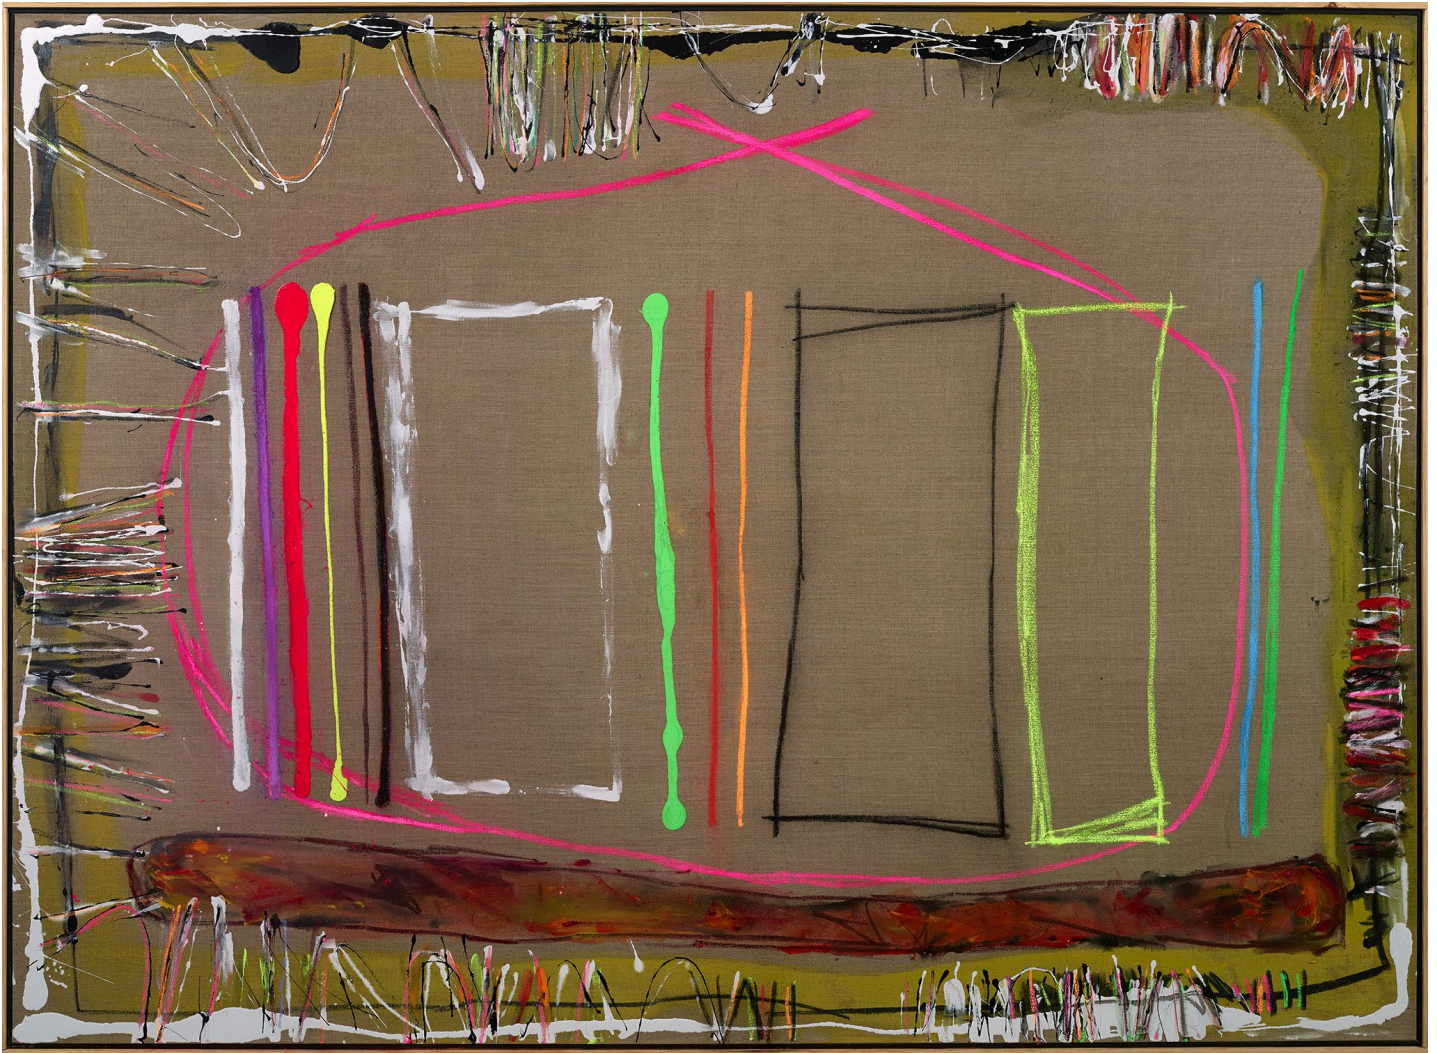

# BERRY ■ CAMPBELL

Joyce Weinstein, *Country Fields with a Pink and White*, 2017  
Oil and mixed media on linen, 55 x 74 in. (139.7 x 188 cm)  
WEI-00031