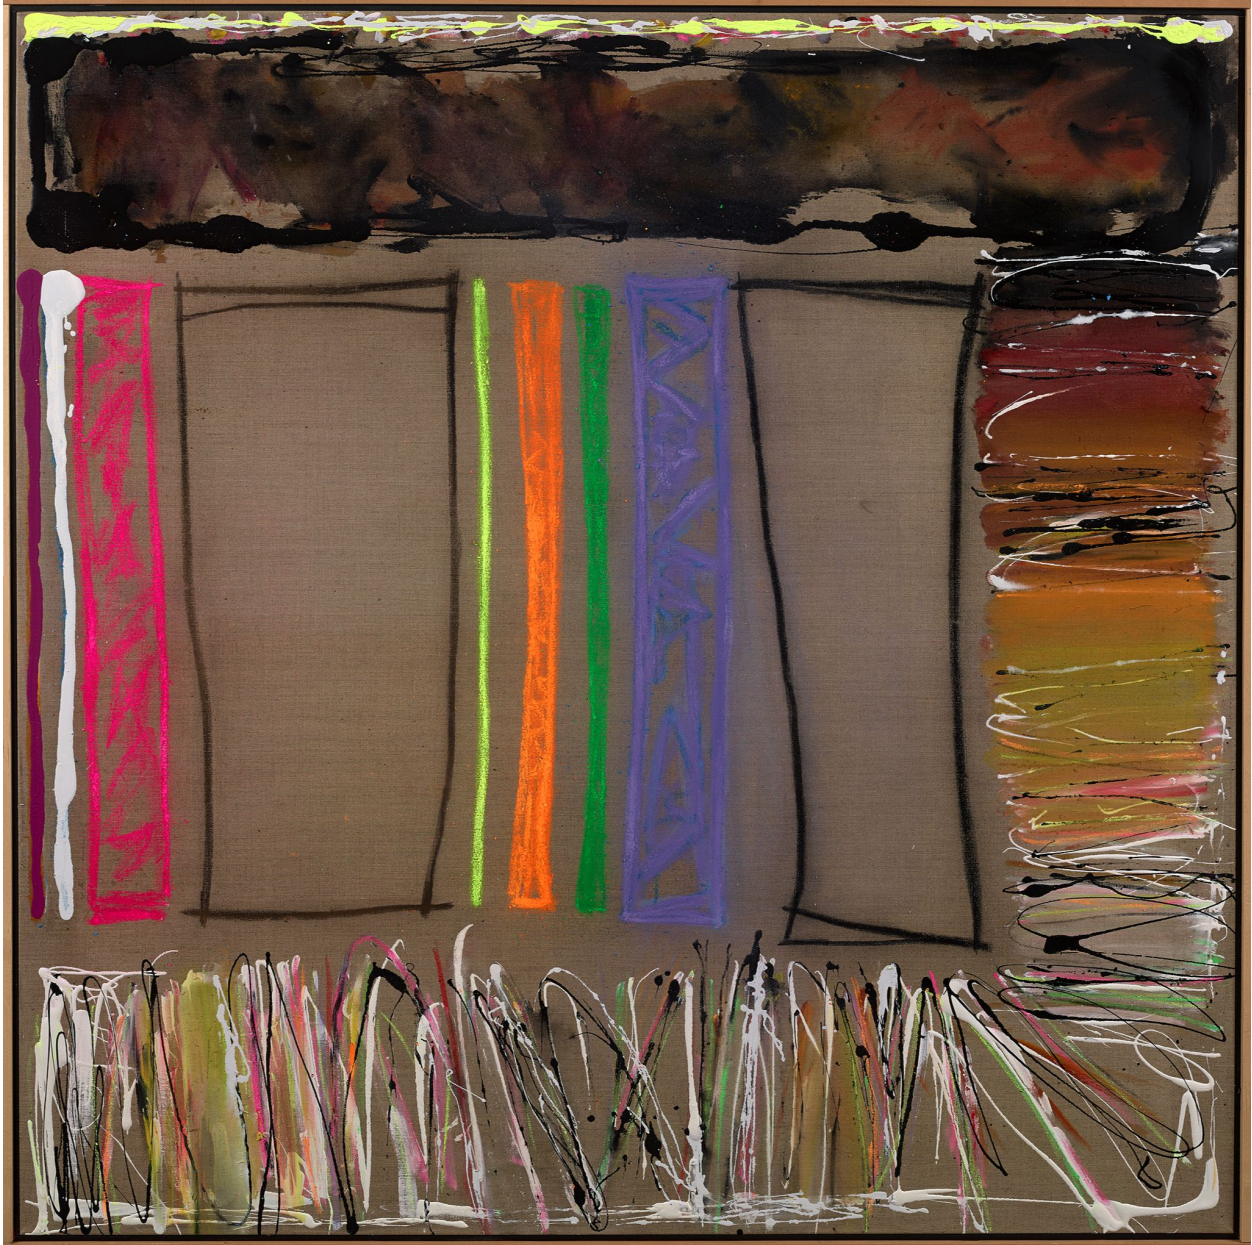

BERRY ■ CAMPBELL

Joyce Weinstein, *Country Fields with a Purple*, 2017
Oil and mixed media on linen, 50 x 50 in. (127 x 127 cm)
WEI-00030