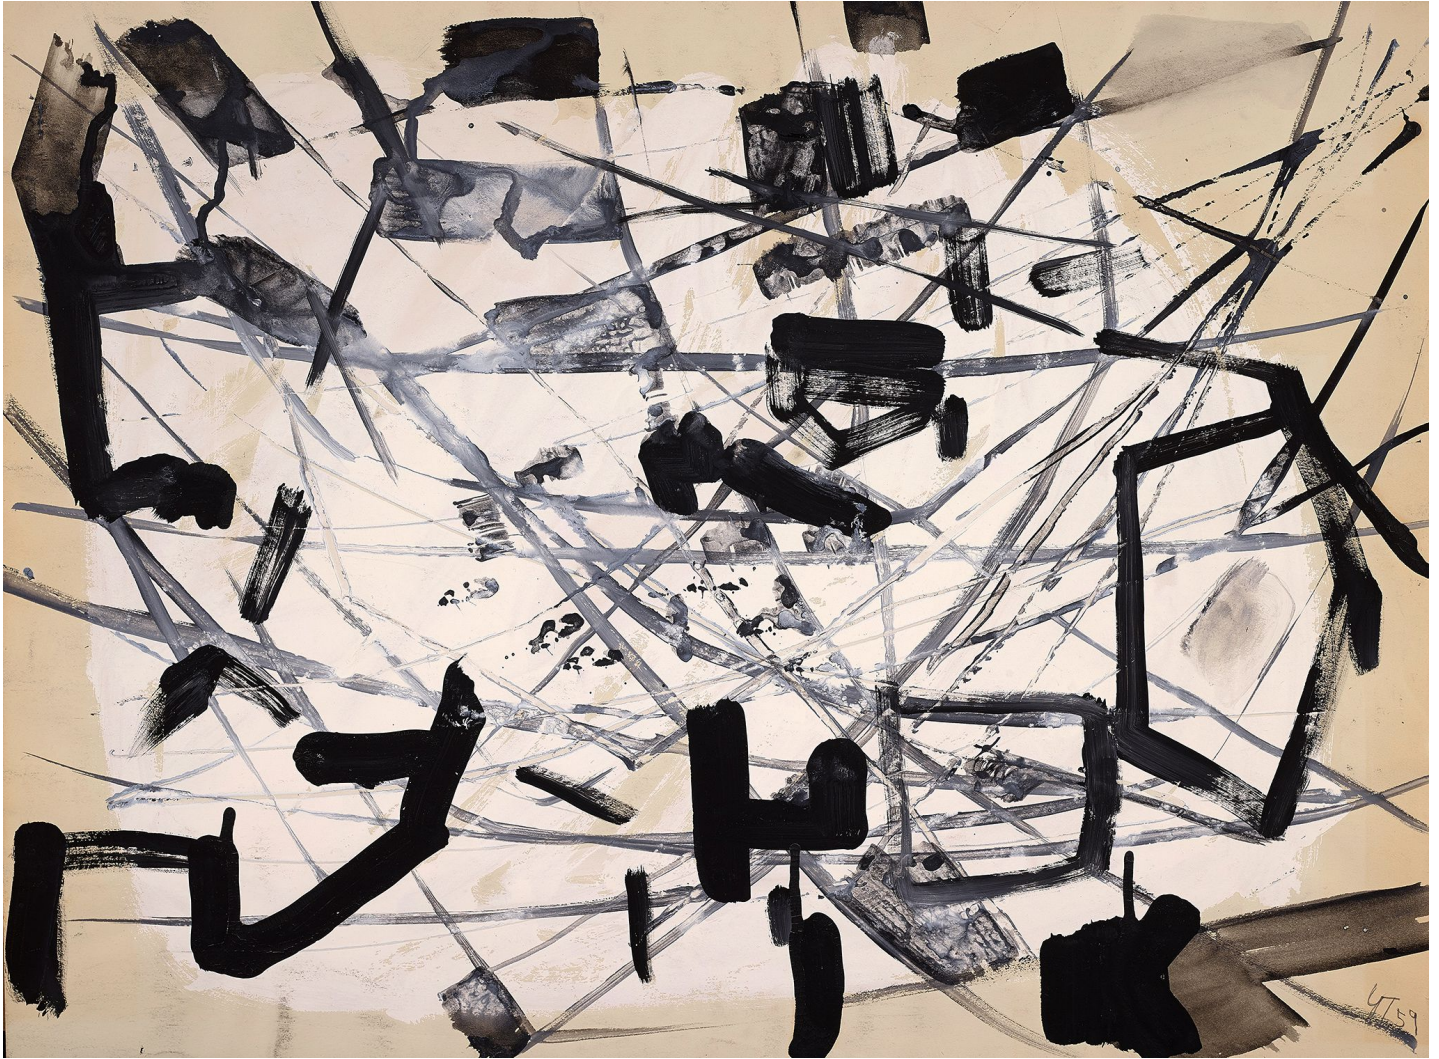

# BERRY ■ CAMPBELL

Yvonne Thomas, *Untitled*, 1959  
Gouache on paper, 18 x 24 in. (45.7 x 61 cm)  
THO-00059