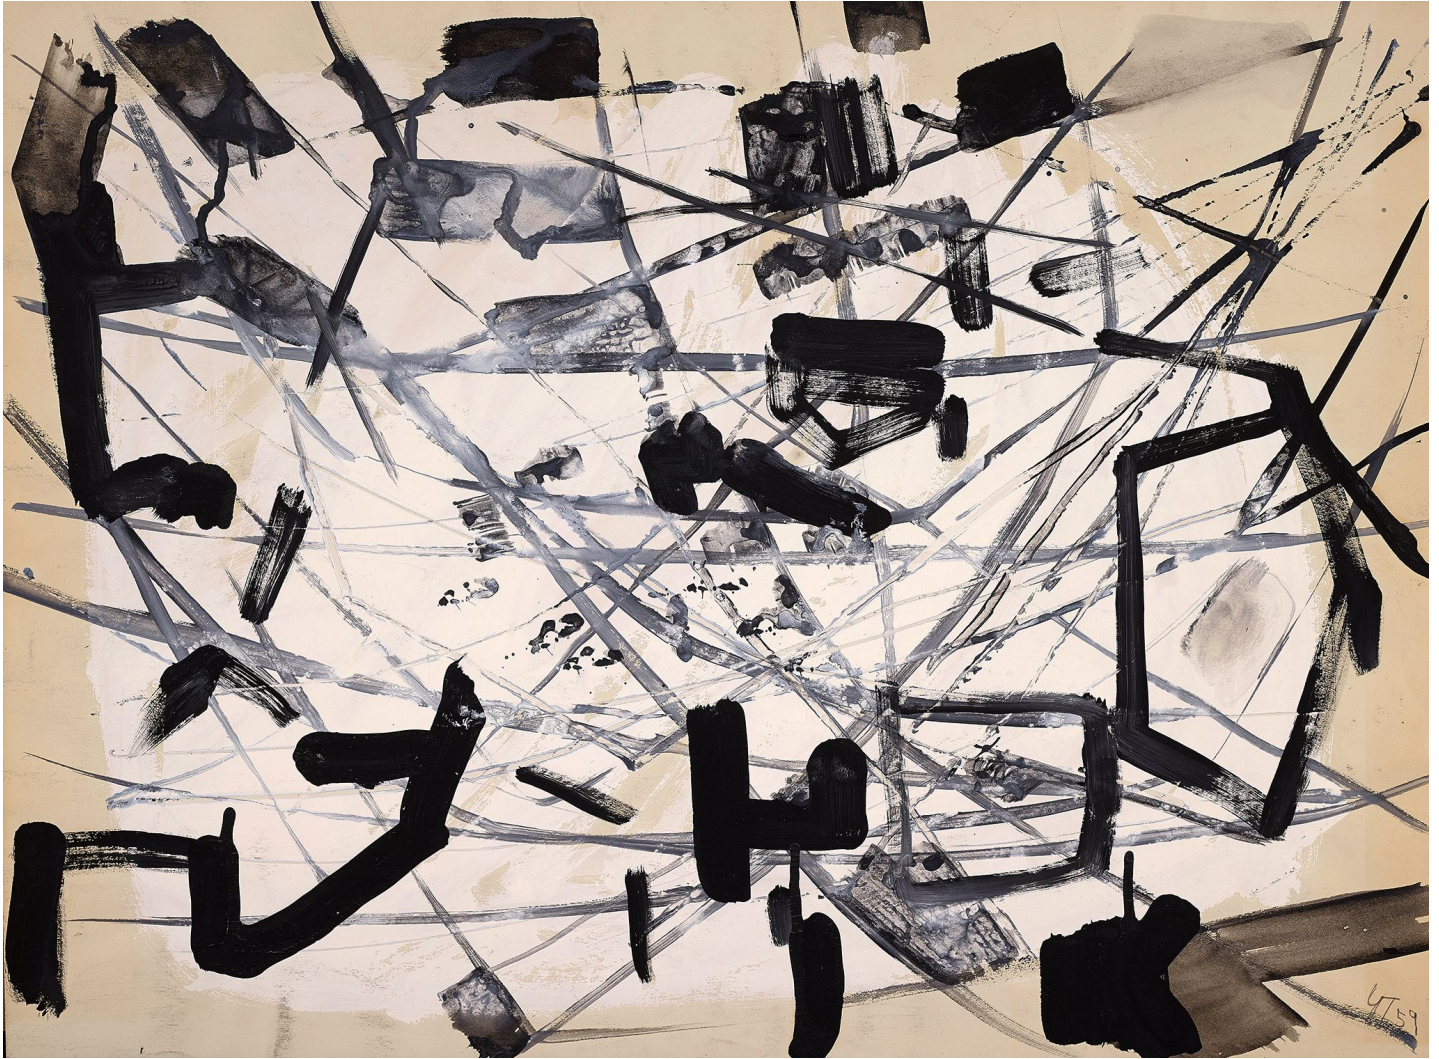

# BERRY ■ CAMPBELL

Yvonne Thomas, *Untitled* | *SOLD*, 1959  
Gouache on paper, 18 x 24 in. (45.7 x 61 cm)  
THO-00059