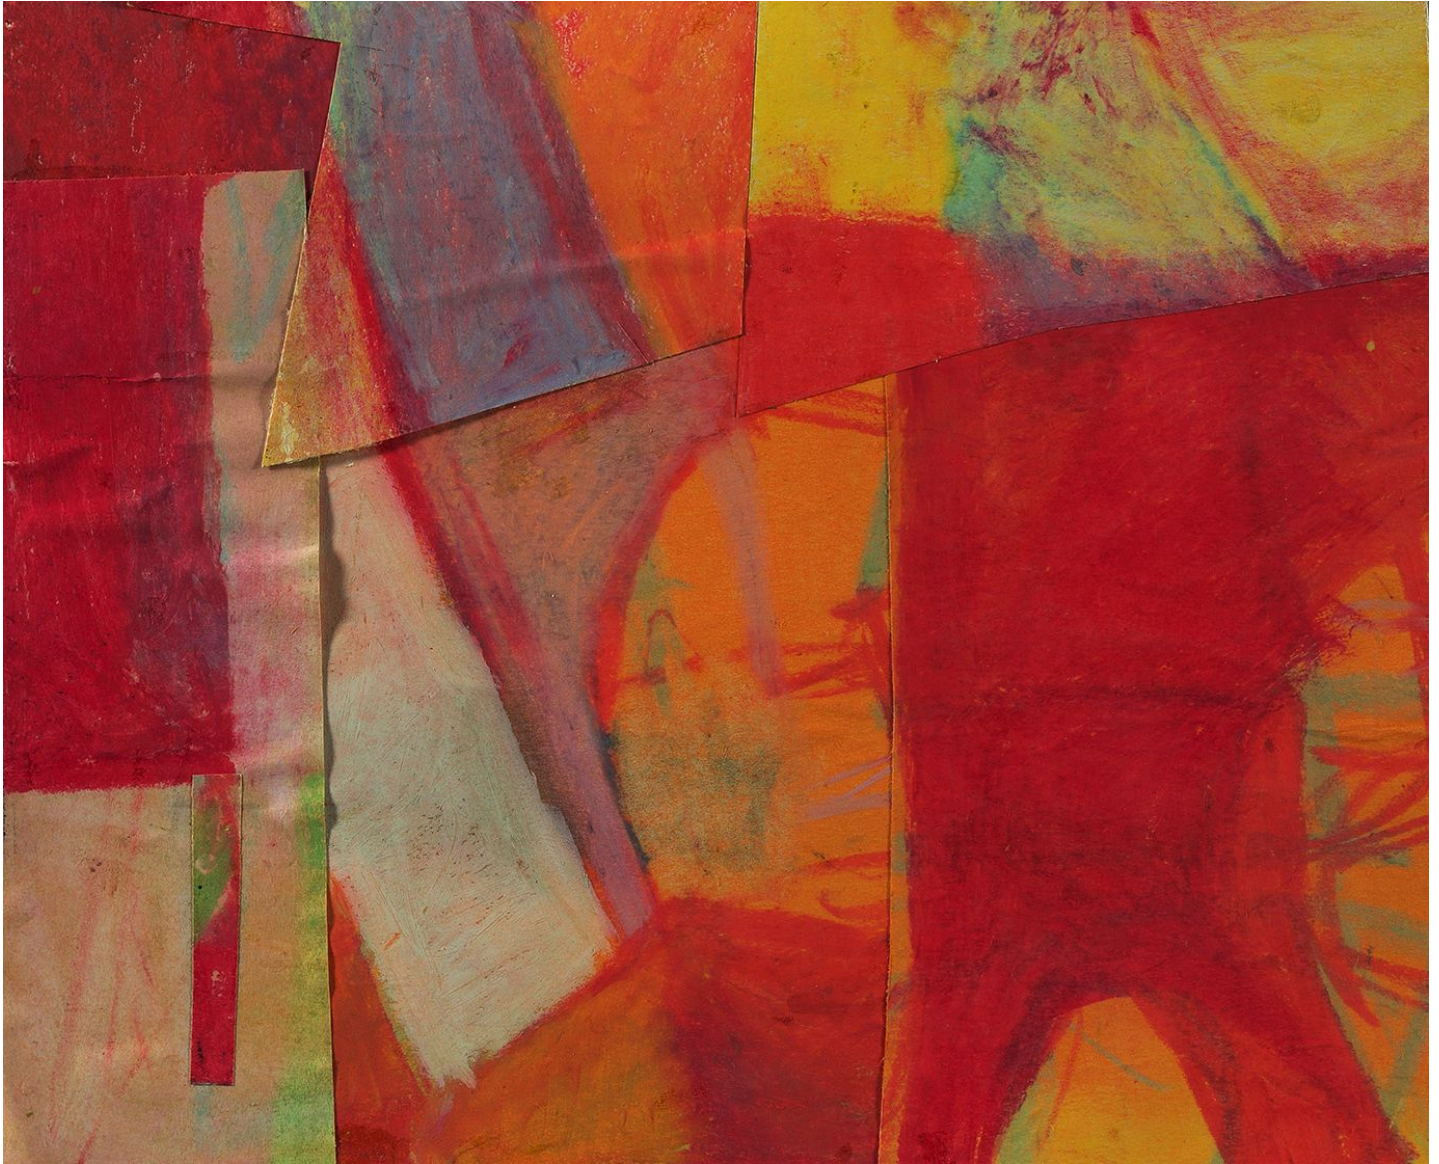

BERRY ■ CAMPBELL

Charlotte Park, *Untitled*, c. 1960
Oil crayon on paper, 7 3/4 x 9 1/4 in. (19.7 x 23.5 cm)
PAR-00150