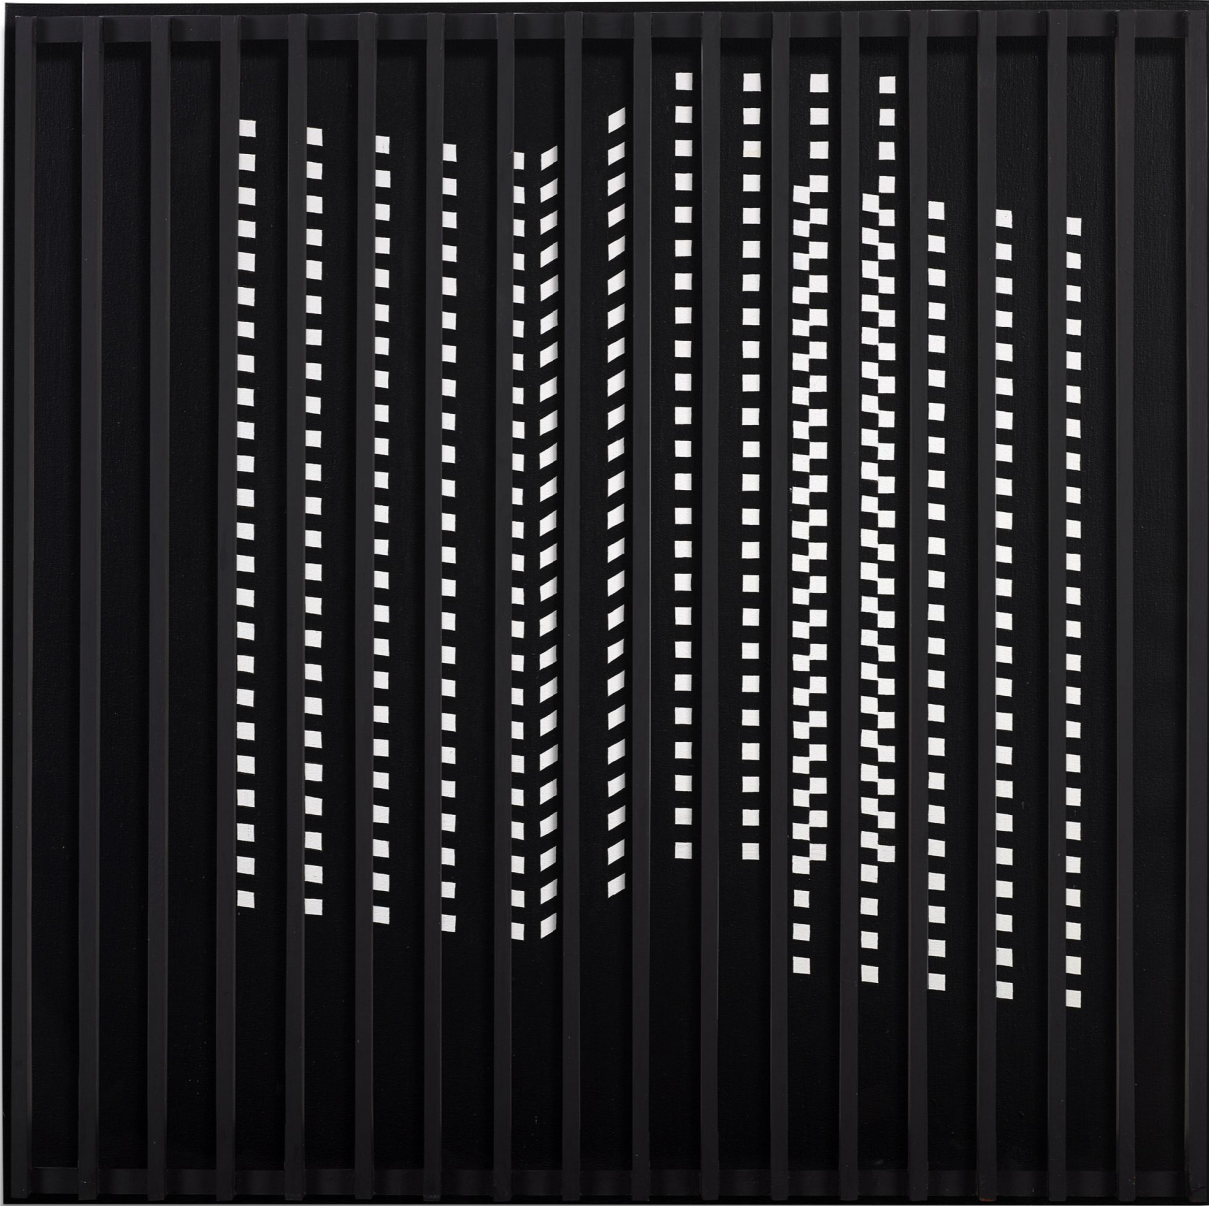

BERRY ■ CAMPBELL

John Goodyear, *Untitled (Black and White with Grid) (77-78)*, 1977-78
36 x 36 in. (91.4 x 91.4 cm)
GOO-00052