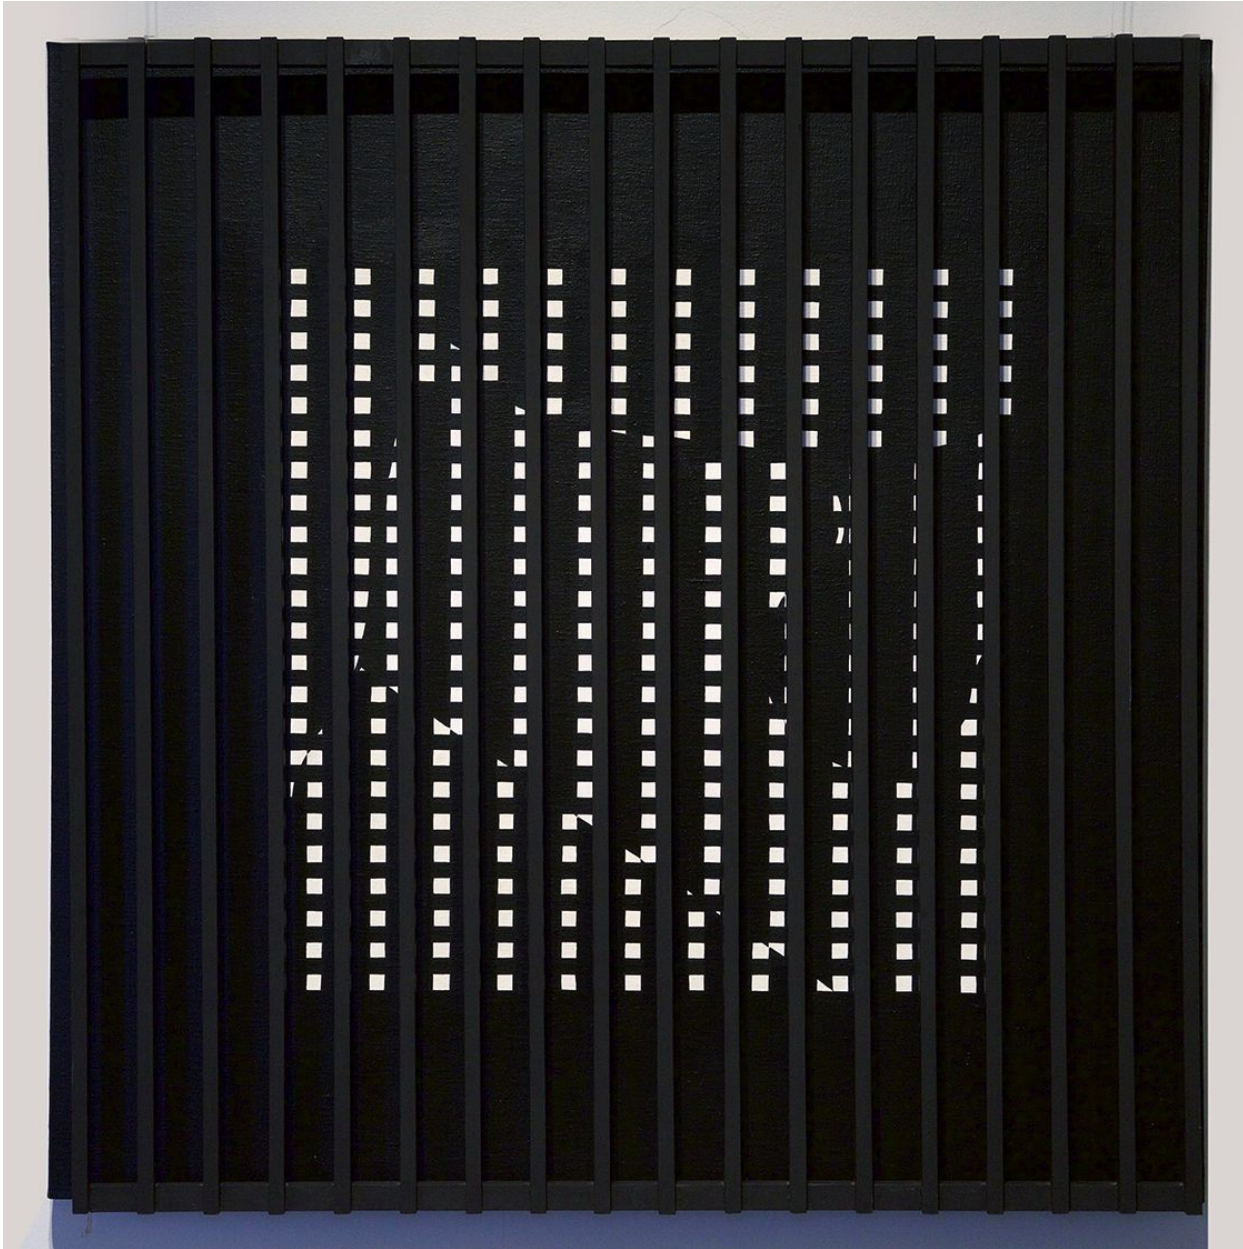

# BERRY ■ CAMPBELL

John Goodyear, *Four Negatives II*, 1979  
Acrylic on canvas and wood, 36 x 36 x 4 in. (91.4 x 91.4 x 10.2 cm)  
GOO-00037