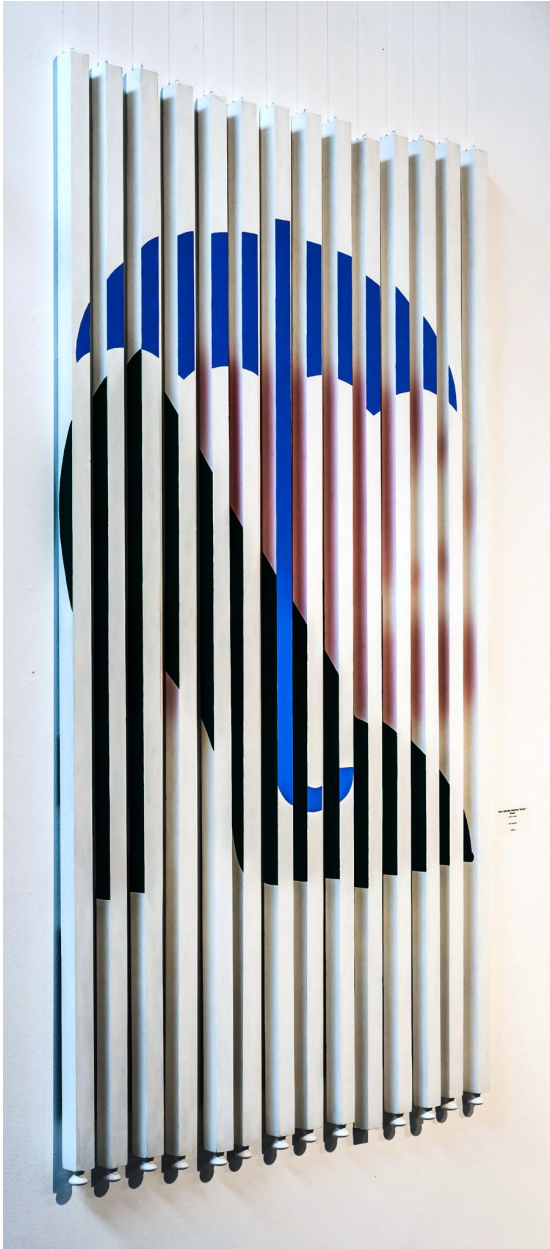

# BERRY ■ CAMPBELL

John Goodyear, *Shoe, Umbrella, Telephone, Teacup and Saucer*, 2011

Acrylic on wood, 72 x 39 x 6 in. (182.9 x 99.1 x 15.2 cm)

GOO-00032