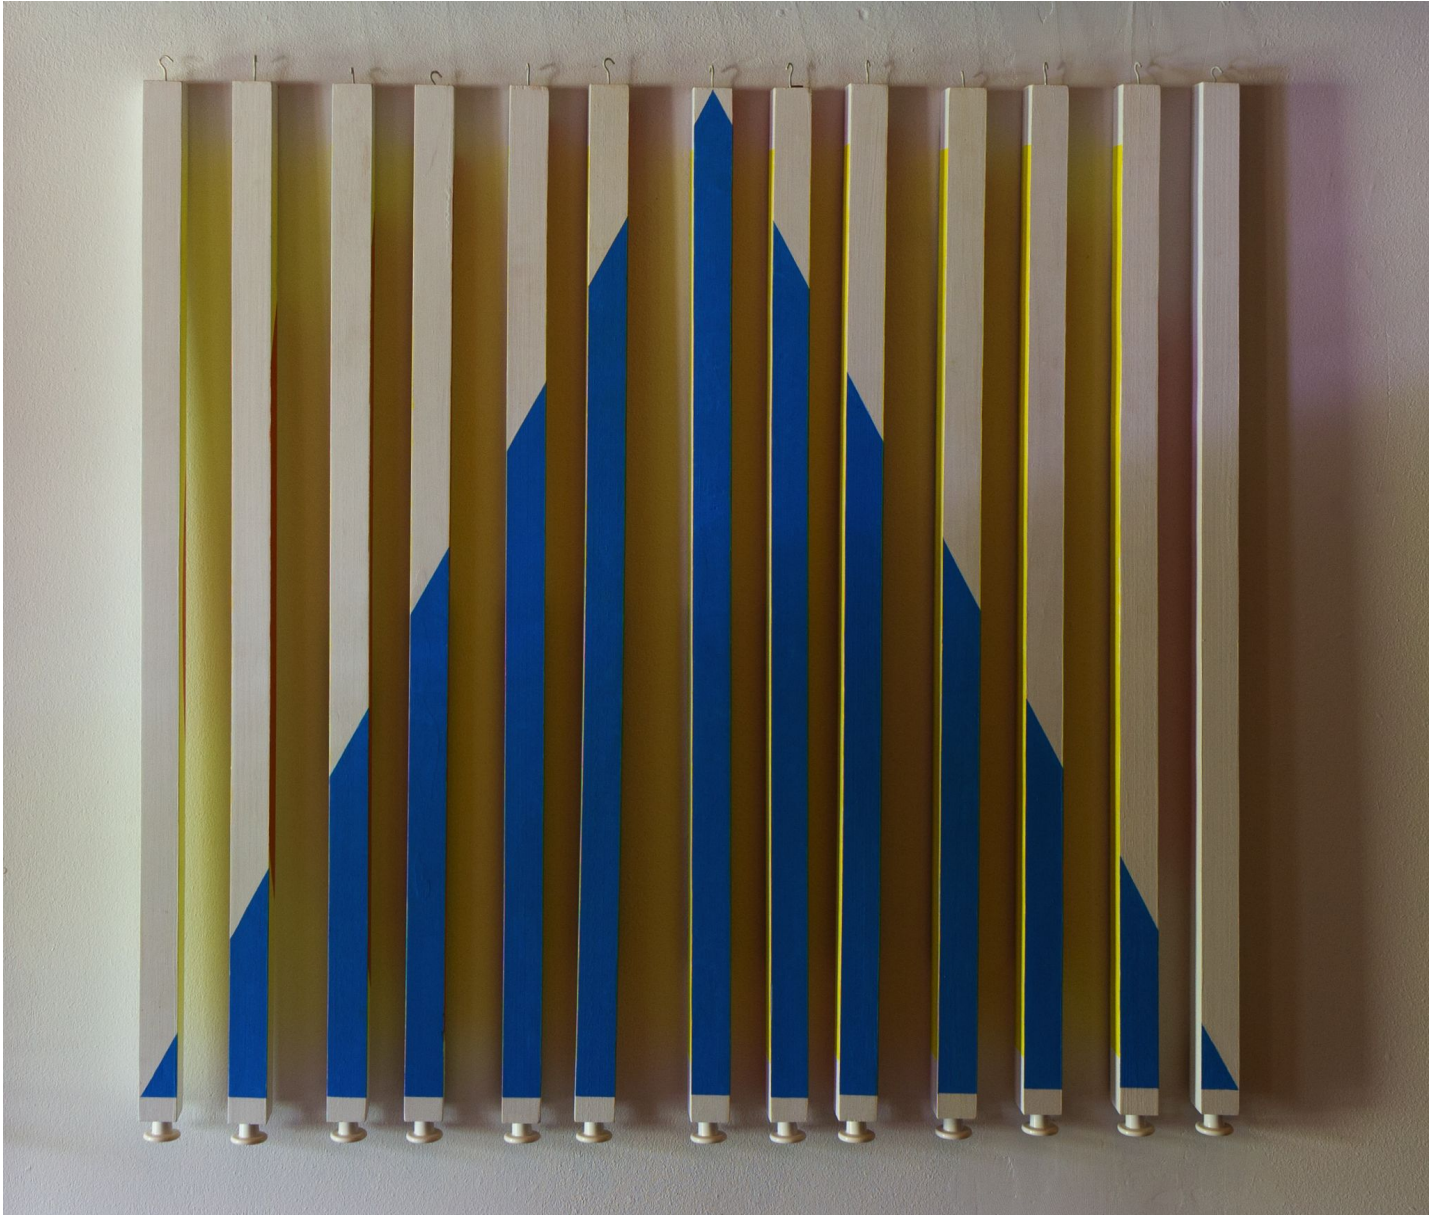

BERRY ■ CAMPBELL

John Goodyear, *Circle, Square, Triangle, Chair*, 2010
Acrylic on wood, 36 x 36 x 3 in. (91.4 x 91.4 x 7.6 cm)
GOO-00028