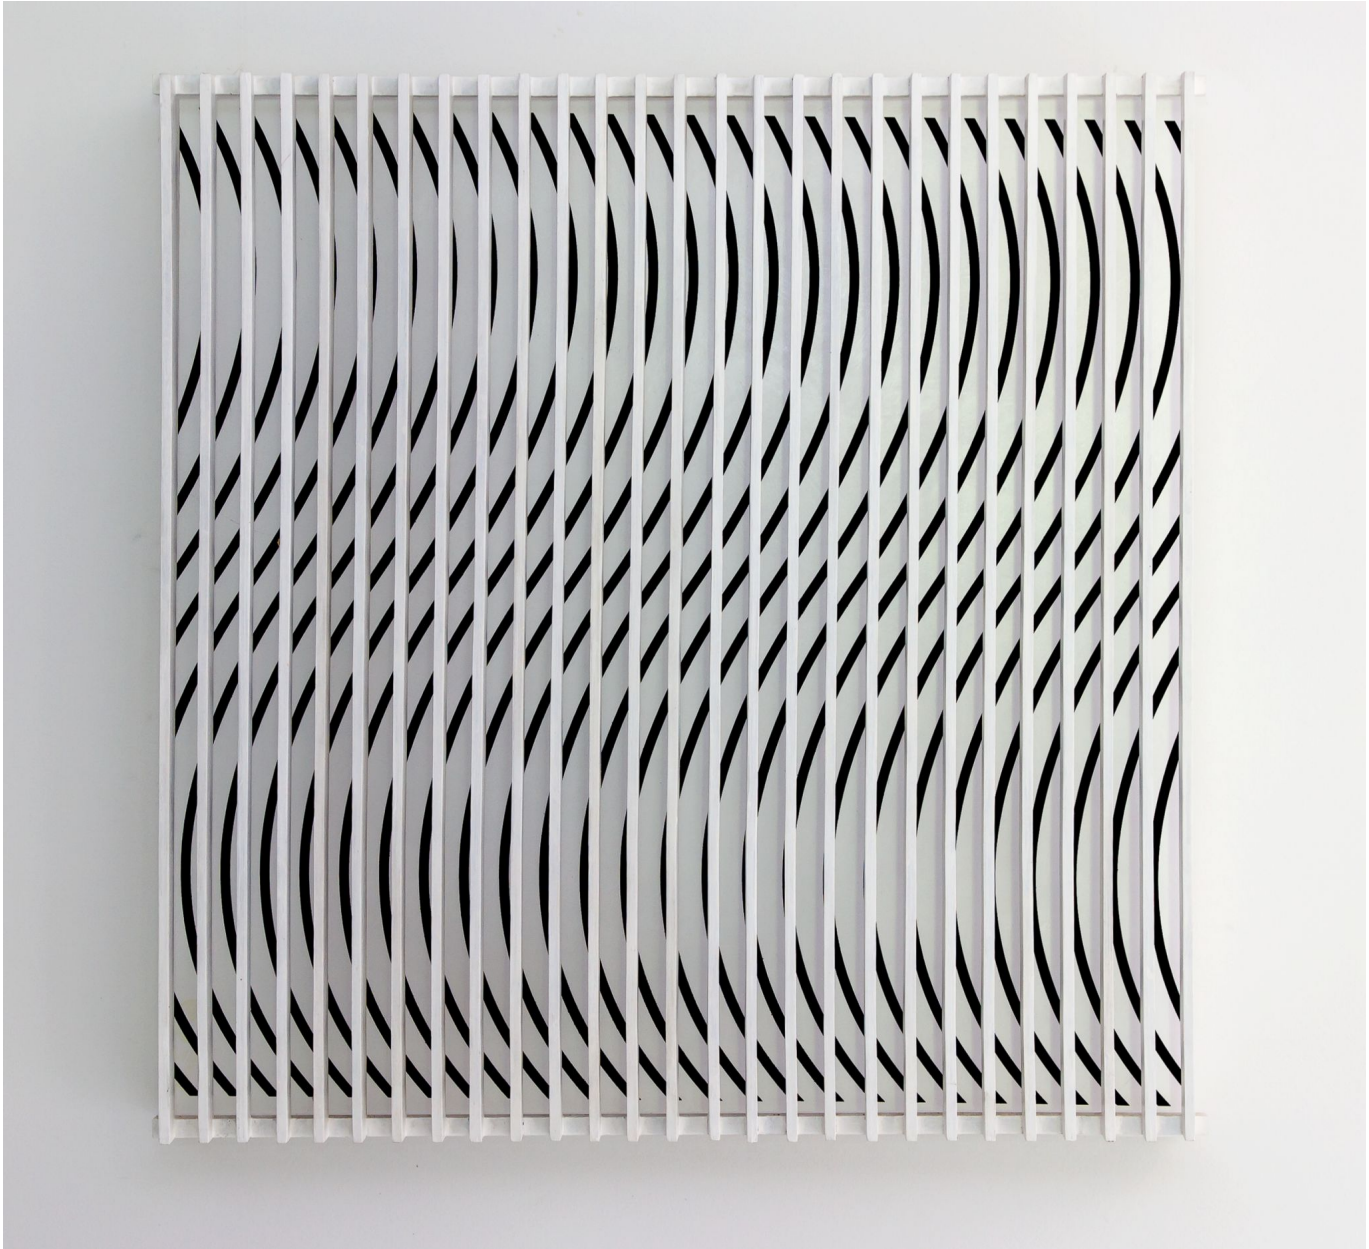

# BERRY ■ CAMPBELL

John Goodyear, *Curve in Motion*, 1972  
Acrylic on canvas and wood, two parts, 27 x 27 x 3 in. (68.6 x 68.6 x 7.6 cm)  
GOO-00023