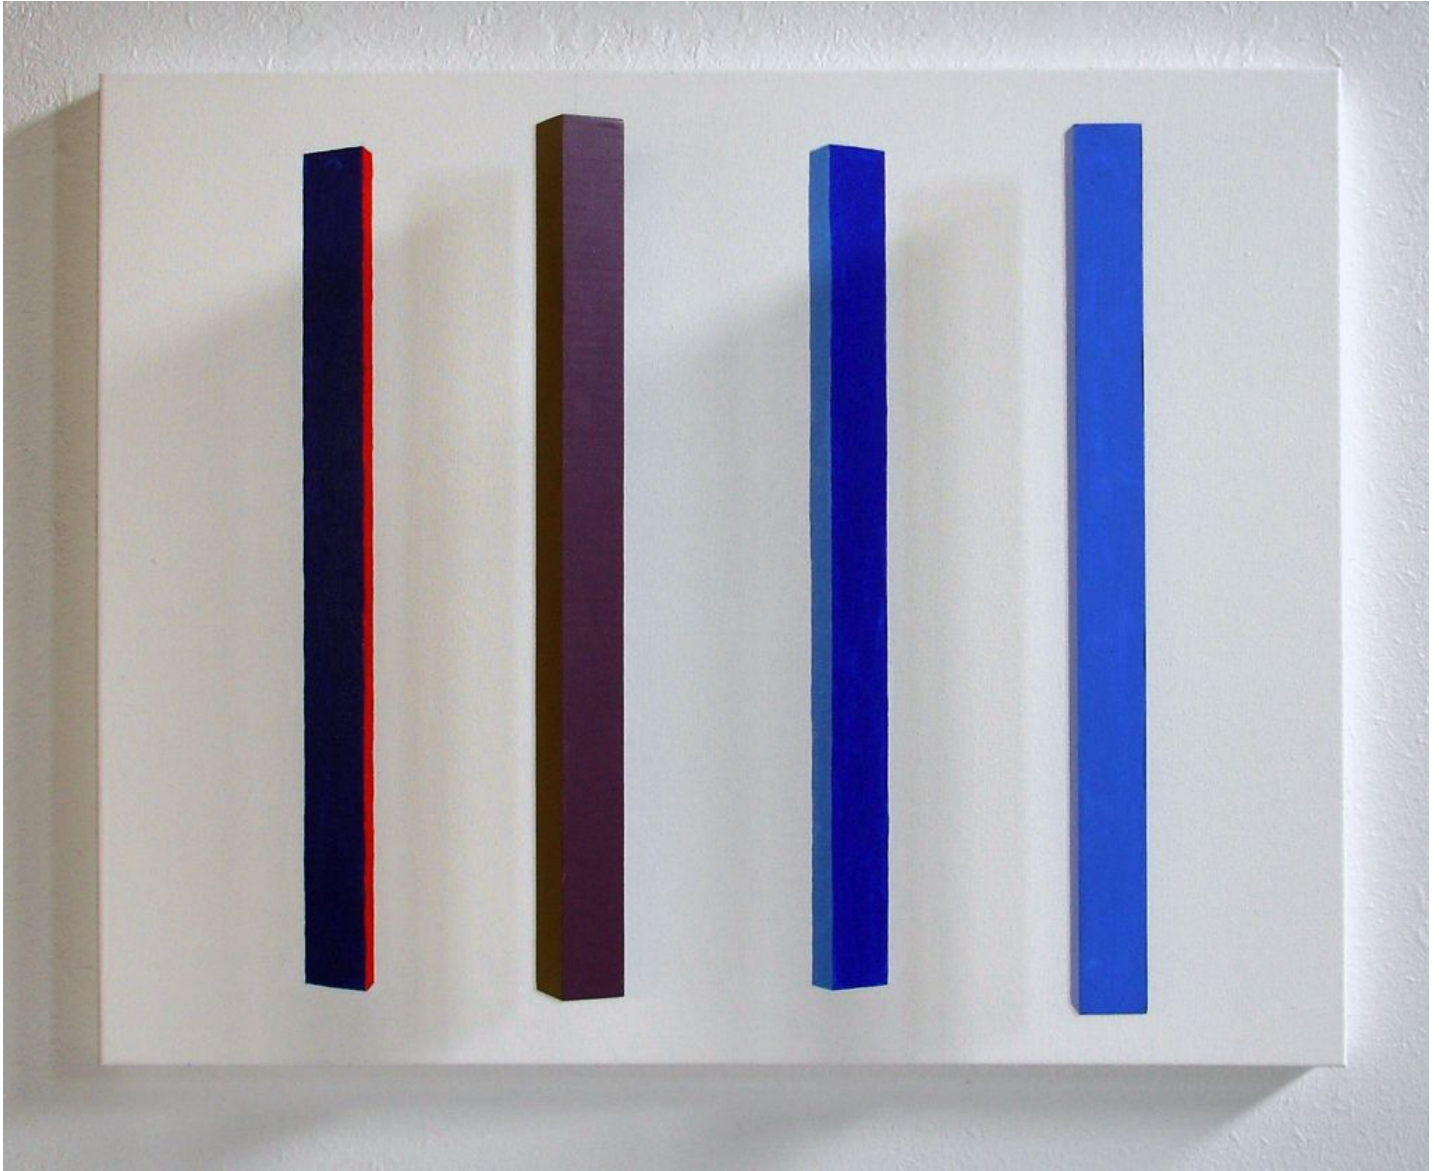

# BERRY ■ CAMPBELL

John Goodyear, *Presence*, 2013

Acrylic on canvas with wooden dowels and monofilament, 24 x 30 x 5 in. (61 x 76.2 x 12.7 cm)

GOO-00002