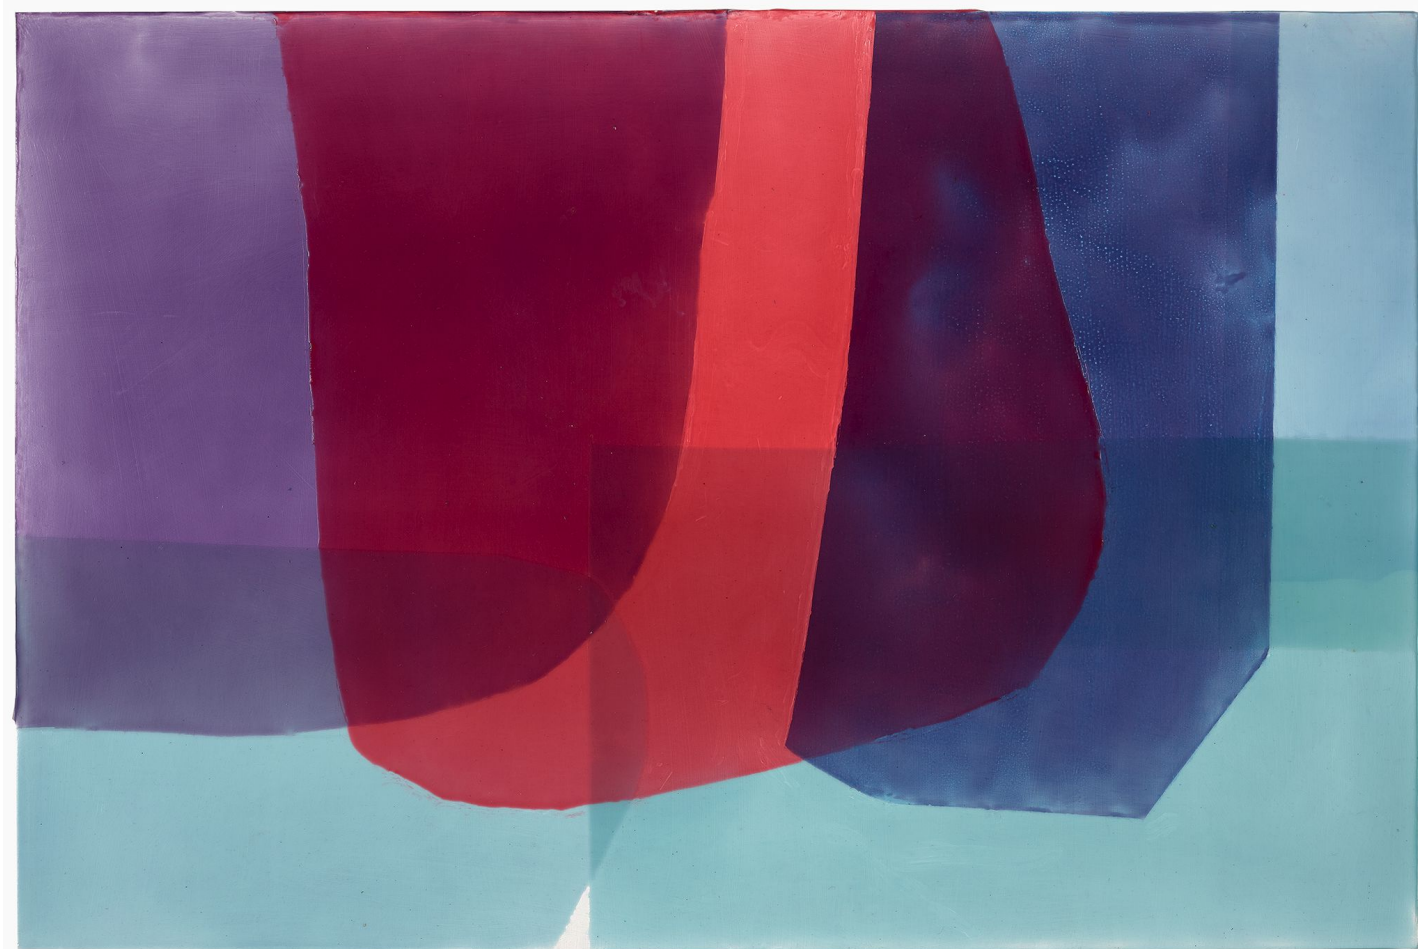

BERRY ■ CAMPBELL

Jill Nathanson, *Holding Summer* | SOLD, 2017
Acrylic and polymers with oil on panel, 22 x 33 in. (55.9 x 83.8 cm)
NAT-00080