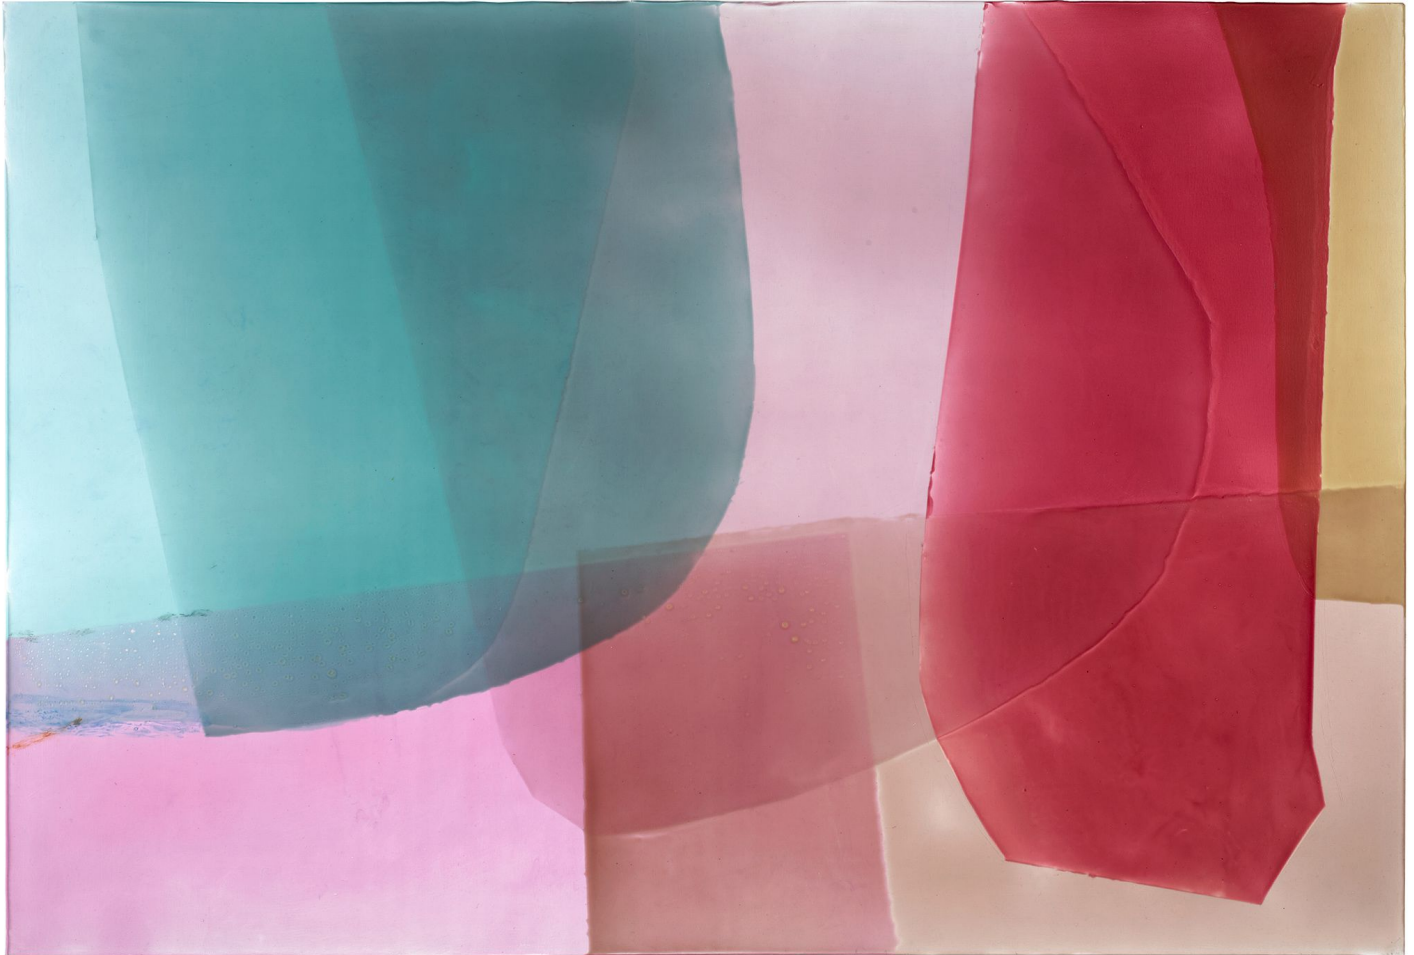

BERRY ■ CAMPBELL

Jill Nathanson, *Time Signature* | SOLD, 2018
Acrylic and polymers with oil on panel, 39 x 59 1/2 in. (99.1 x 151.1 cm)
NAT-00086