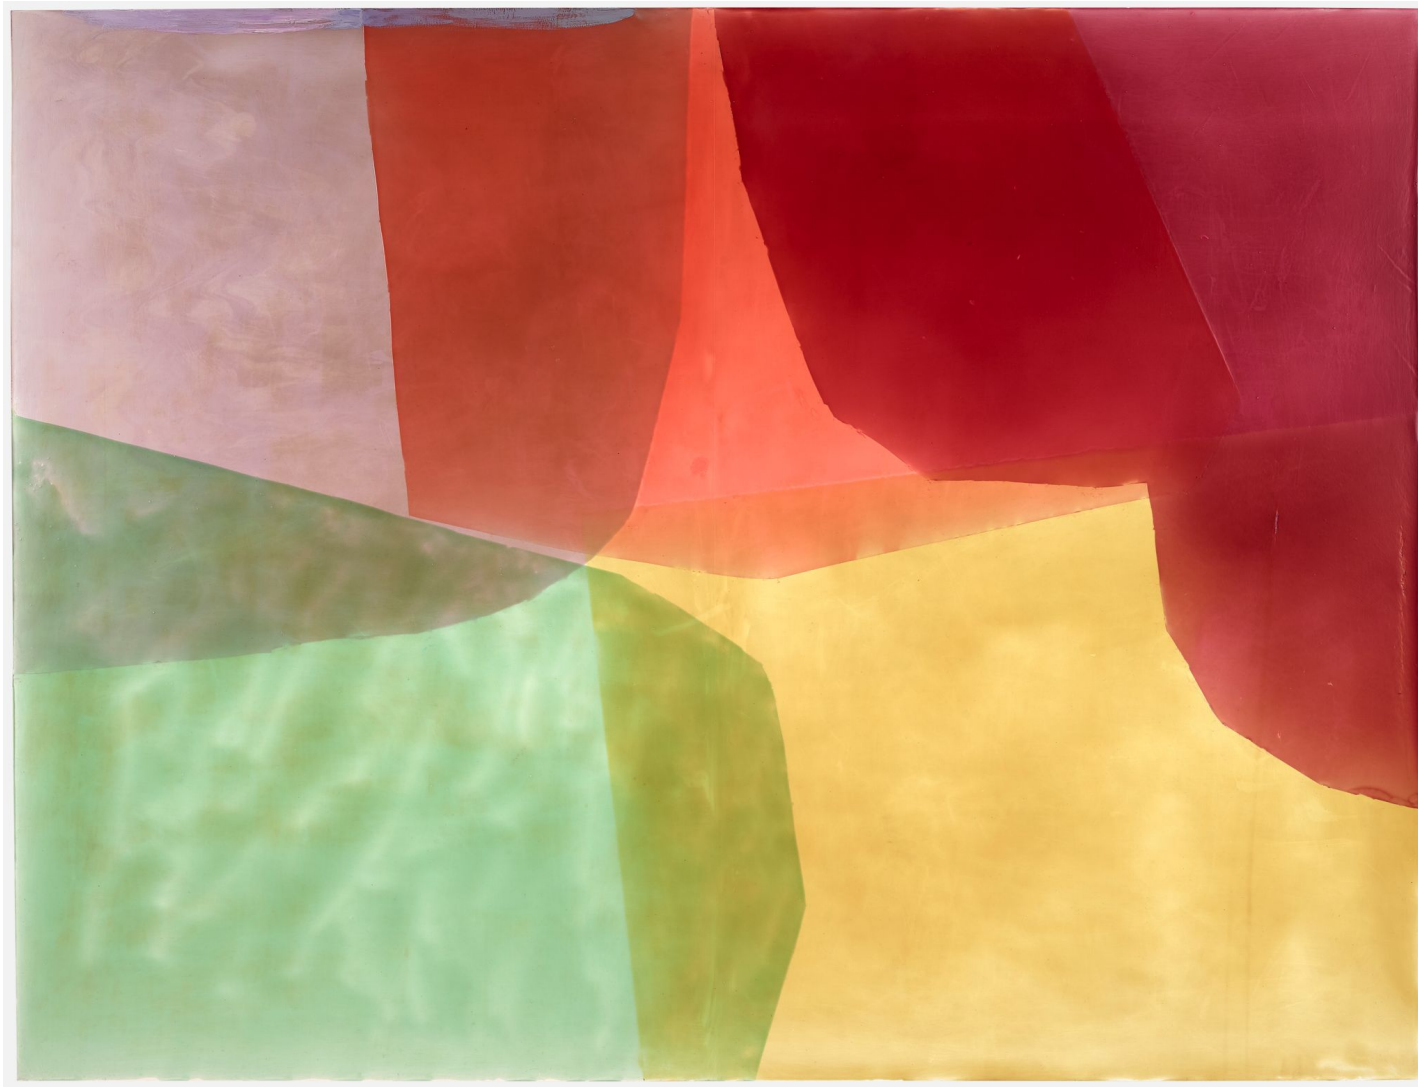

# BERRY ■ CAMPBELL

Jill Nathanson, *Cadence* | SOLD, 2017  
Acrylic and polymers with oil on panel, 55 x 72 in. (139.7 x 182.9 cm)  
NAT-00072