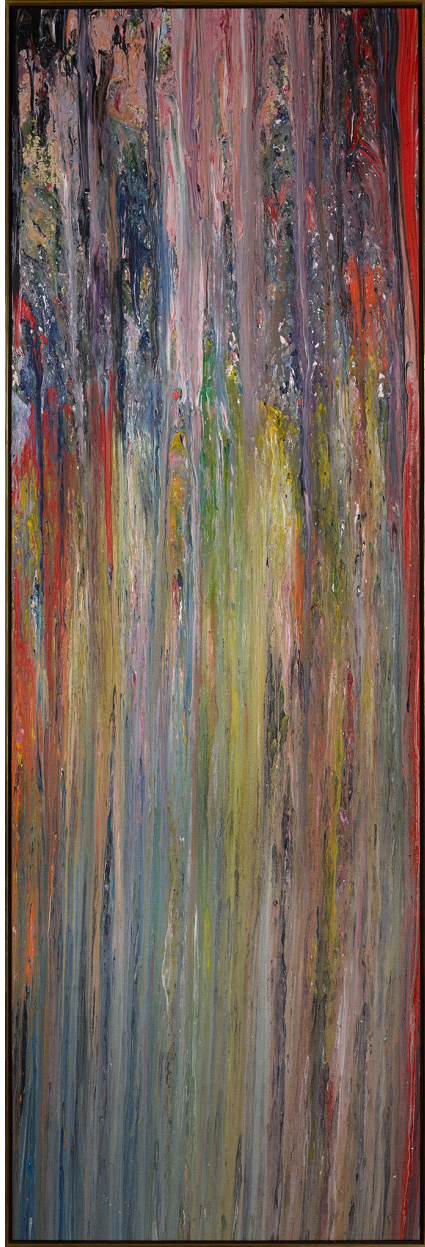

BERRY ■ CAMPBELL

Larry Poons, *T Bone Blues* | *SOLD*, 1975
Acrylic on canvas, 89 x 29 in. (226.1 x 73.7
cm)
POO-00004