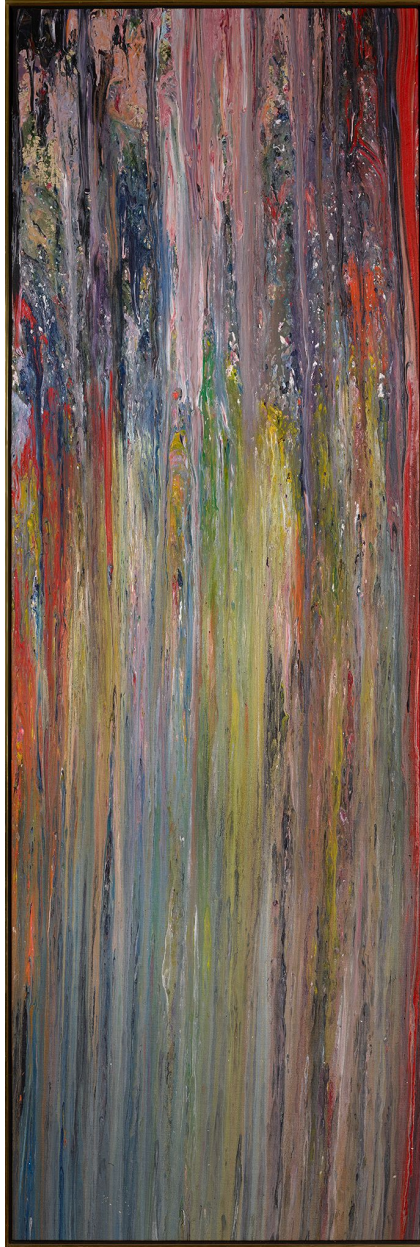

BERRY ■ CAMPBELL

Larry Poons, *T Bone Blues* | *SOLD*, 1975
Acrylic on canvas, 89 x 29 in. (226.1 x 73.7
cm)
POO-00004