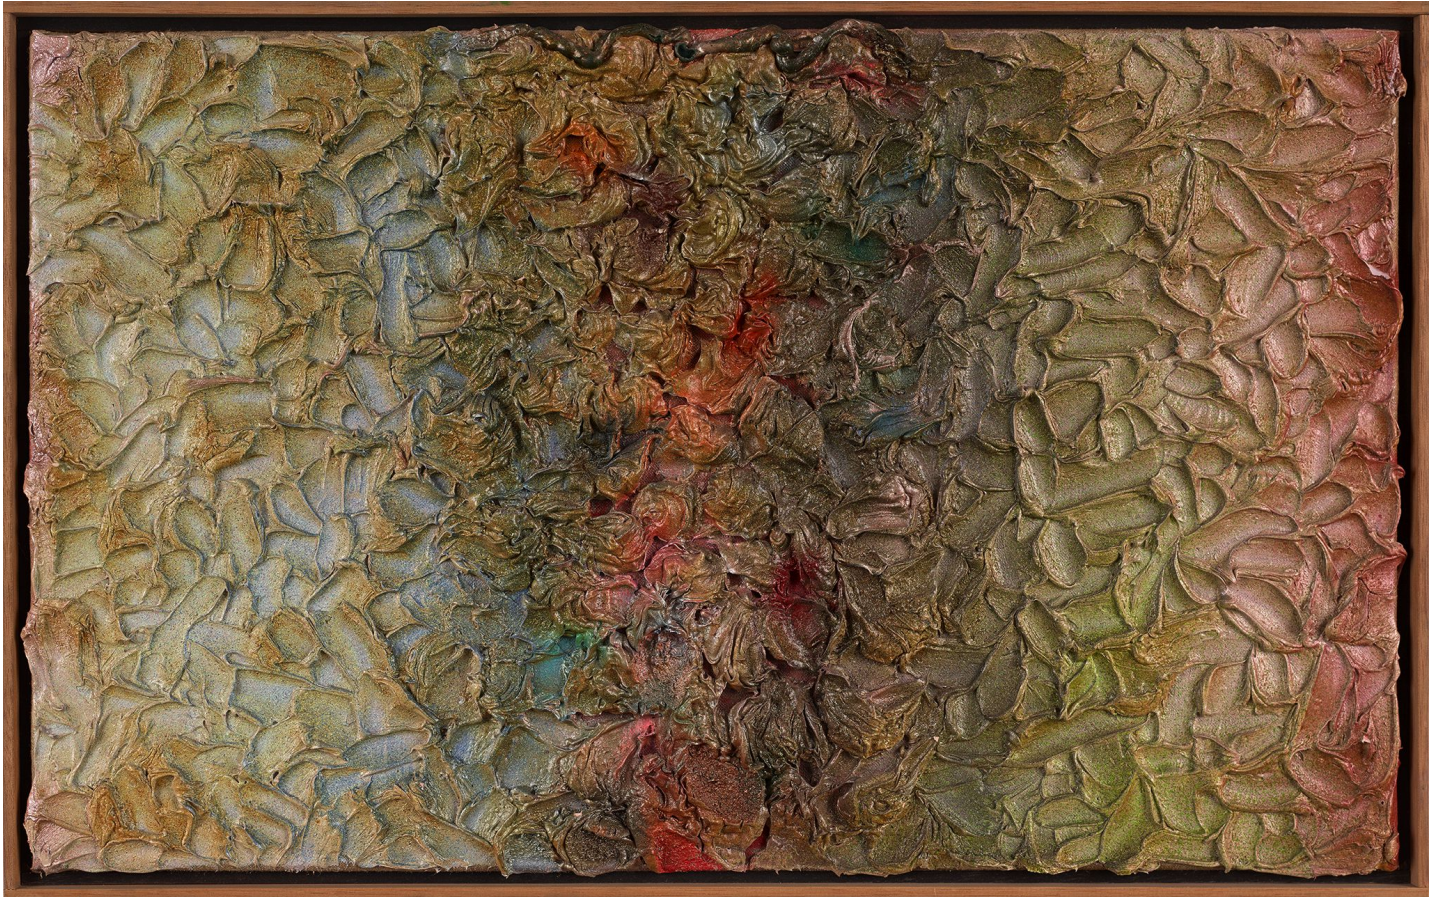

# BERRY ■ CAMPBELL

Stanley Boxer, *Heavenstill*, 1984  
Oil on linen, 15 x 25 in. (38.1 x 63.5 cm)  
BOX-00073