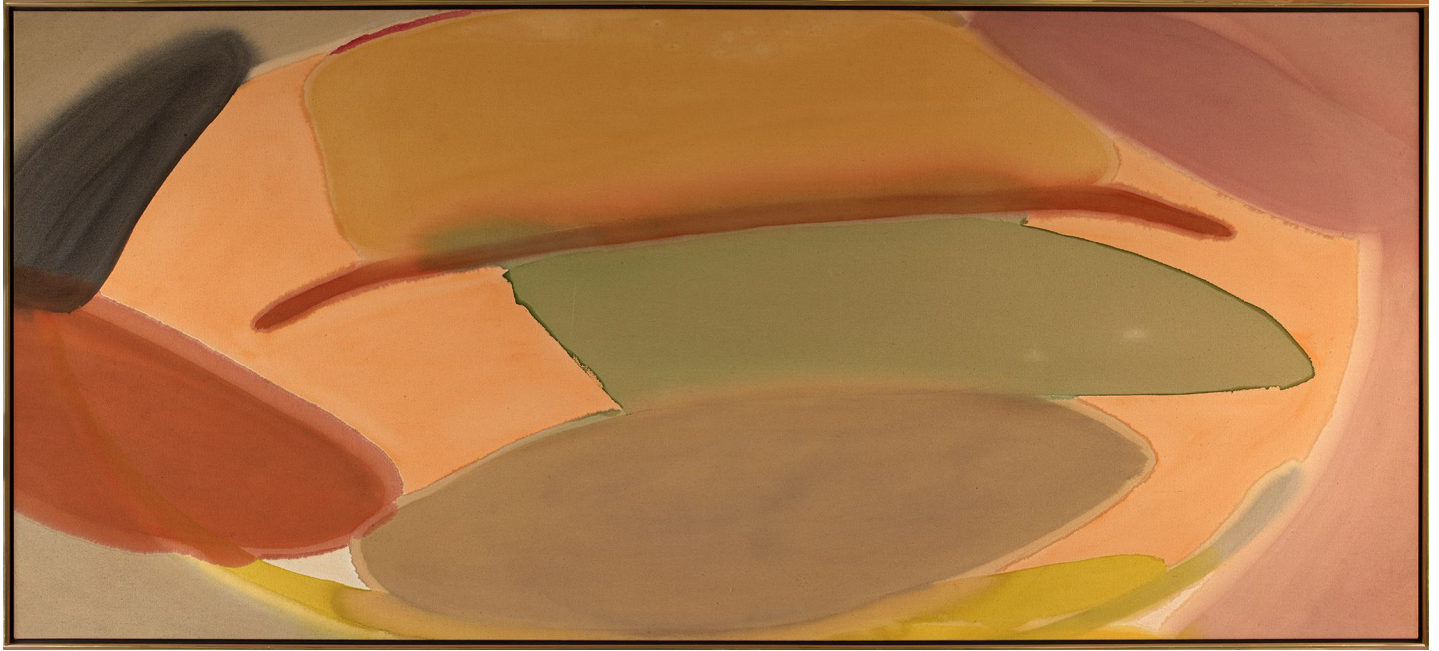

BERRY ■ CAMPBELL

Larry Zox, *Wind Mix*, 1975-79
Acrylic on canvas, 40 x 89 in. (101.6 x 226.1 cm)
ZOX-00104