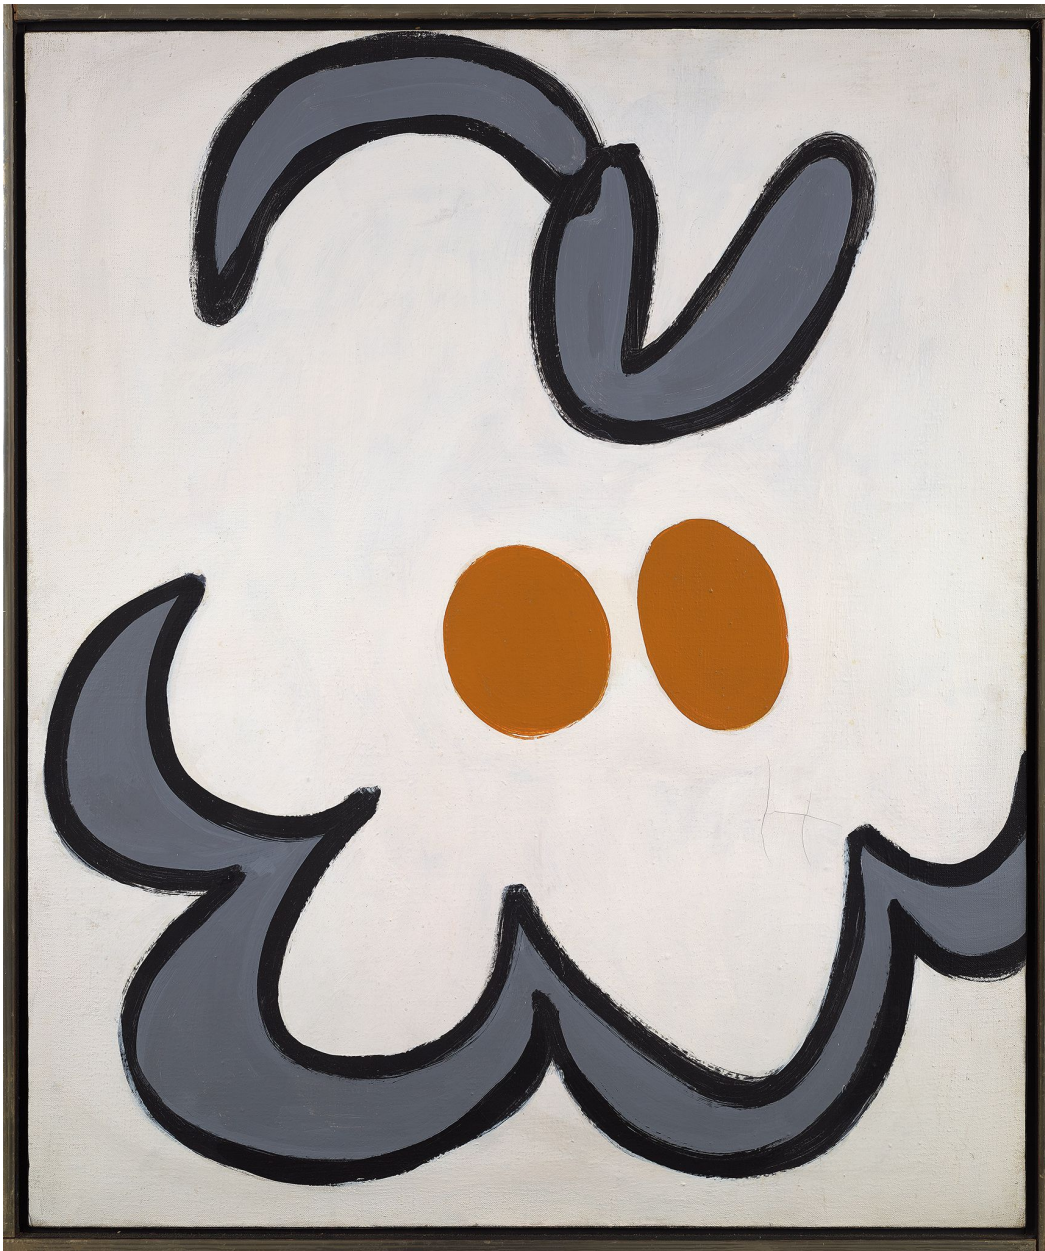

BERRY ■ CAMPBELL

Raymond Hendler, *Romulus and Remus* | SOLD, 1964
Acrylic on canvas, 36 x 30 in. (91.4 x 76.2 cm)
HEN-00176