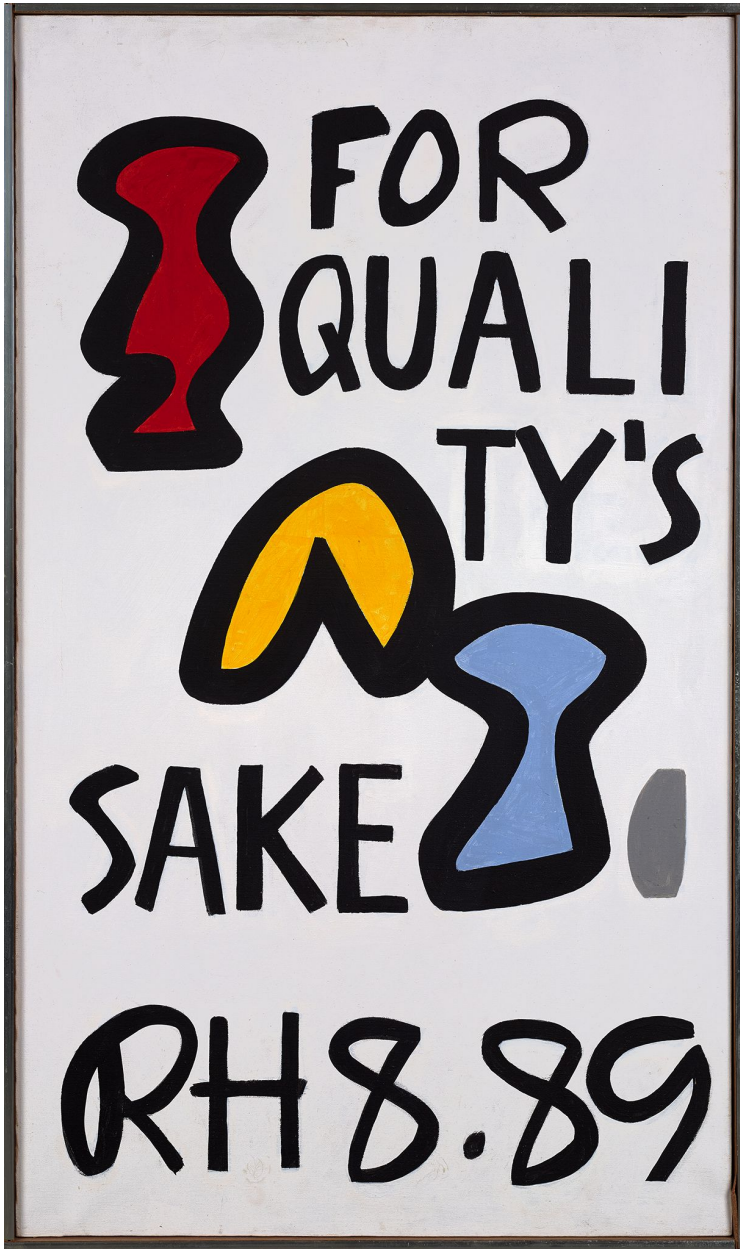

BERRY ■ CAMPBELL

Raymond Hendler, *For Quality's Sake*, 1989
Acrylic on canvas, 42 x 24 1/2 in. (106.7 x 62.2
cm)
HEN-00177