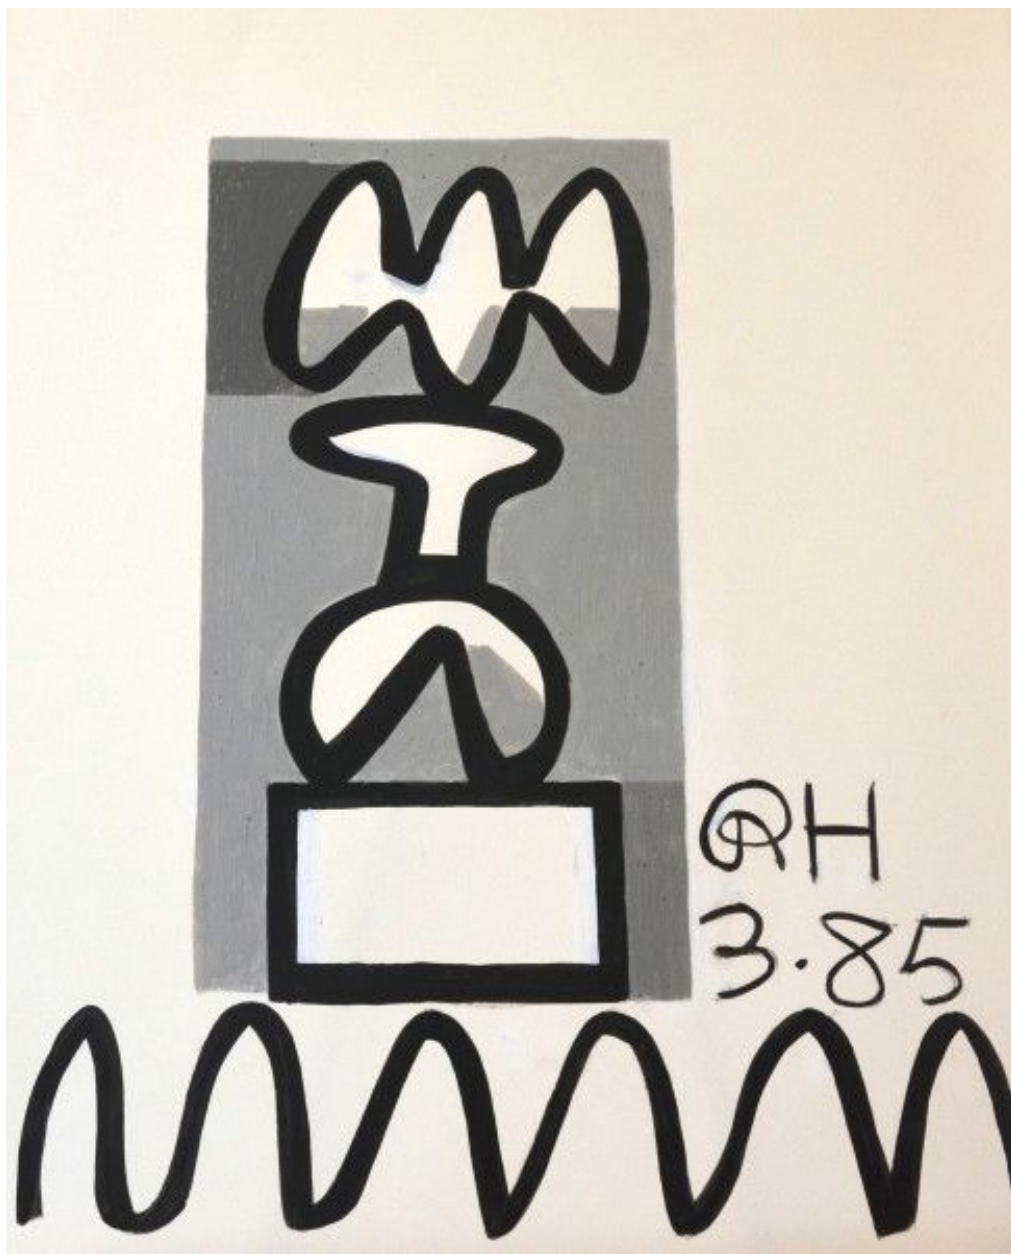

BERRY ■ CAMPBELL

Raymond Hendler, *No. 24, February 1985* | SOLD, 1985
Acrylic on paper, 25 x 20 in. (63.5 x 50.8 cm)
HEN-00144