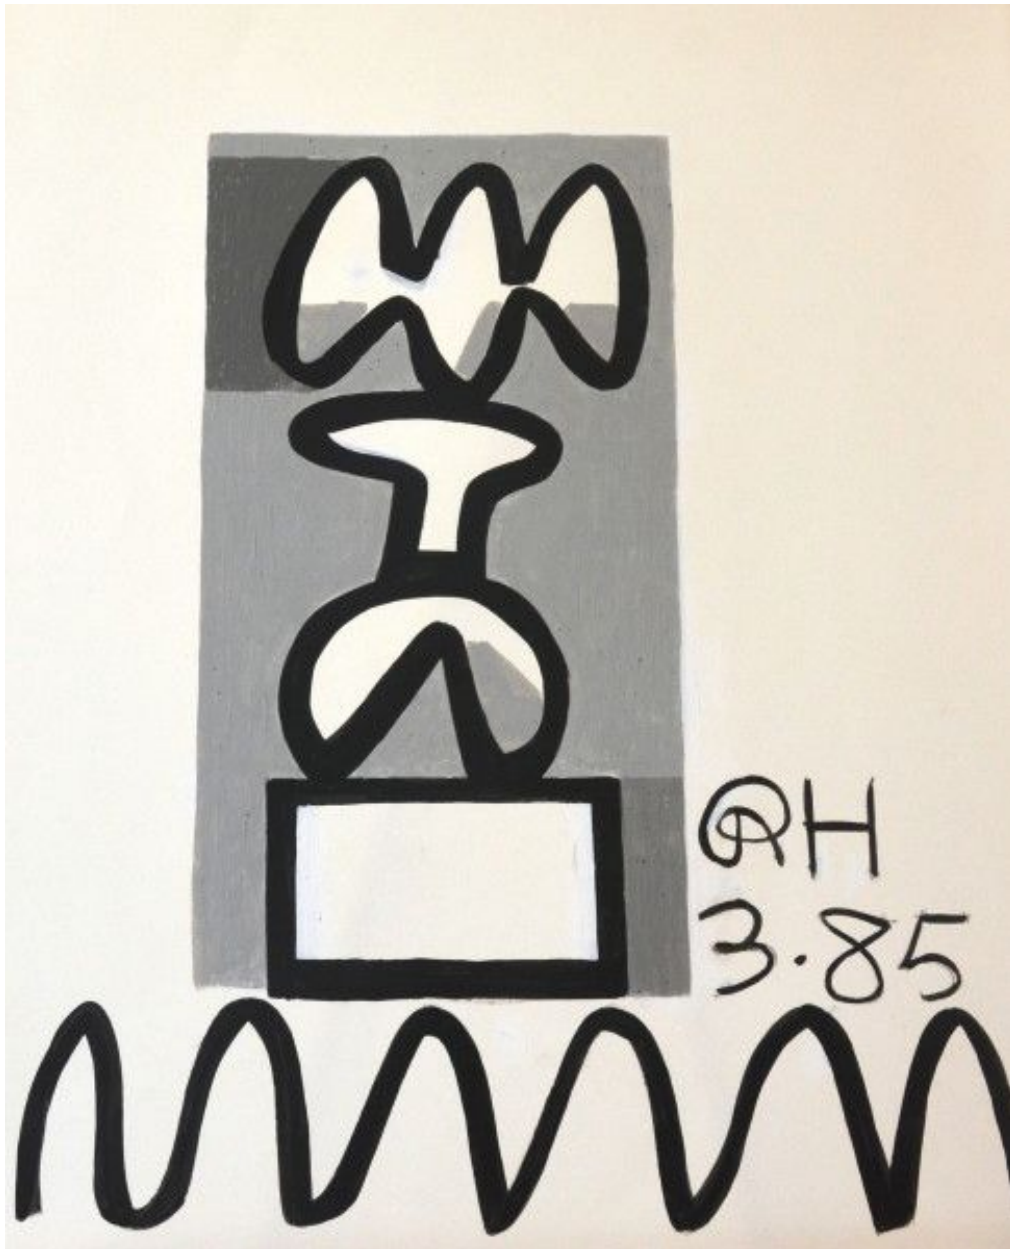

BERRY ■ CAMPBELL

Raymond Hendler, *No. 24, February 1985* | SOLD, 1985
Acrylic on paper, 25 x 20 in. (63.5 x 50.8 cm)
HEN-00144