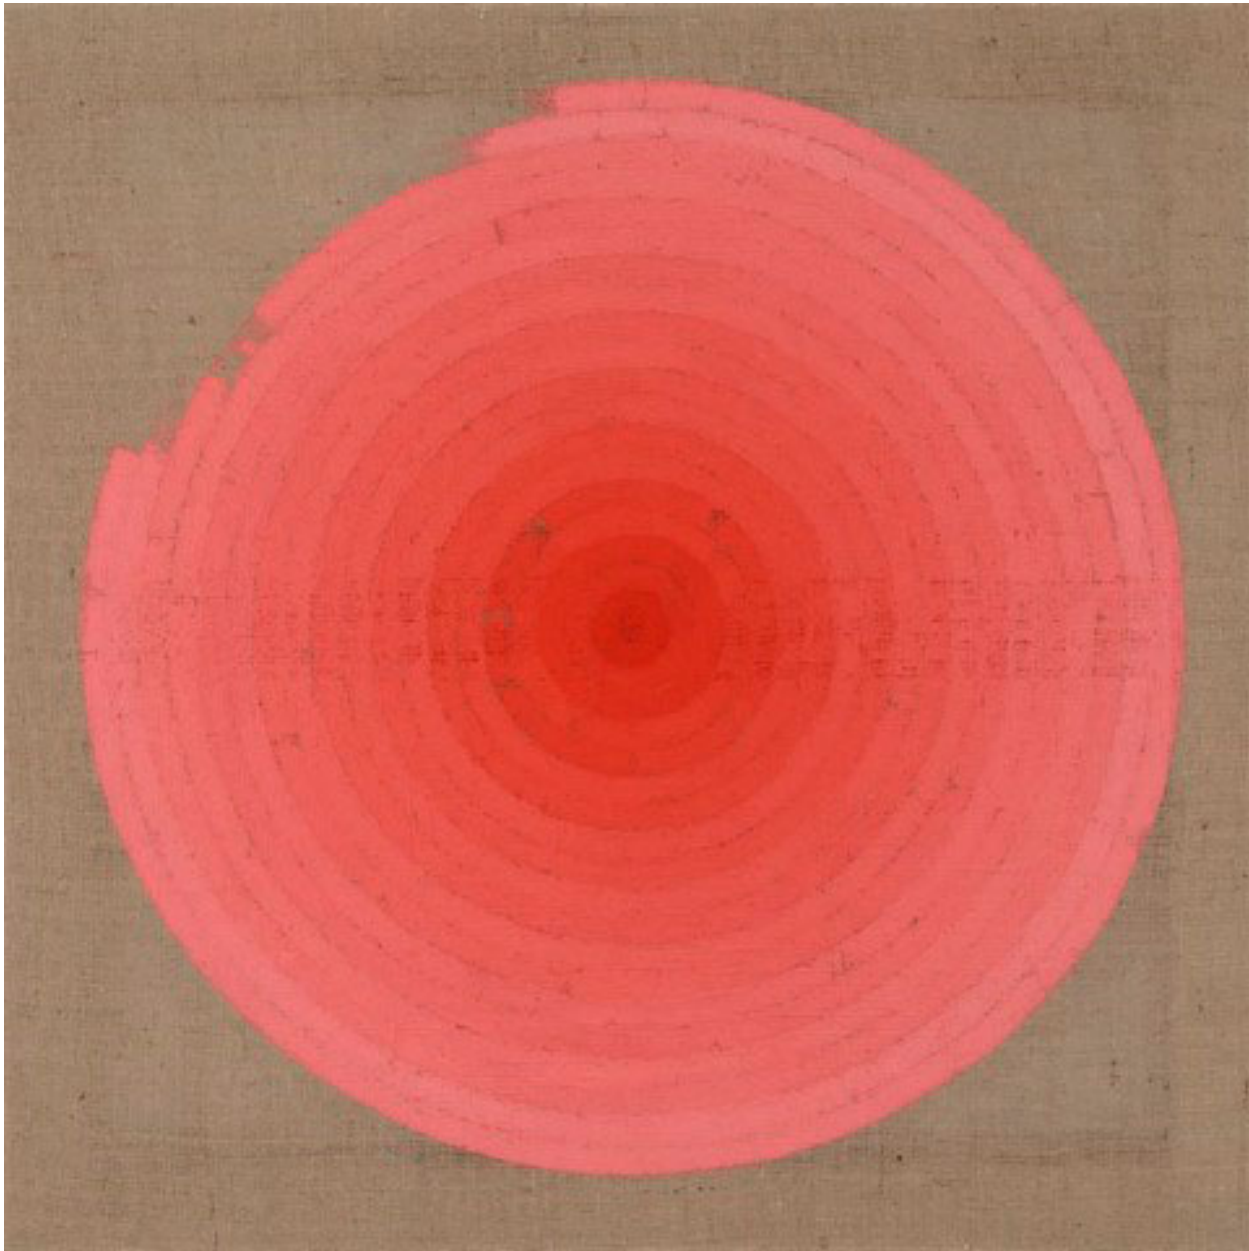

BERRY ■ CAMPBELL

Eric Dever, *NSTW 6* / *SOLD*, 2014
Oil on burlap, 36 x 36 in. (91.4 x 91.4 cm)
DEV-00055