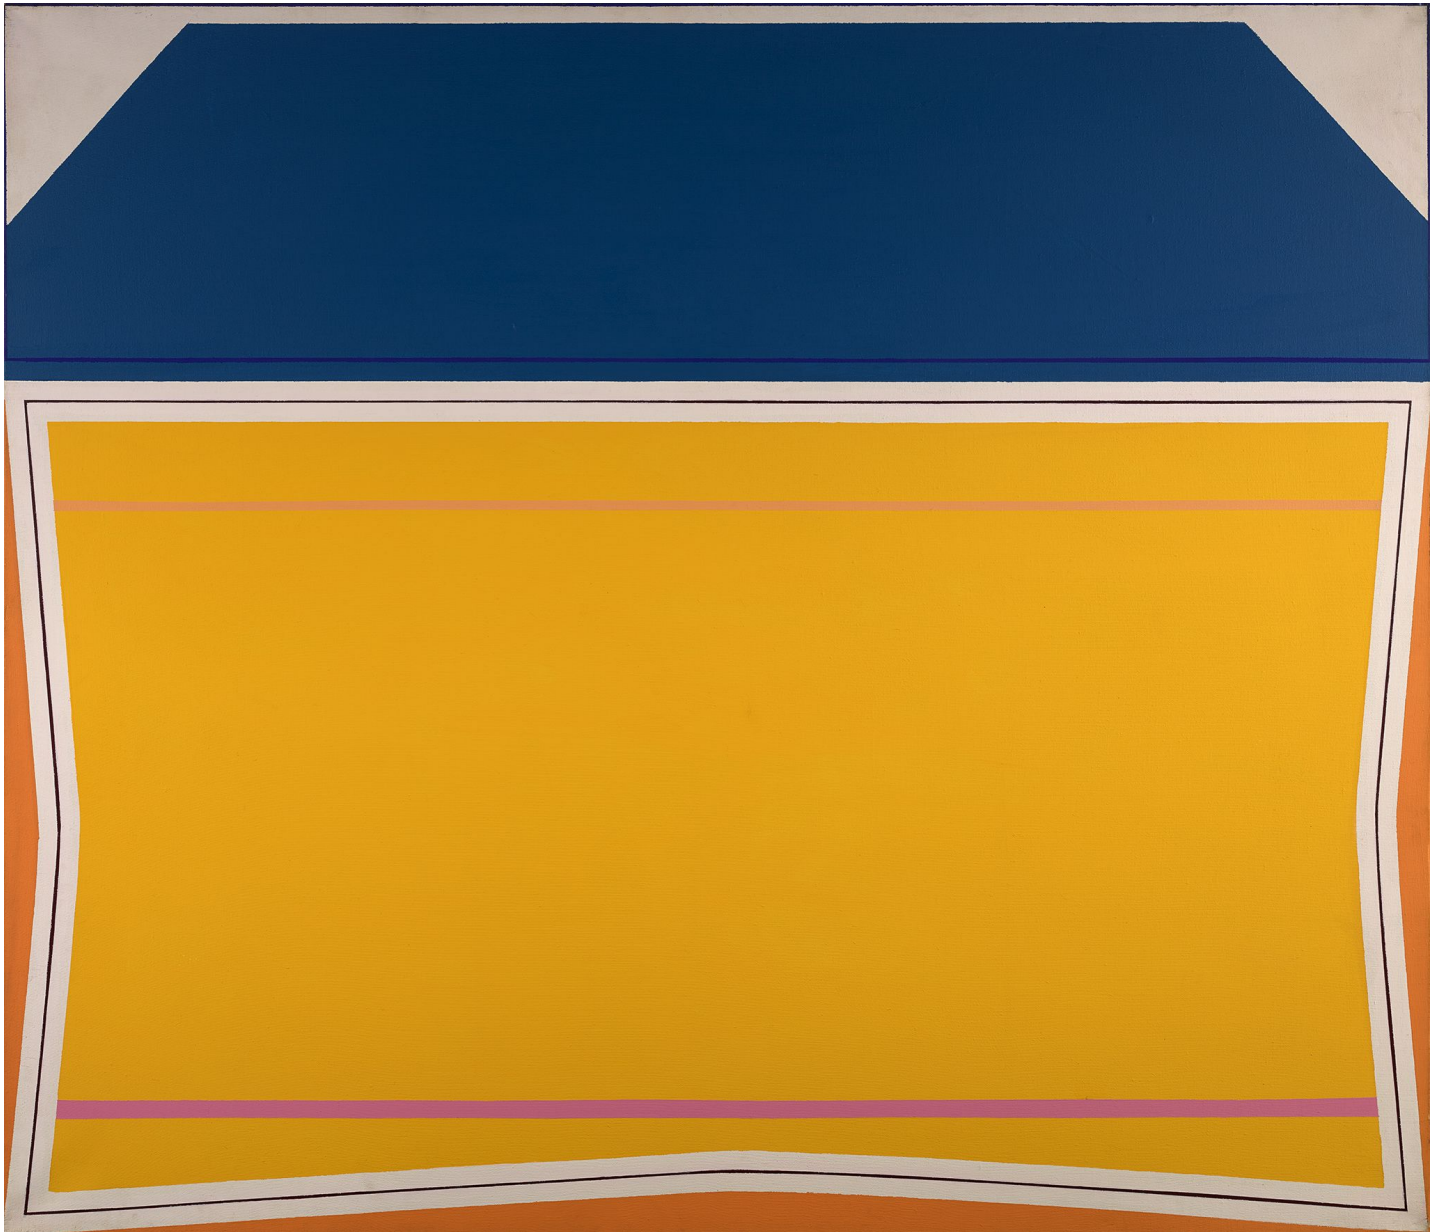

BERRY ■ CAMPBELL

Larry Zox, *Rotation*, 1963-1964
Acrylic on canvas, 52 x 60 in. (132.1 x 152.4 cm)
ZOX-00096