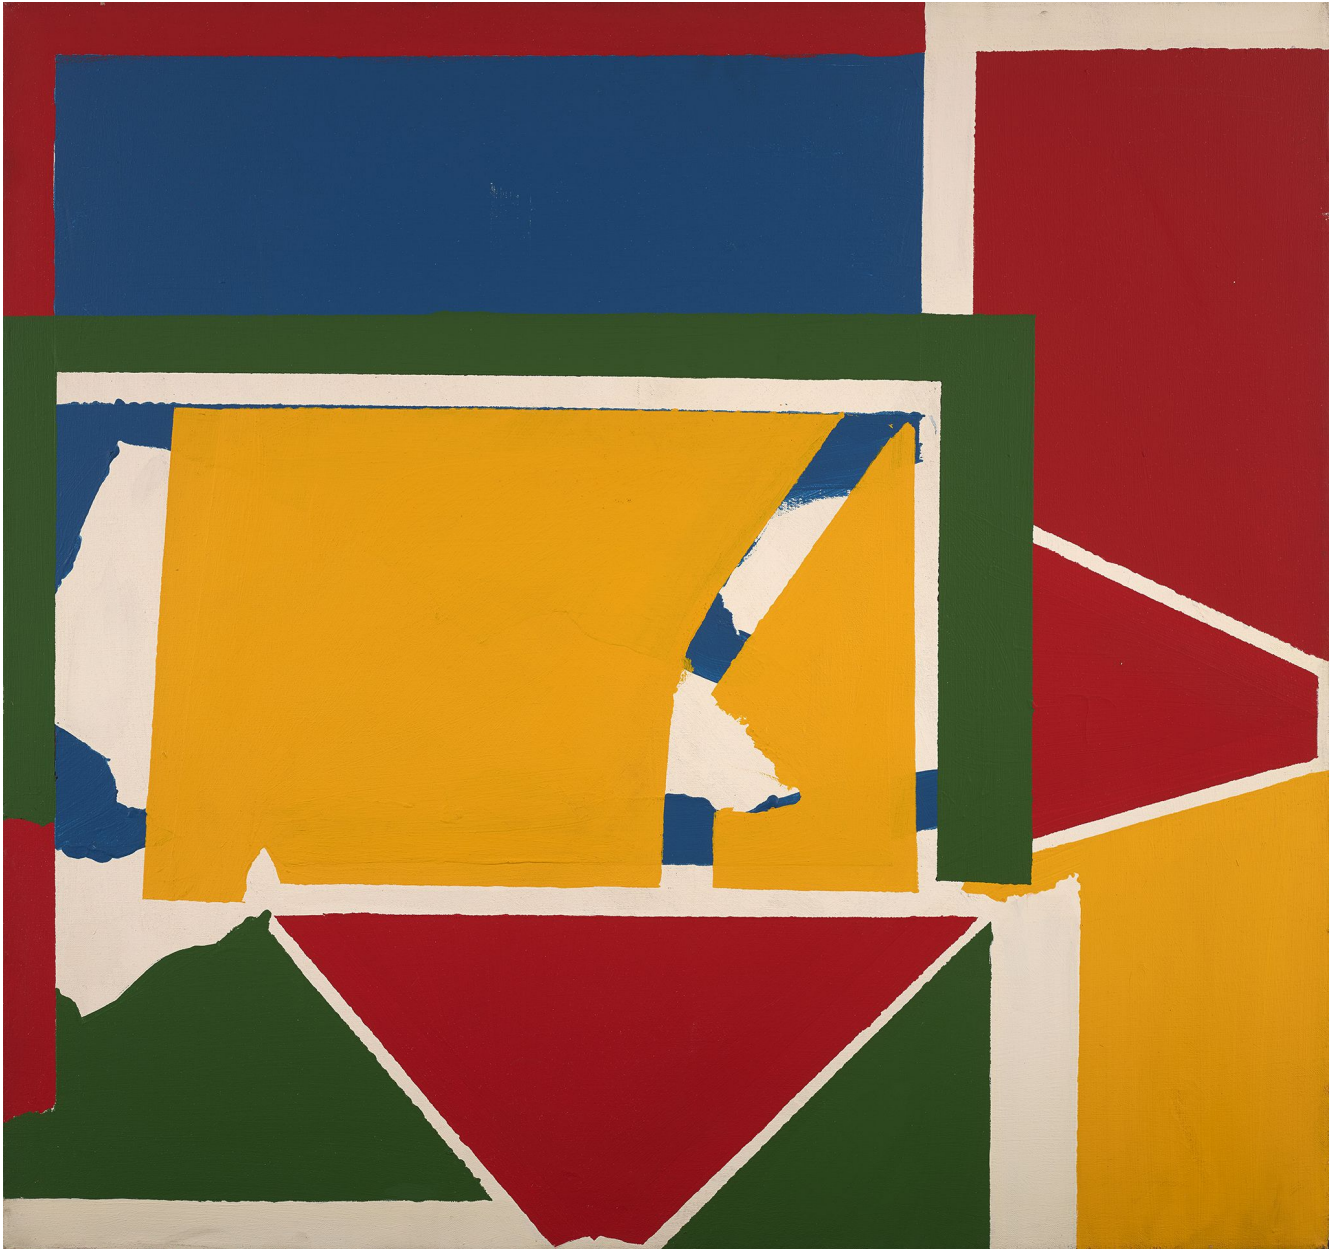

# BERRY ■ CAMPBELL

Larry Zox, *Untitled*, 1963  
Acrylic on canvas, 36 x 38 in. (91.4 x 96.5 cm)  
ZOX-00094