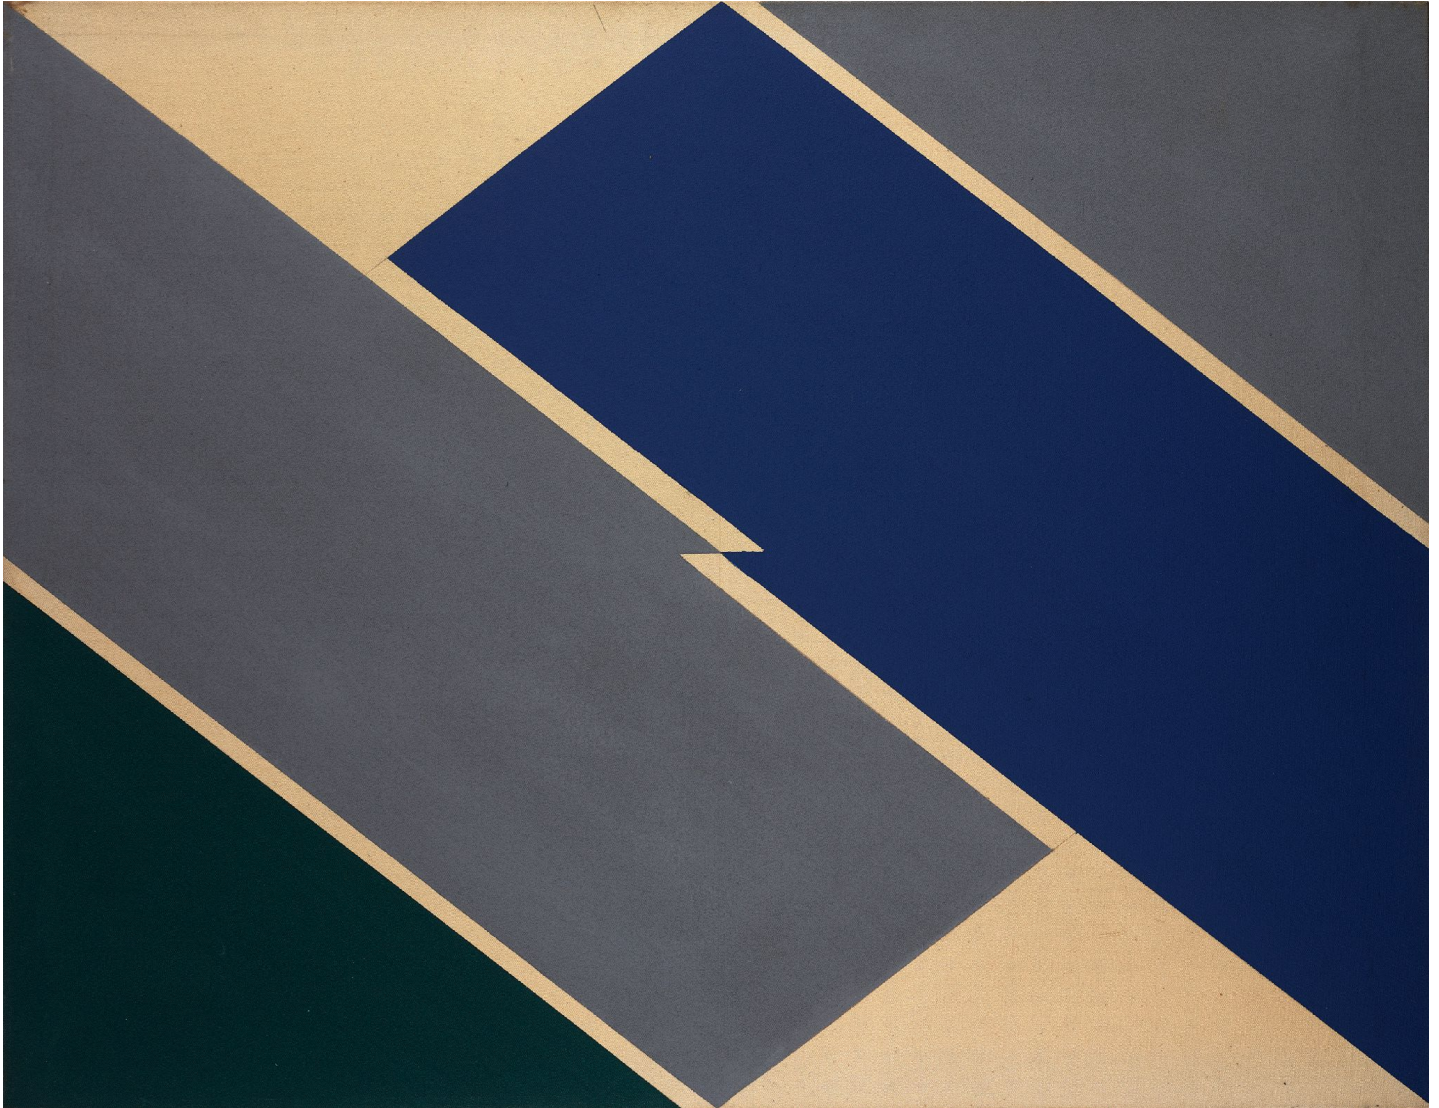

BERRY ■ CAMPBELL

Larry Zox, *Untitled*, c. 1965
Acrylic on canvas, 35 x 45 in. (88.9 x 114.3 cm)
ZOX-00095