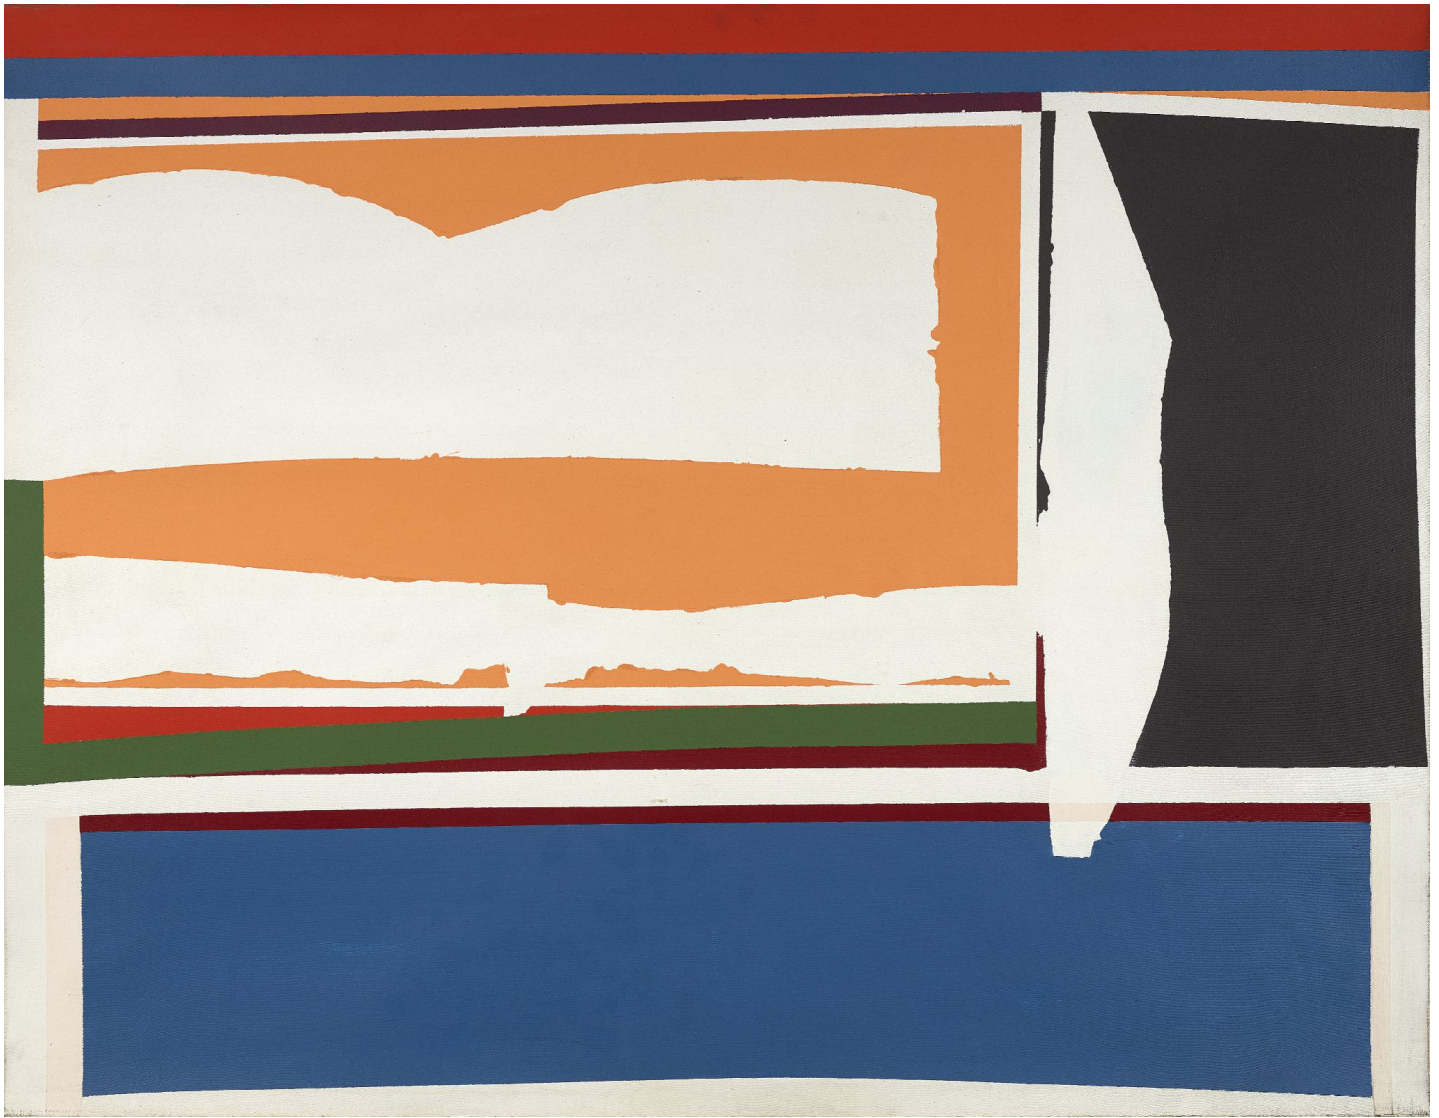

# BERRY ■ CAMPBELL

Larry Zox, *Collage Like*, 1961-62  
Acrylic on canvas, 44 x 56 in. (111.8 x 142.2 cm)  
ZOX-00102