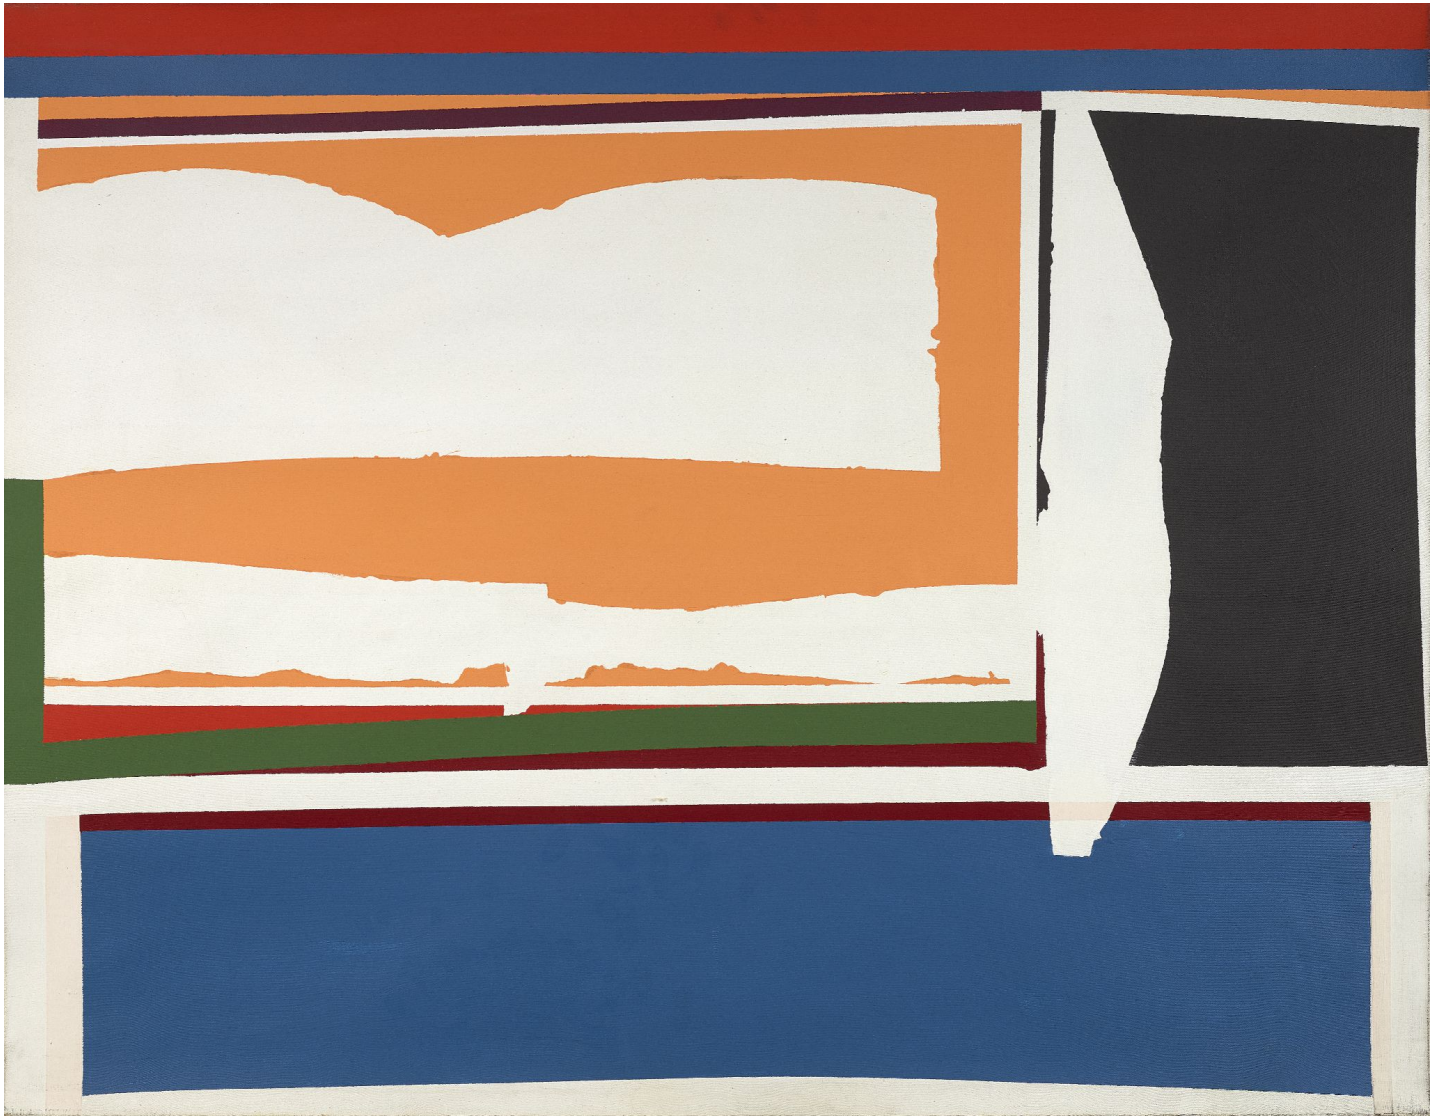

# BERRY ■ CAMPBELL

Larry Zox, *Collage Like*, 1961-62  
Acrylic on canvas, 44 x 56 in. (111.8 x 142.2 cm)  
ZOX-00102