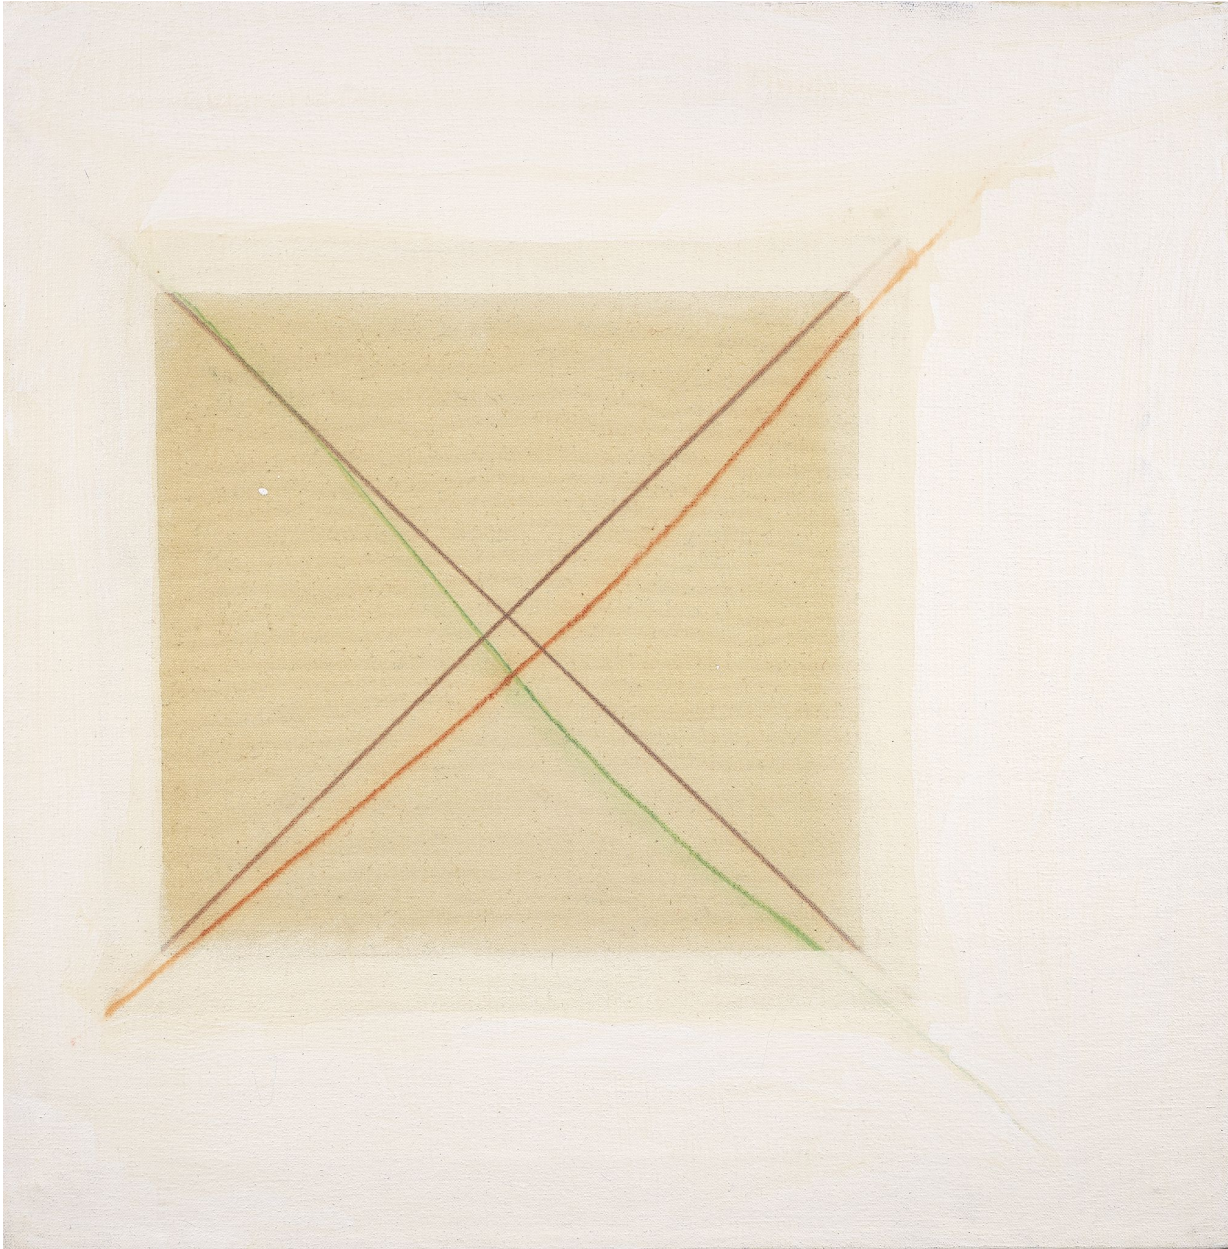

BERRY ■ CAMPBELL

Ann Purcell, *White Space Series #5*, 1976
Acrylic on canvas, 24 x 24 in. (61 x 61 cm)
PUR-00103