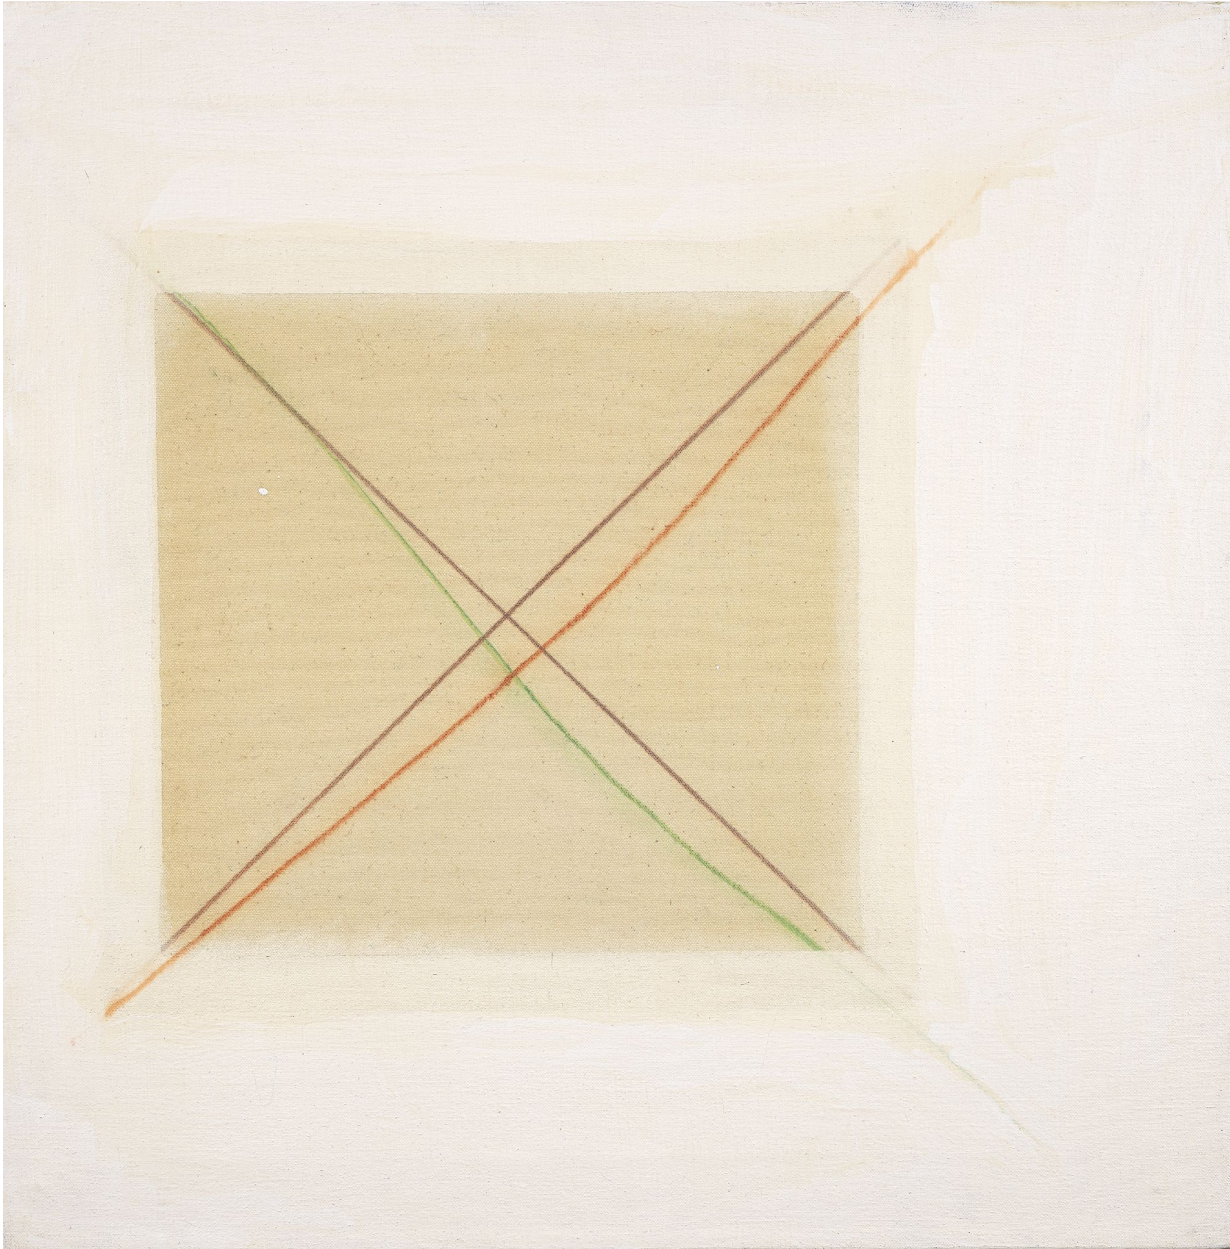

BERRY ■ CAMPBELL

Ann Purcell, *White Space Series #5* | SOLD, 1976
Acrylic on canvas, 24 x 24 in. (61 x 61 cm)
PUR-00103