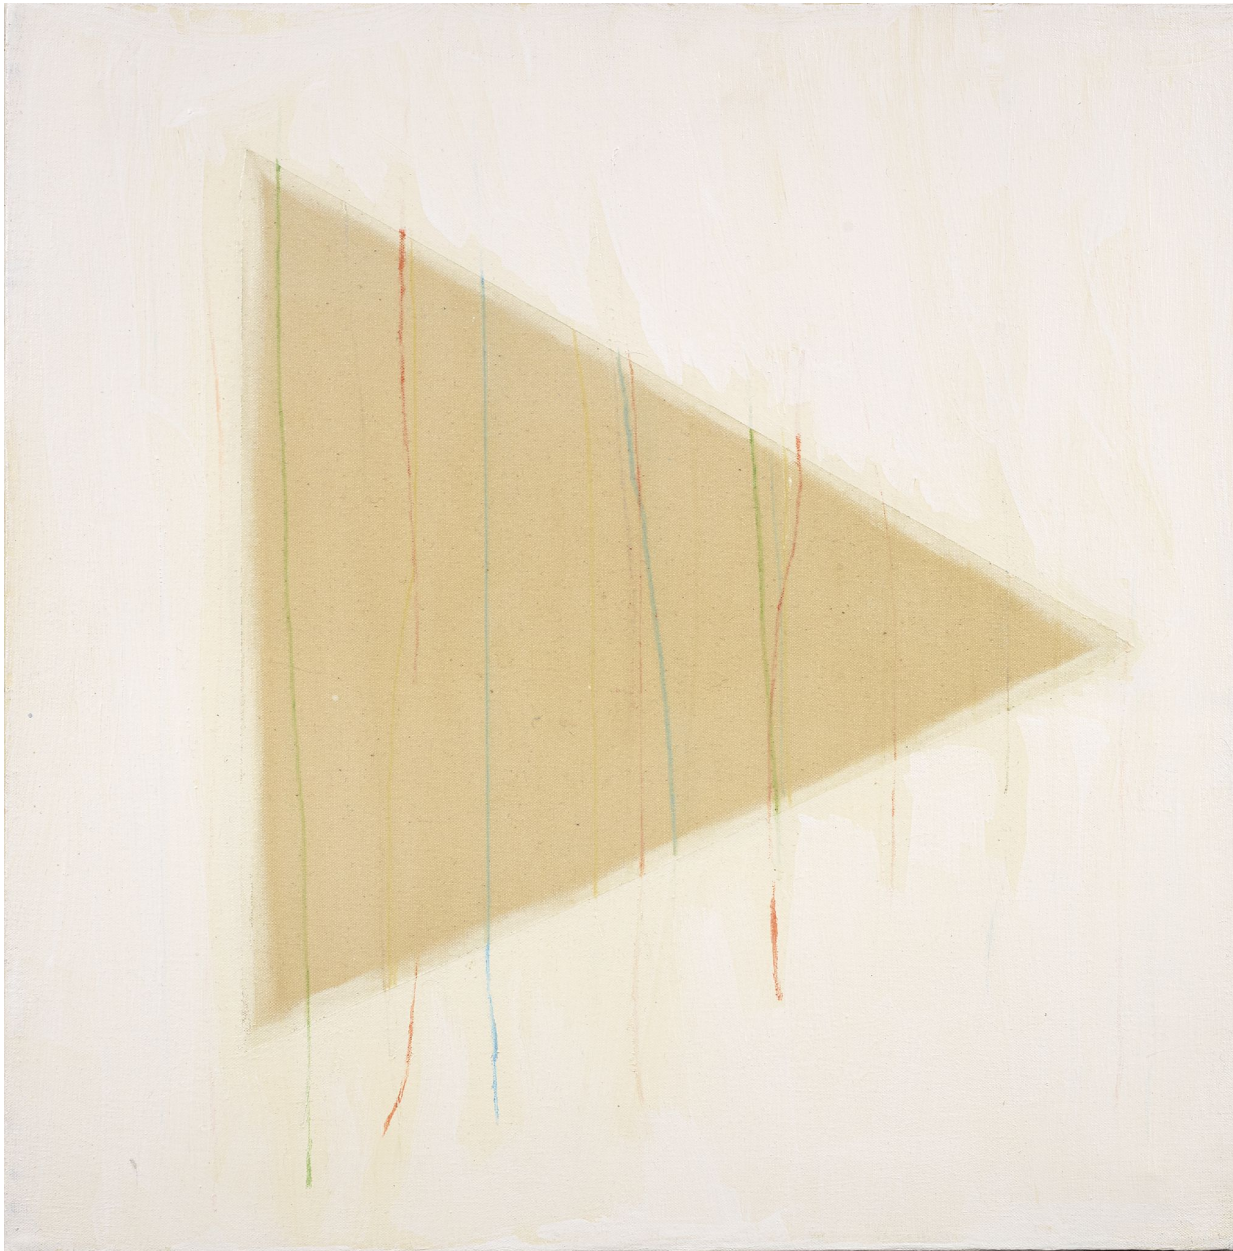

BERRY ■ CAMPBELL

Ann Purcell, *White Space Series #4*, 1976
Acrylic on canvas, 24 x 24 in. (61 x 61 cm)
PUR-00102