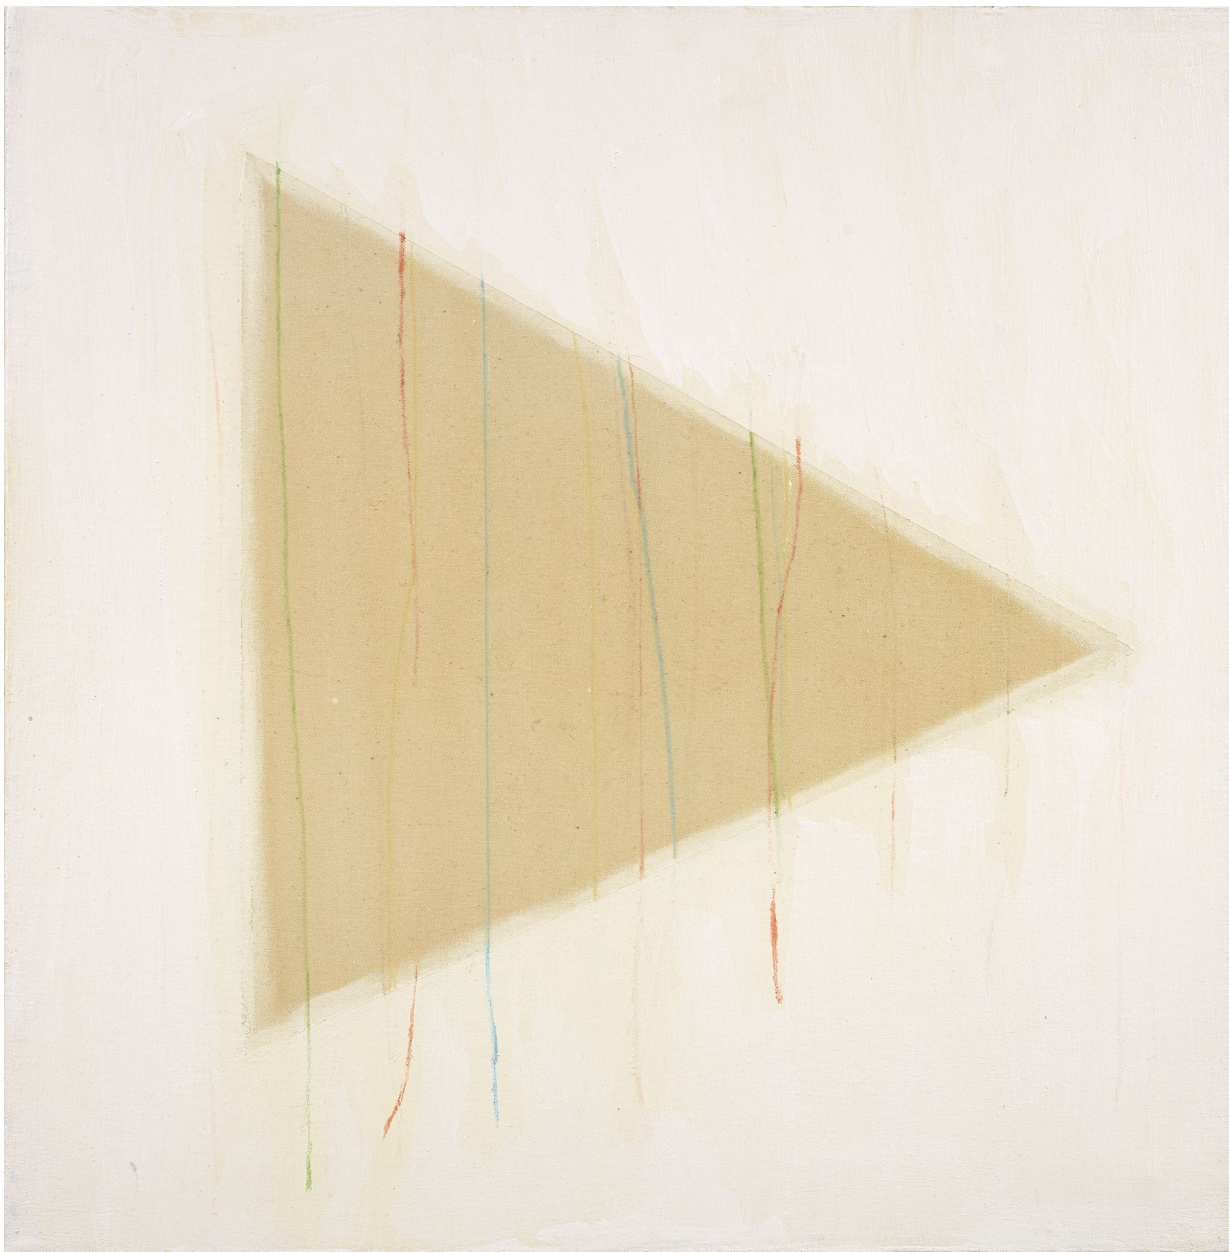

# BERRY ■ CAMPBELL

Ann Purcell, *White Space Series #4*, 1976  
Acrylic on canvas, 24 x 24 in. (61 x 61 cm)  
PUR-00102