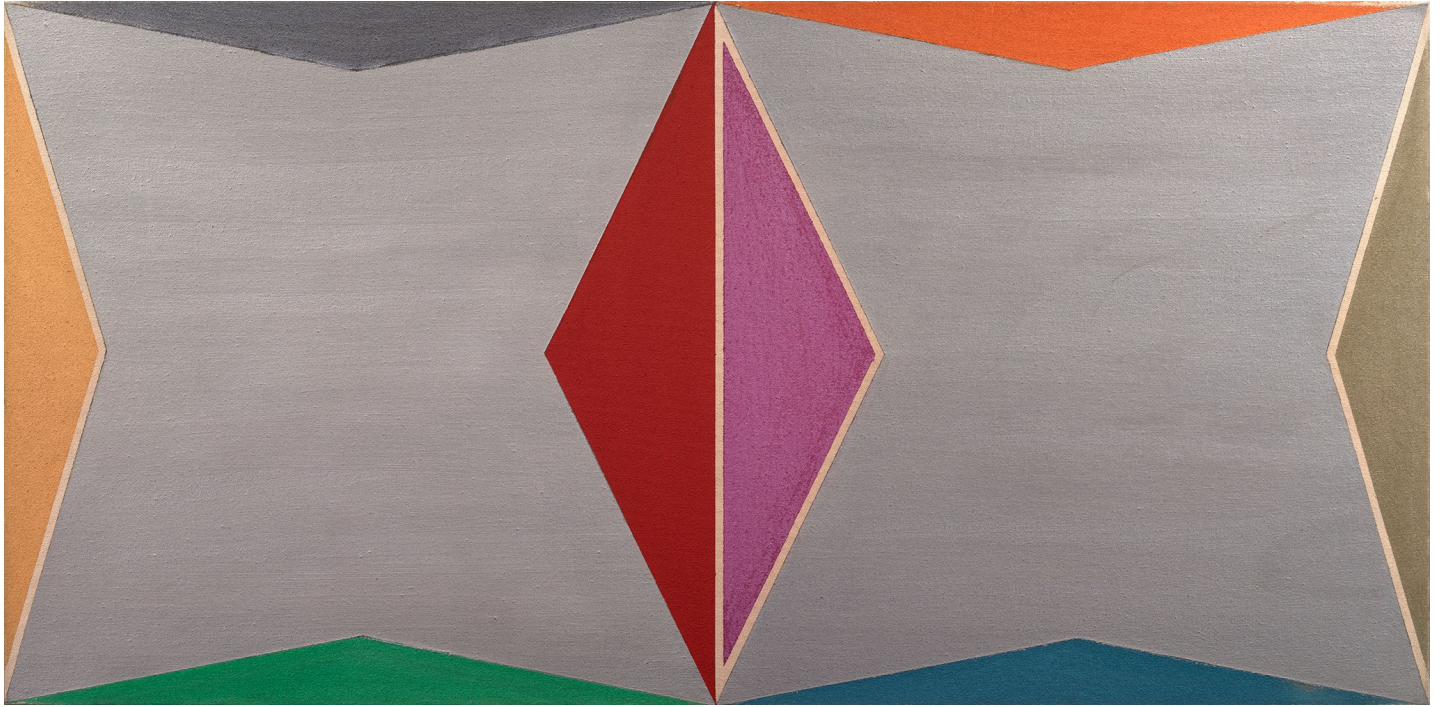

# BERRY ■ CAMPBELL

Larry Zox, *Double Gemini*, 1969  
Acrylic on canvas, 20 x 40 in. (50.8 x 101.6 cm)  
ZOX-00092