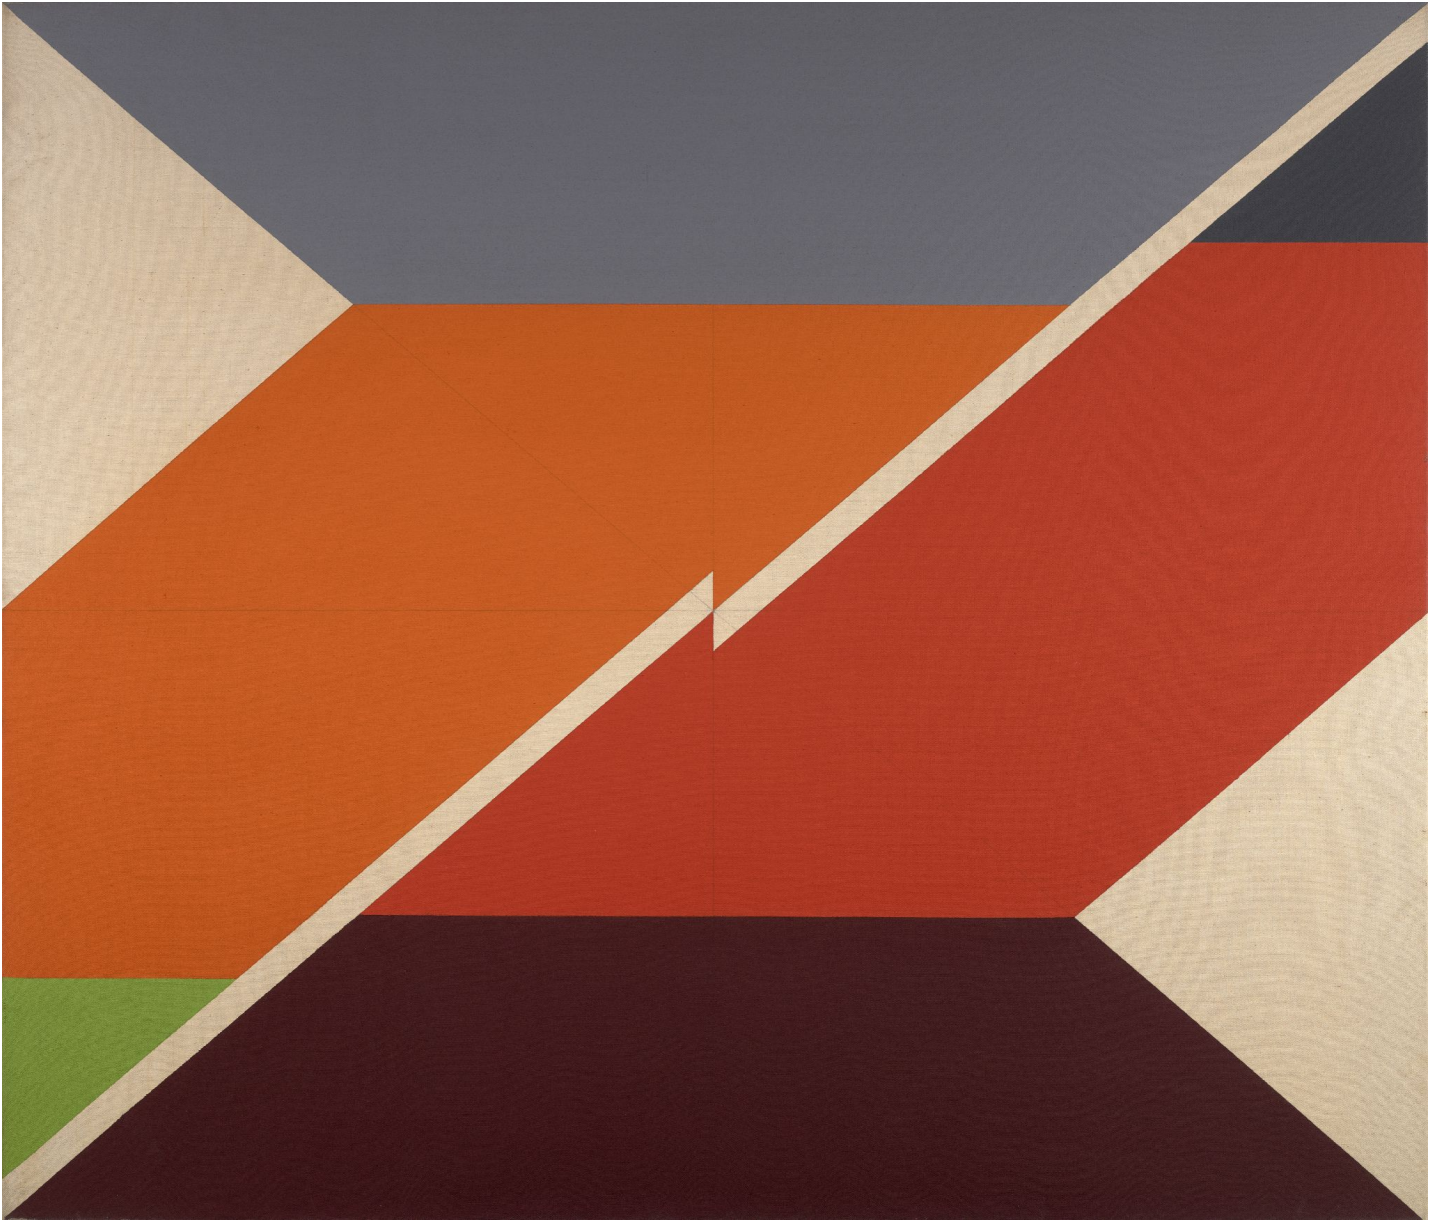

# BERRY ■ CAMPBELL

Larry Zox, *Diagonal II*, 1965  
Acrylic on canvas, 60 x 70 in. (152.4 x 177.8 cm)  
ZOX-00097