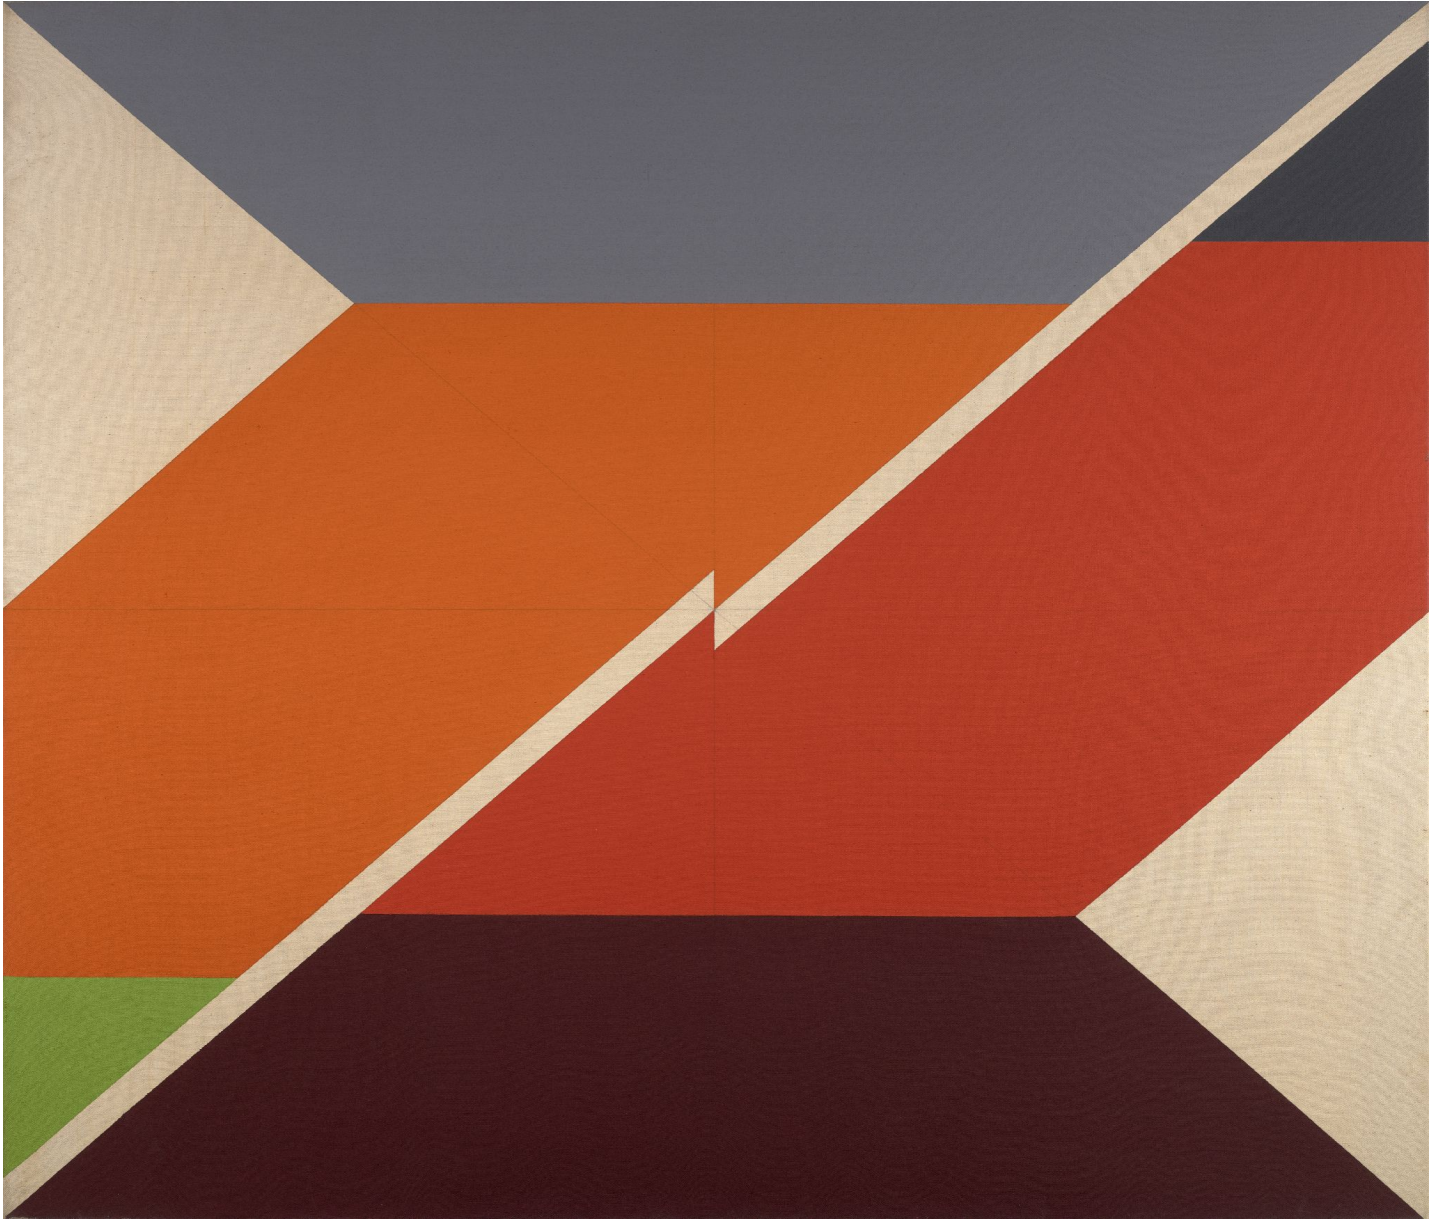

BERRY ■ CAMPBELL

Larry Zox, *Diagonal II*, 1965
Acrylic on canvas, 60 x 70 in. (152.4 x 177.8 cm)
ZOX-00097