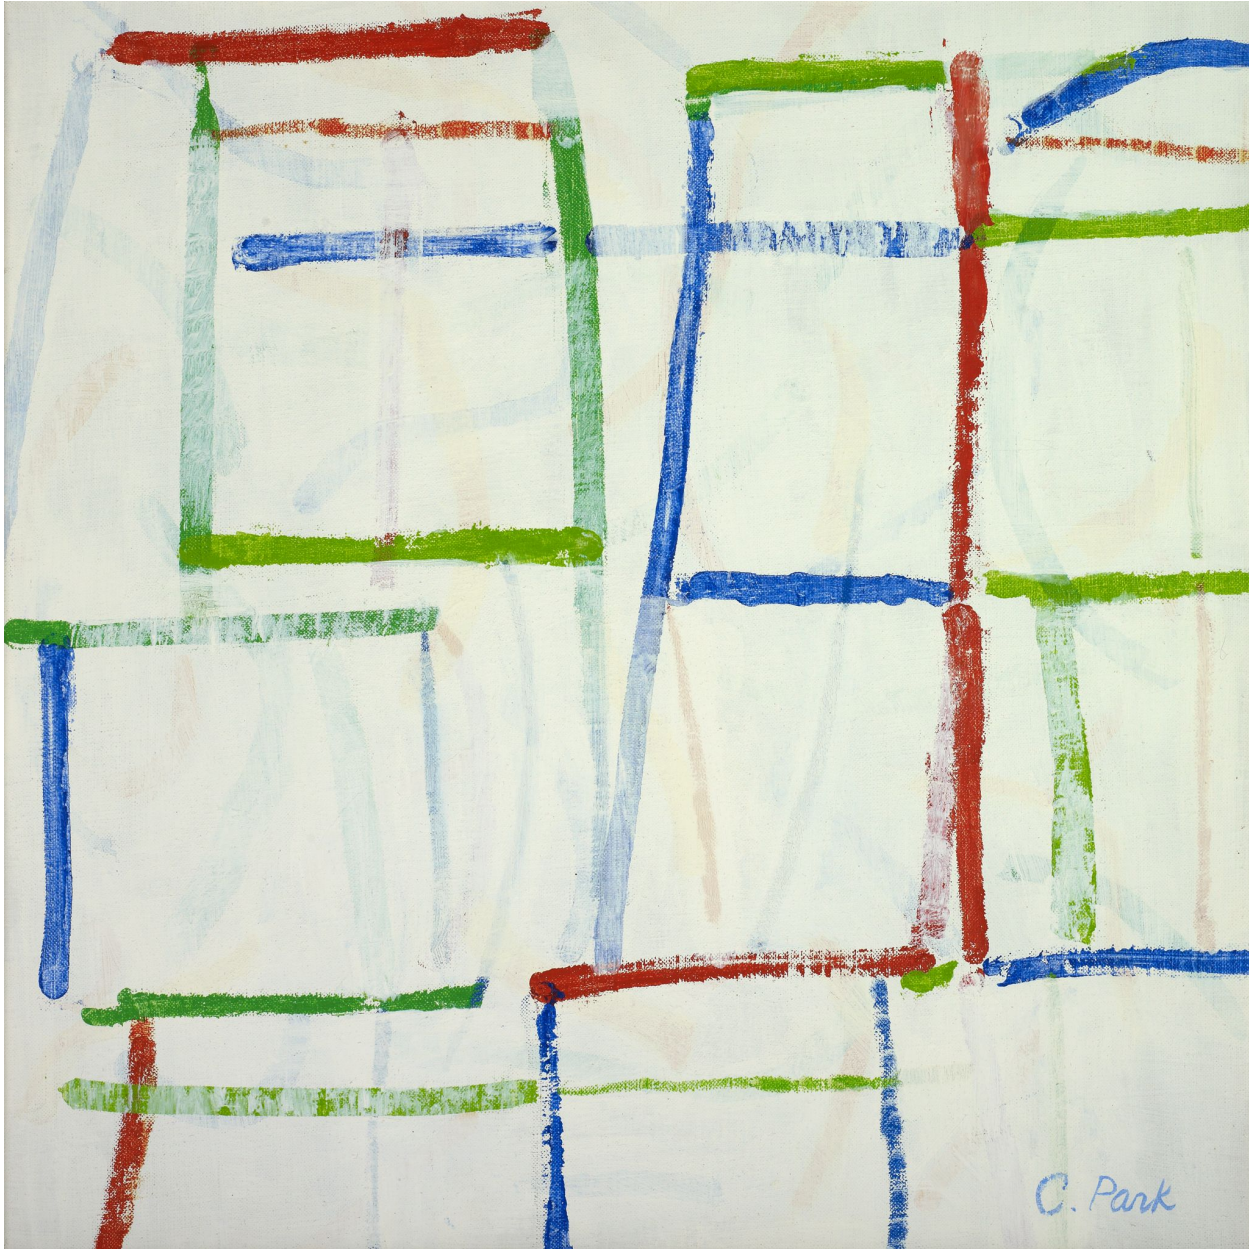

# BERRY ■ CAMPBELL

Charlotte Park, *Porfira*, 1981  
Acrylic on canvas, 14 x 14 in. (35.6 x 35.6 cm)  
PAR-00088