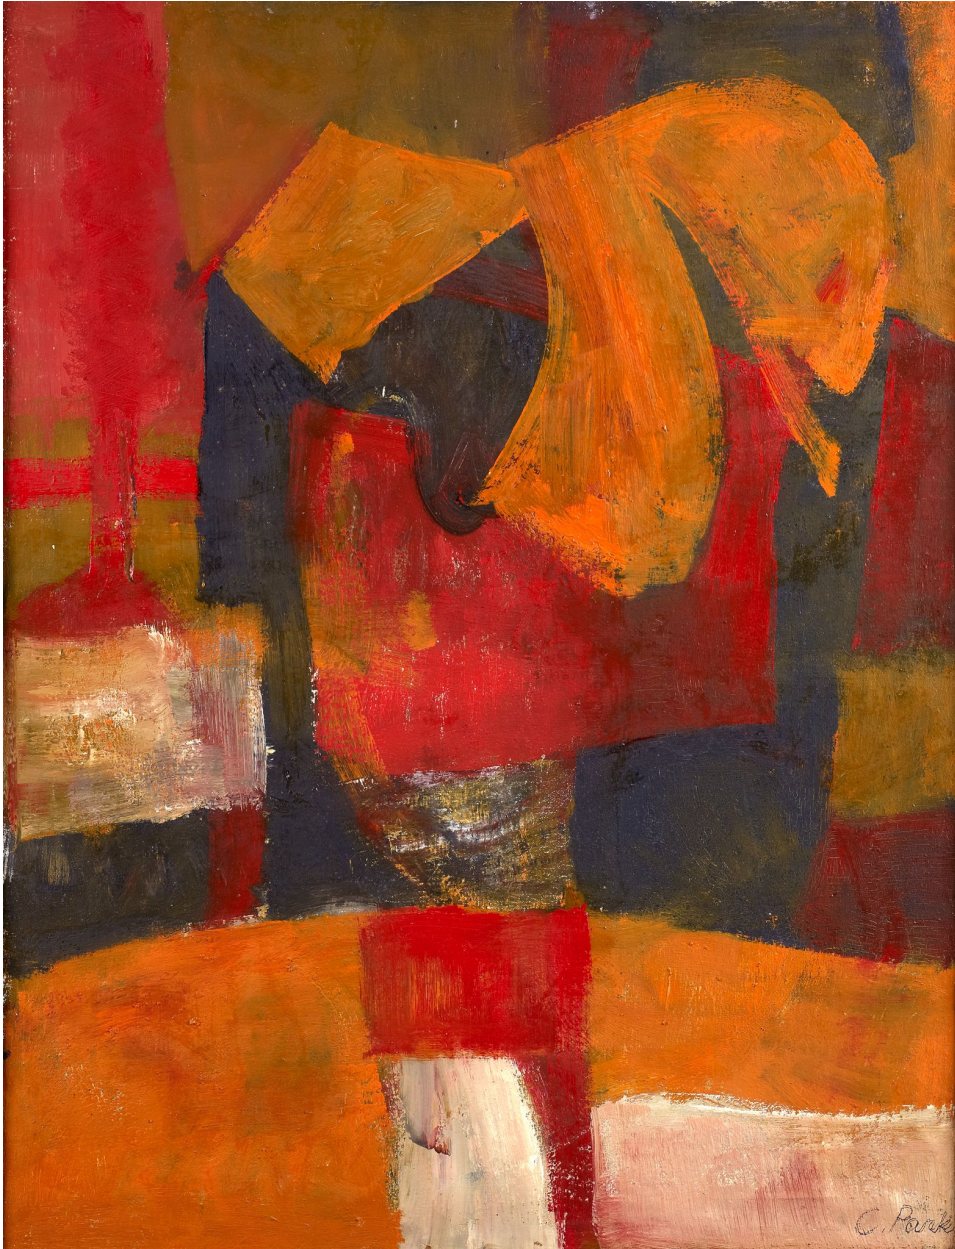

BERRY ■ CAMPBELL

Charlotte Park, *Untitled | SOLD*, c. 1950
Oil on canvas, 36 1/2 x 28 in. (92.7 x 71.1 cm)
PAR-00047