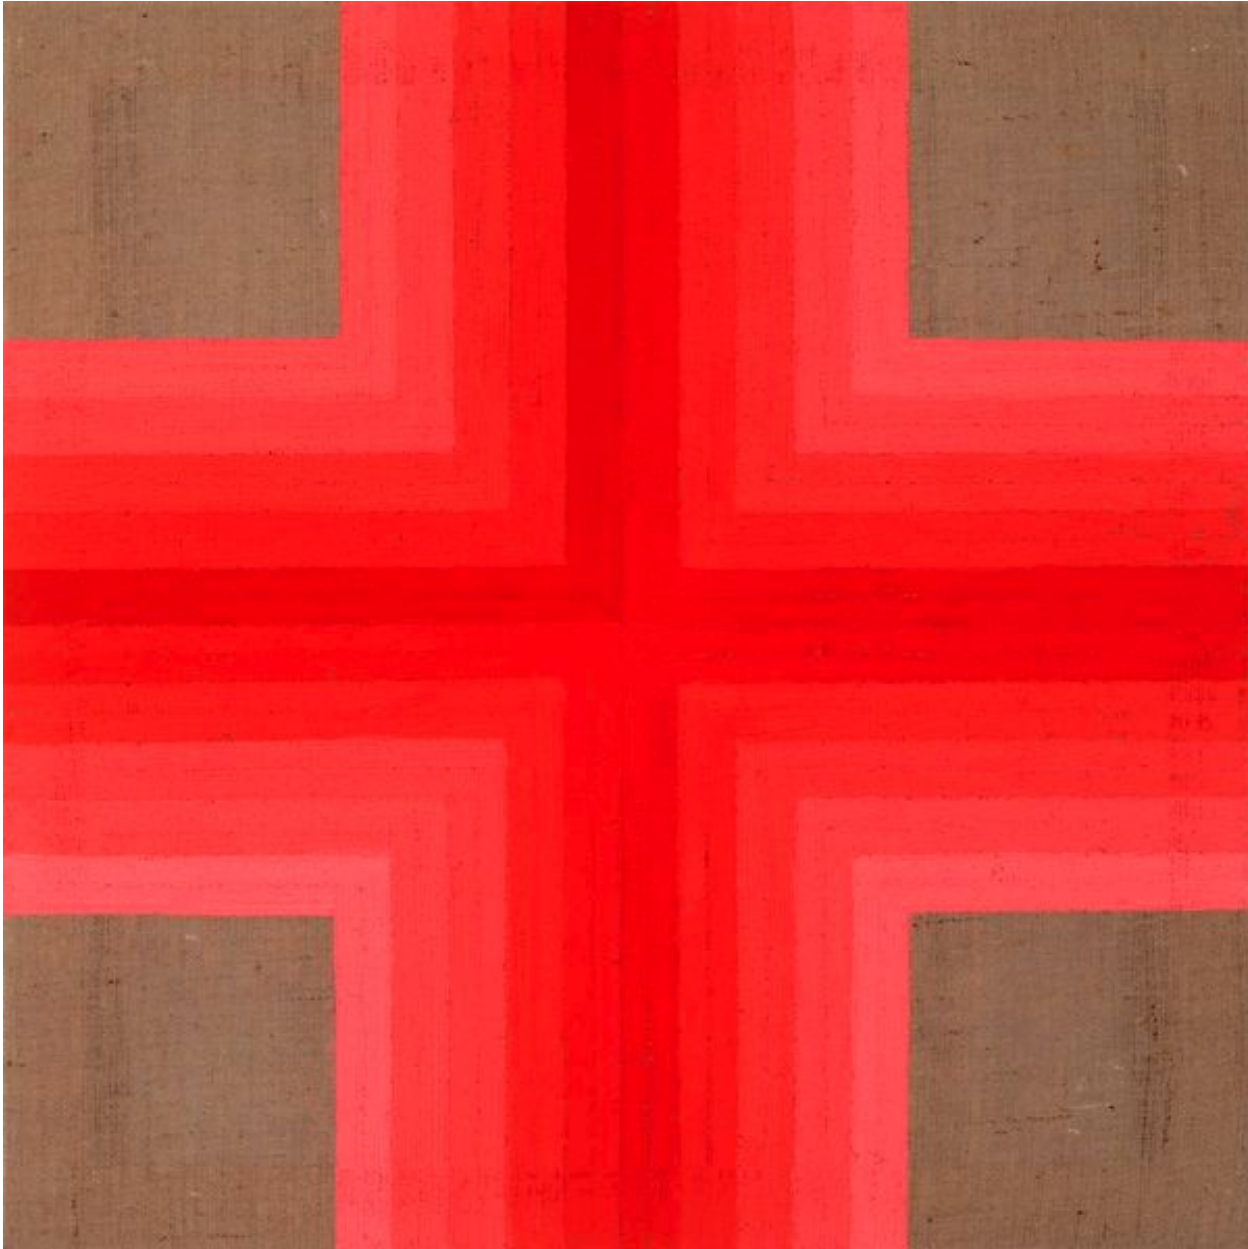

BERRY ■ CAMPBELL

Eric Dever, *NSTW 7 | SOLD*, 2012
Oil on burlap, 36 x 36 in. (91.4 x 91.4 cm)
DEV-00005