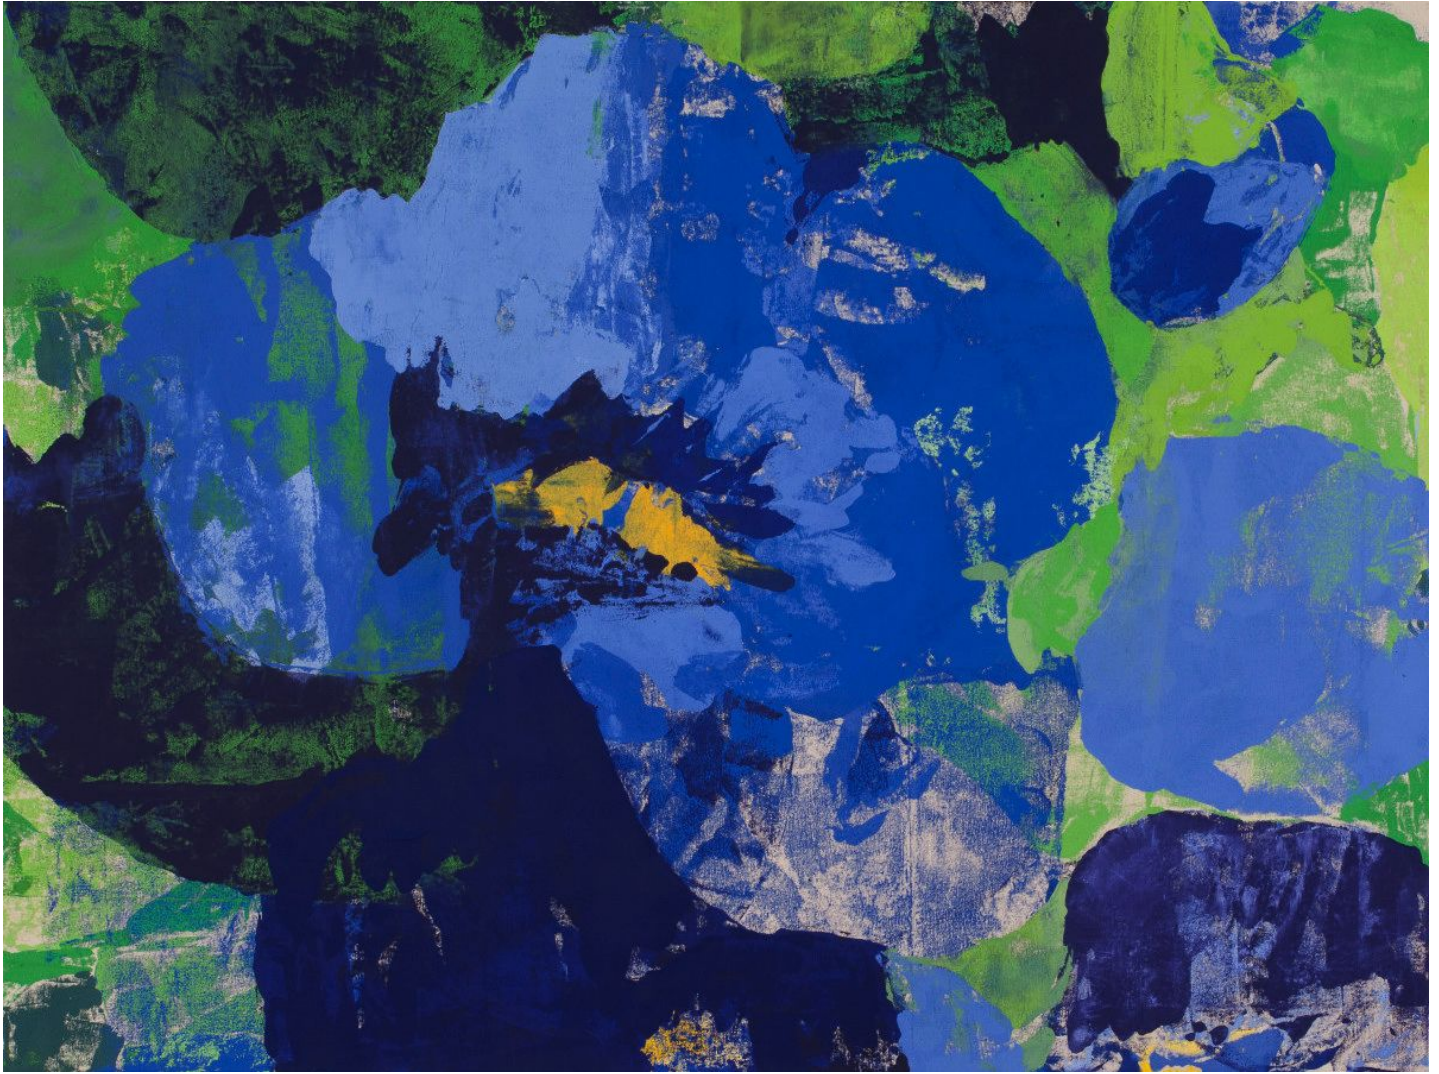

BERRY ■ CAMPBELL

Eric Dever, *October 12th* | *SOLD*, 2016
Oil on canvas, 48 x 60 in. (121.9 x 152.4 cm)
DEV-00079