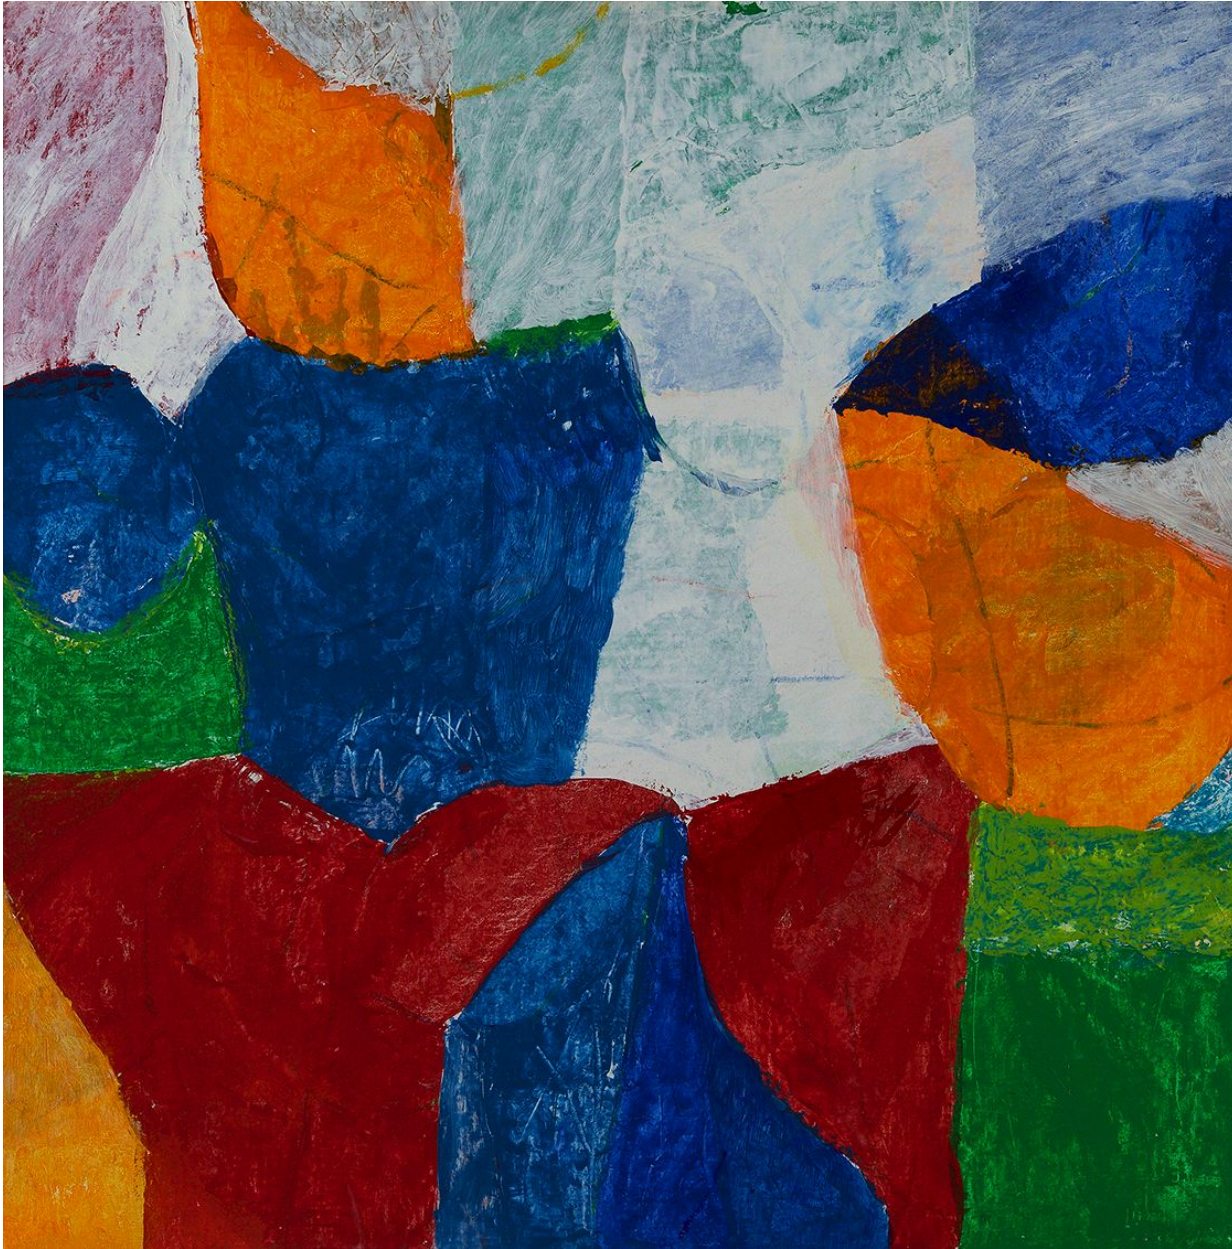

BERRY ■ CAMPBELL

Charlotte Park, *Untitled*, c. 1985
Acrylic and oil crayon on canvas, 26 x 26 in. (66 x 66 cm)
PAR-00135