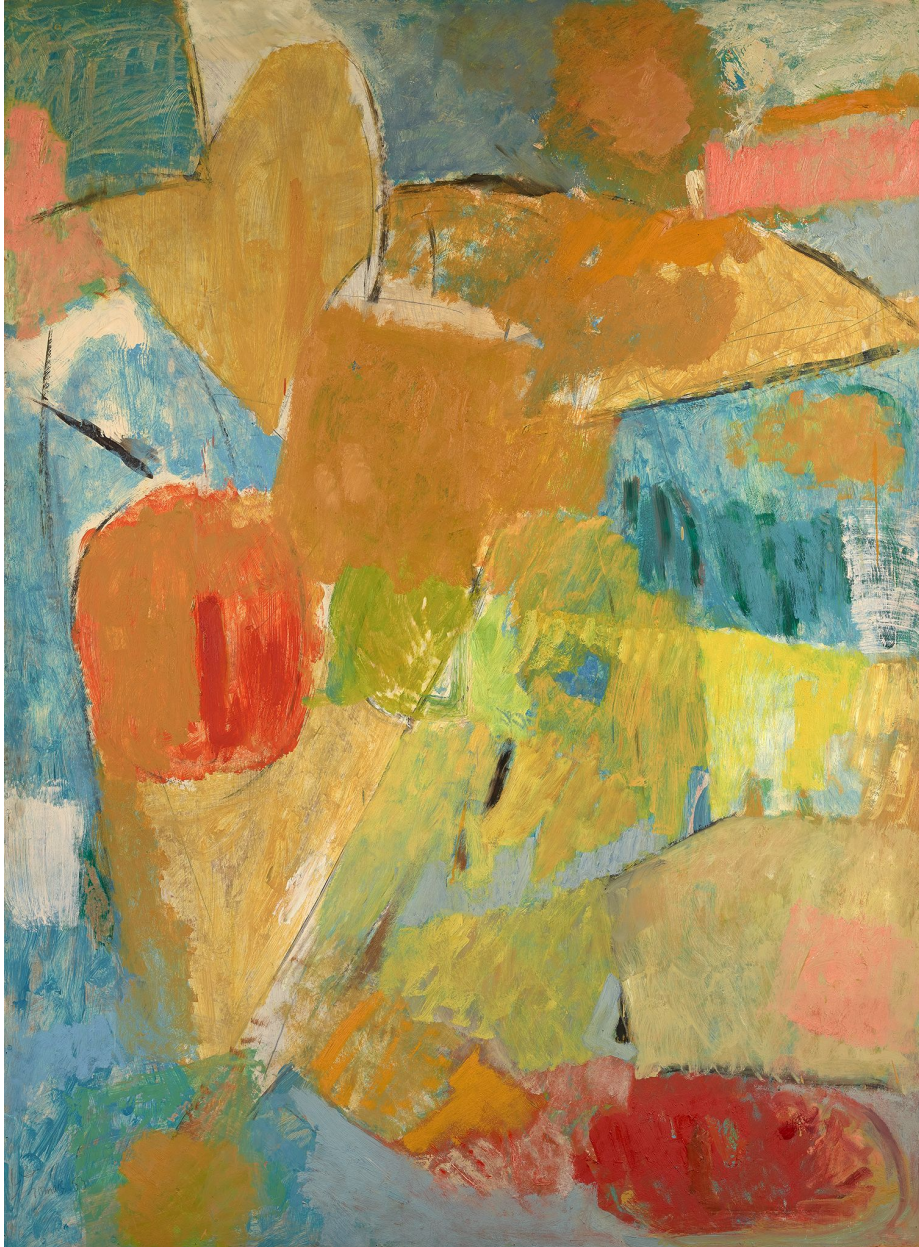

BERRY ■ CAMPBELL

Yvonne Thomas, *Summer Day II* | *SOLD*, 1952
Oil on canvas, 48 x 64 in. (121.9 x 162.6 cm)
THO-00005