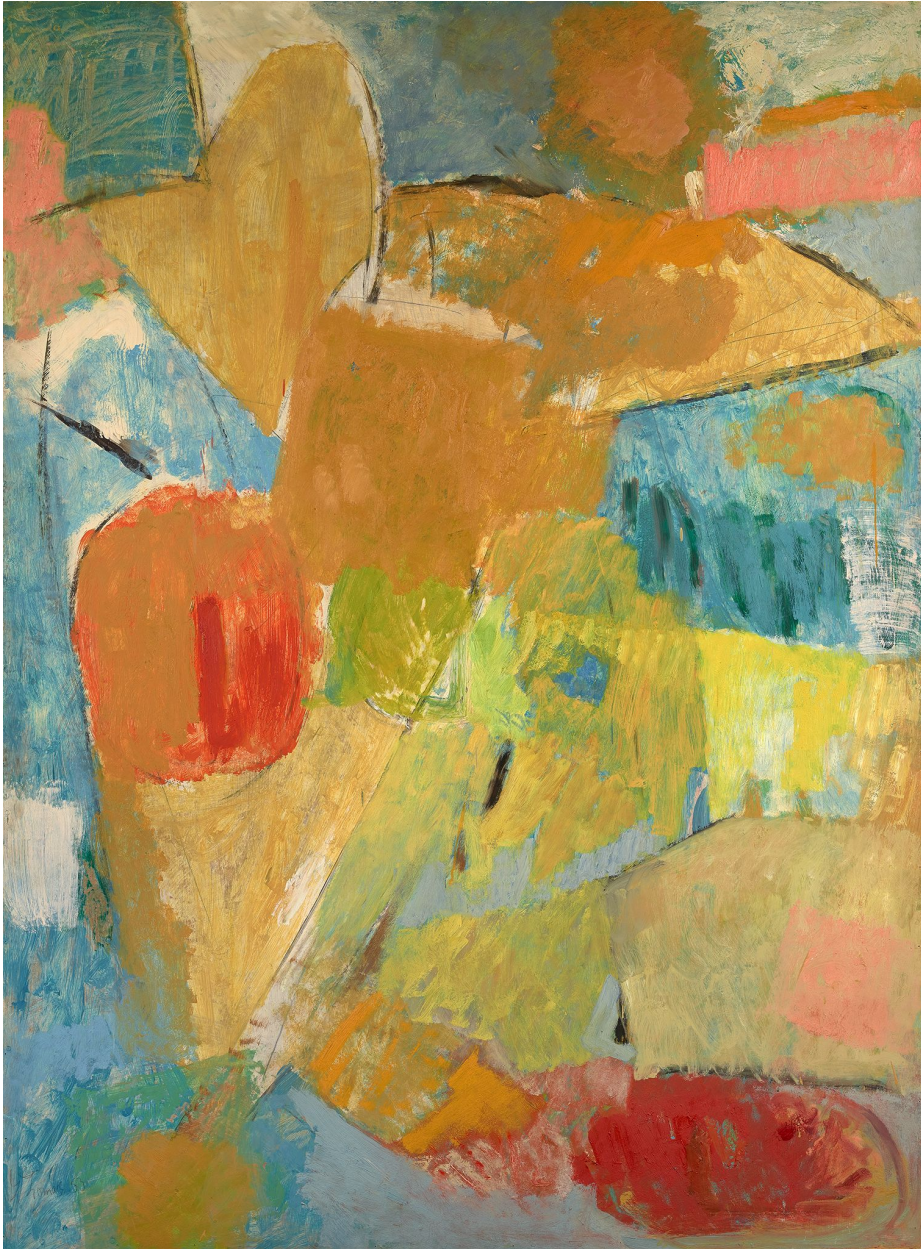

BERRY ■ CAMPBELL

Yvonne Thomas, *Summer Day II* | SOLD, 1952
Oil on canvas, 48 x 64 in. (121.9 x 162.6 cm)
THO-00005