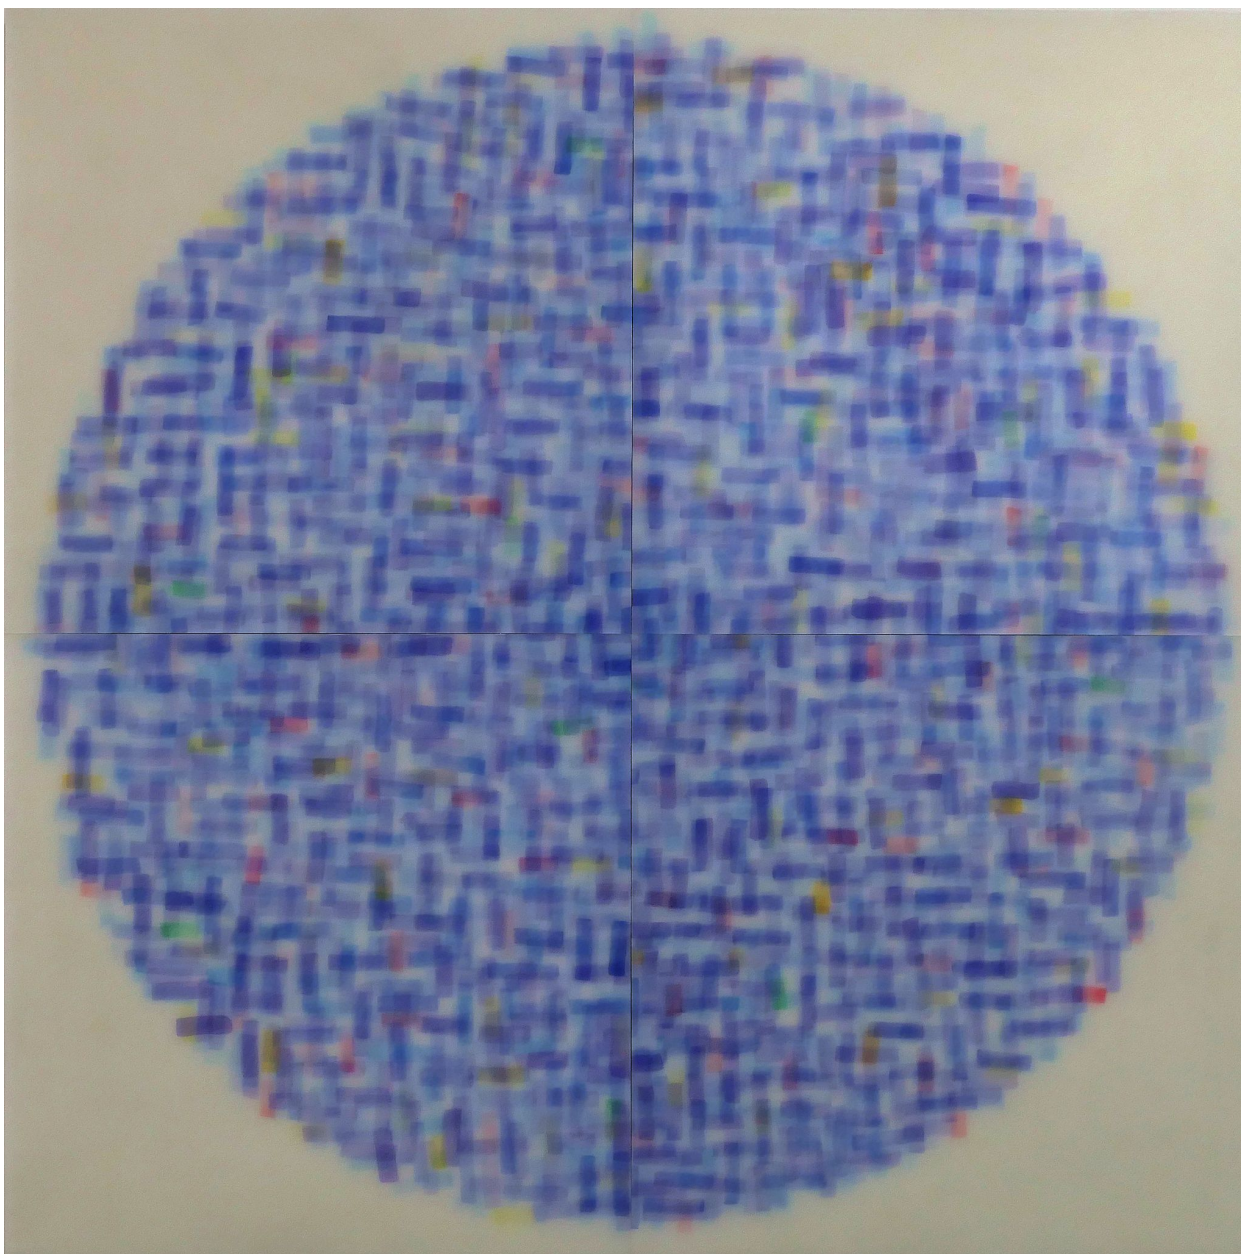

# BERRY ■ CAMPBELL

Mike Solomon, *Point* | *SOLD*, 2017

Watercolor on papers infused in resin on four panels, 70 1/2 x 70 1/2 in. (179.1 x 179.1 cm)

MSOL-00074