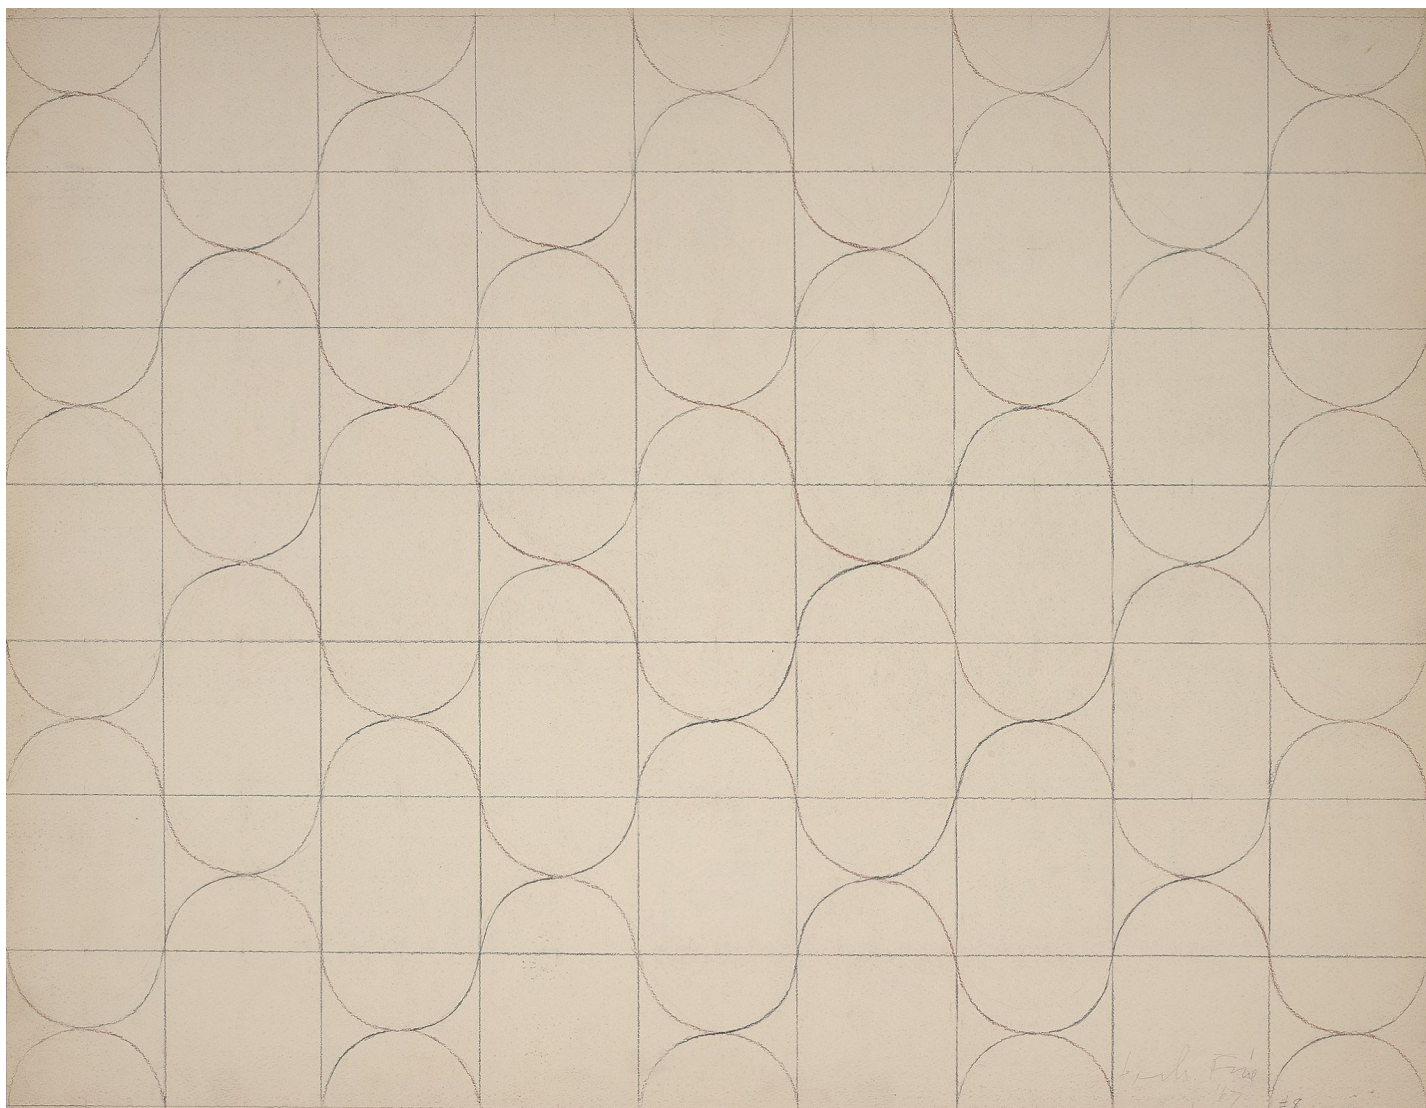

# BERRY ■ CAMPBELL

Perle Fine, *Untitled #8* | SOLD, 1967

Black and brown pencil on paper, 22 x 28 in. (55.9 x 71.1 cm)

FIN-00008