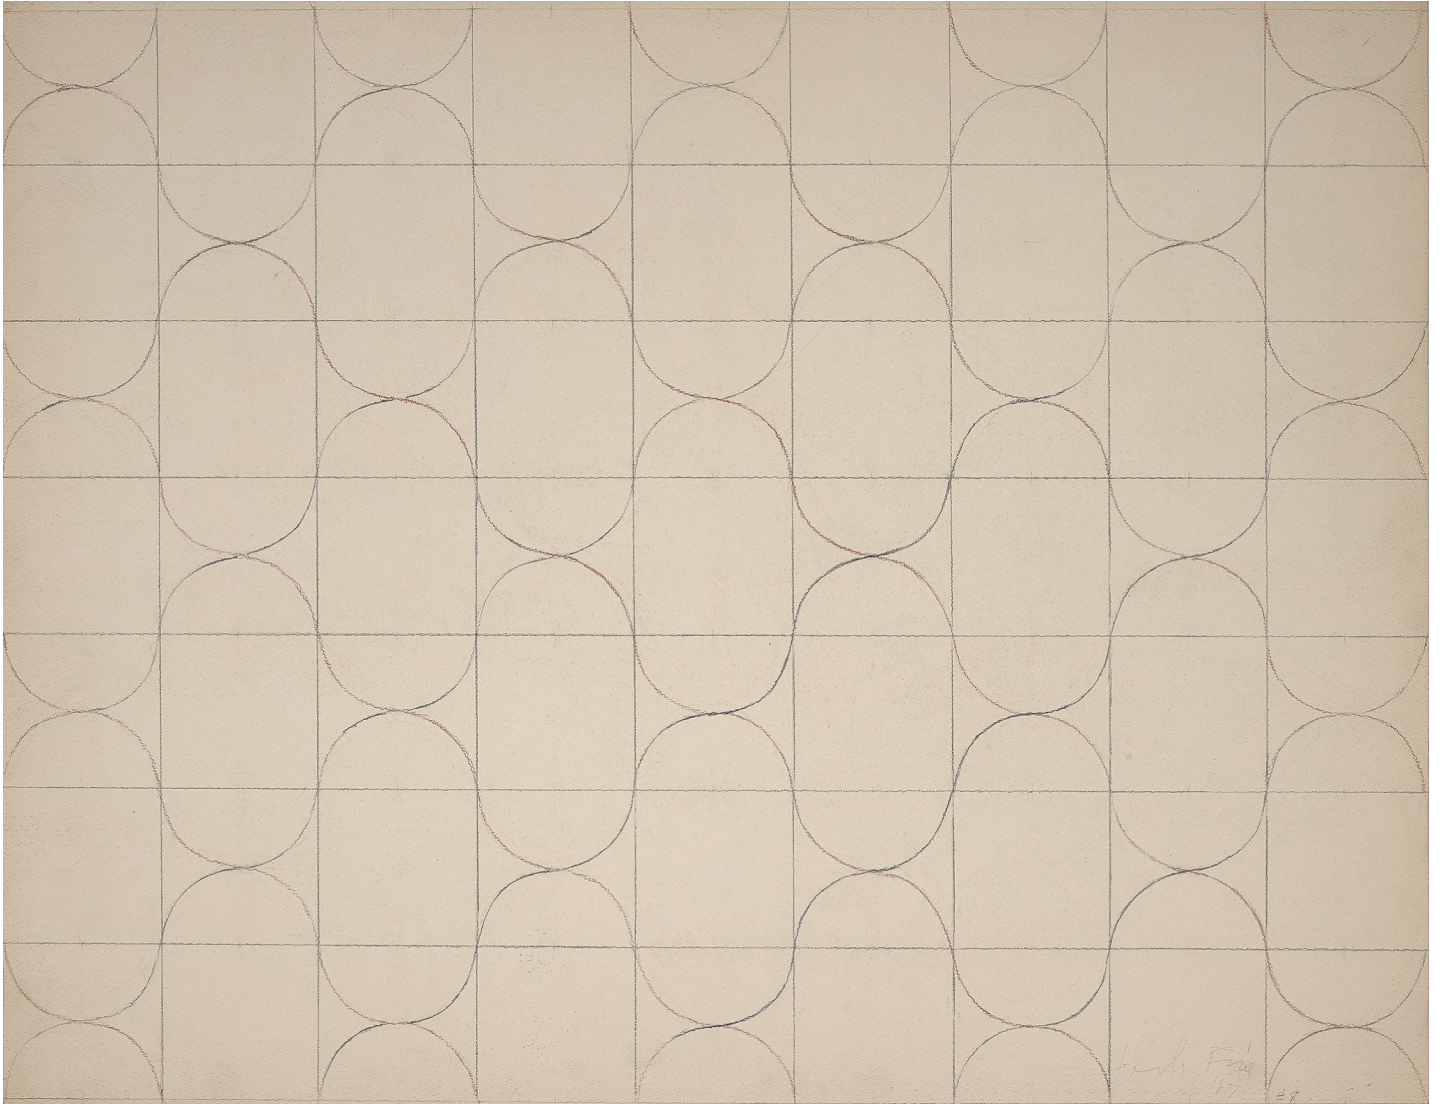

BERRY ■ CAMPBELL

Perle Fine, *Untitled #8* | SOLD, 1967

Black and brown pencil on paper, 22 x 28 in. (55.9 x 71.1 cm)

FIN-00008