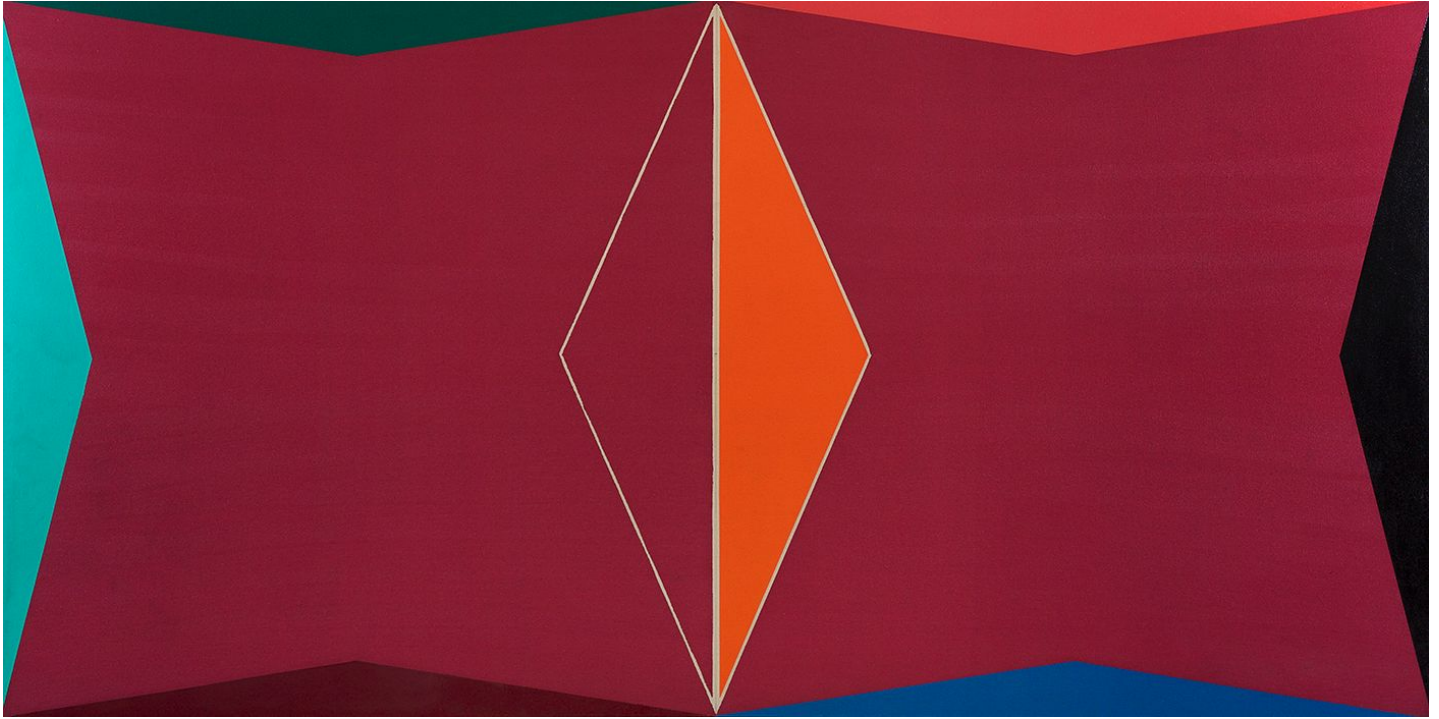

BERRY ■ CAMPBELL

Larry Zox, *Untitled, Double Gemini*, 1969
Acrylic, epoxy on canvas, 50 x 100 in. (127 x 254 cm)
ZOX-00018