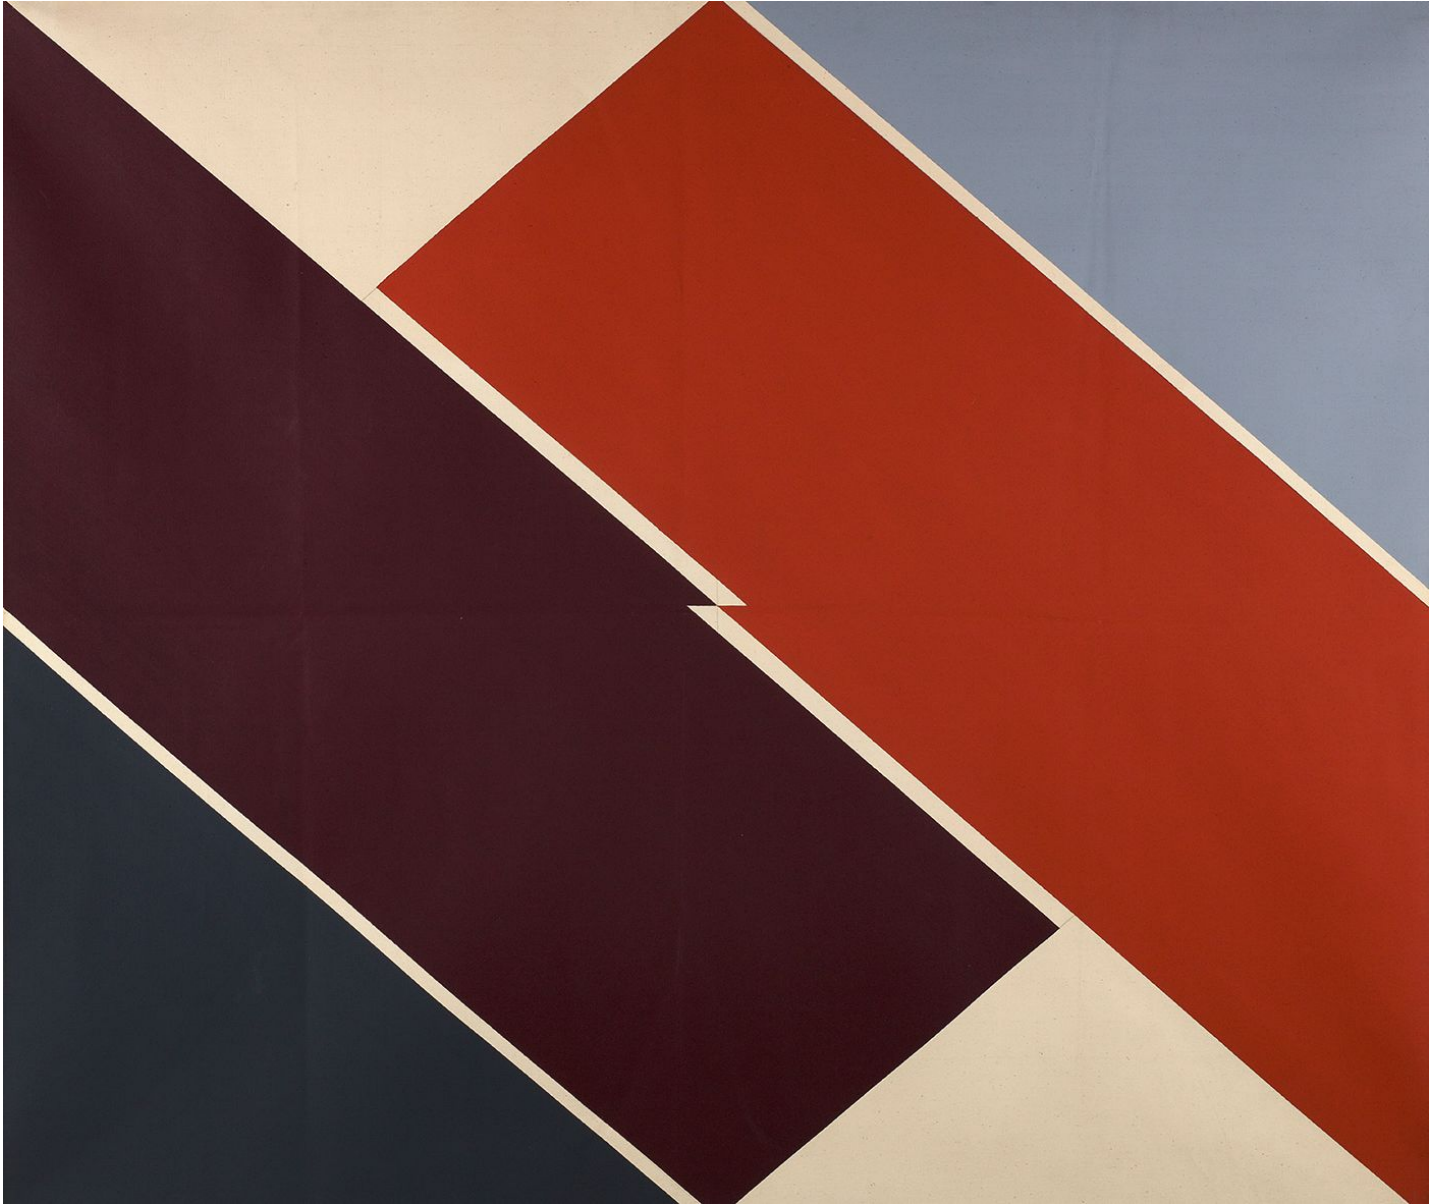

BERRY ■ CAMPBELL

Larry Zox, *Untitled*, 1967-1968
Acrylic on canvas, 60 x 70 in. (152.4 x 177.8 cm)
ZOX-00055