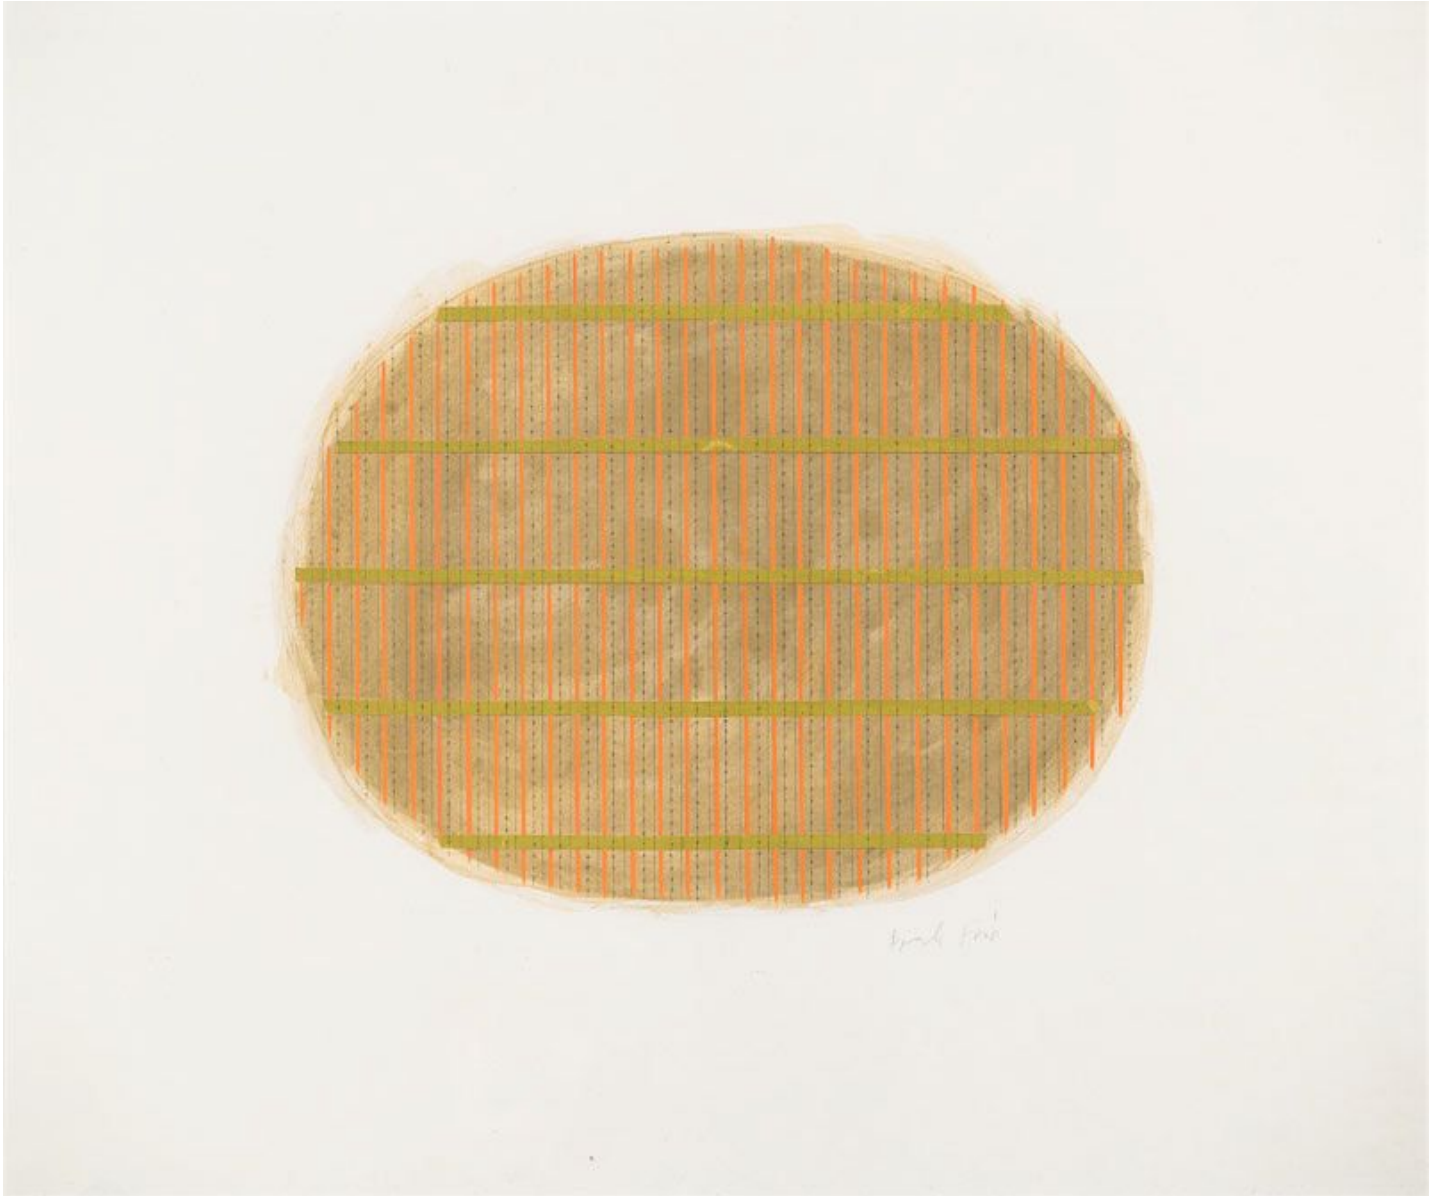

# BERRY ■ CAMPBELL

Perle Fine, *Green Gold* | SOLD, c. 1970  
Acrylic and collage on canvas, 20 x 24 in. (50.8 x 61 cm)  
FIN-00010